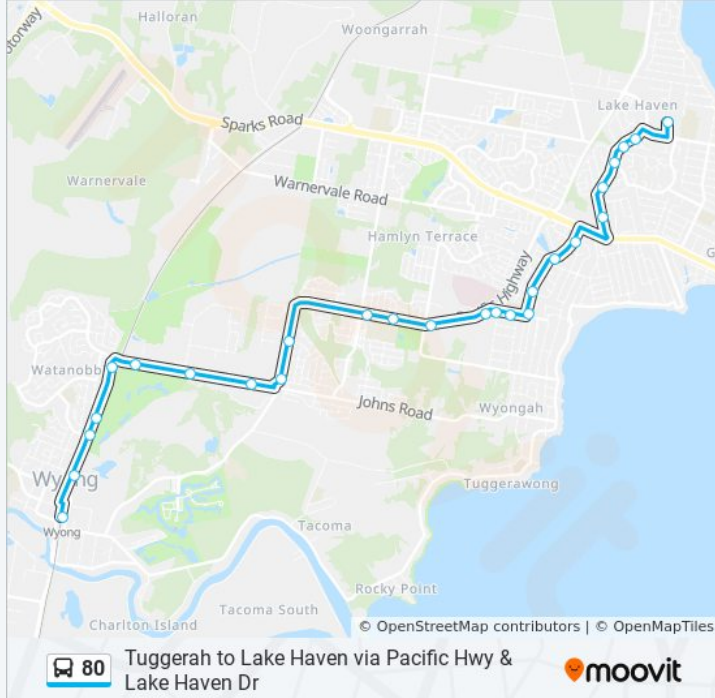

596 Pacific Hwy

Pacific Hwy before Figtree Bvd

Pacific Hwy opp London Dr

Pacific Hwy before Johns Rd

407 Pacific Hwy

Pacific Hwy opp Lucca Rd

Wyong Golf Club, Pacific Hwy

Pacific Hwy opp Britannia Dr

Pacific Hwy opp 156

Pacific Hwy opp Cutler Dr

Pacific Hwy opp North Rd

Wyong Station, Stand A

80 bus time schedules and route maps are available in an offline PDF at moovitapp.com. Use the Moovit App to see live bus times, train schedule or subway schedule, and step-by-step directions for all public transit in Sydney.

© 2024 Moovit - All Rights Reserved