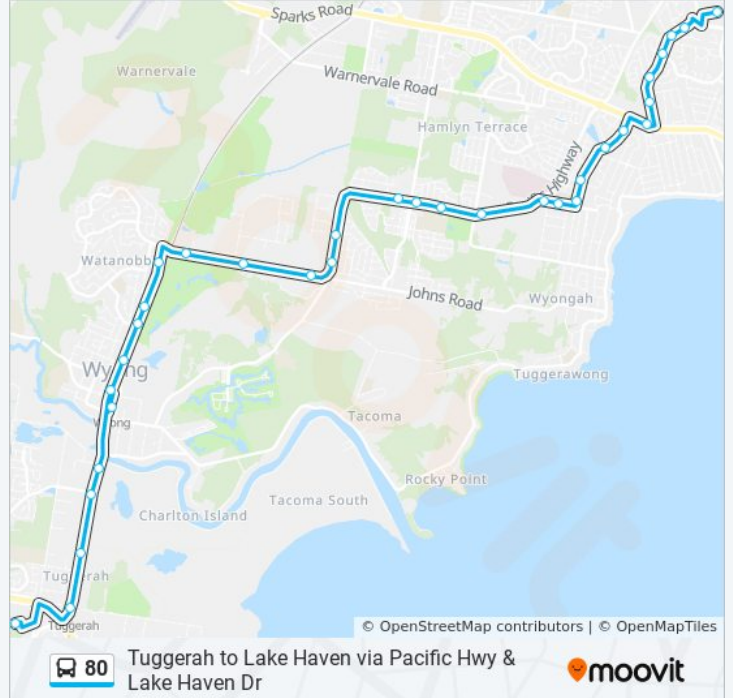

### 80 bus Info

**Direction:** Lake Haven

**Stops:** 34

**Trip Duration:** 34 min

**Line Summary:**

Tuggerah Lakes Private Hospital, Cragie Ave

Kanwal Public School, Cragie Ave

Walker Ave after Cragie Ave

Walker Ave opp Dean Ave

Heritage Dr Reserve, Walker Ave

Walker Park, Walker Ave

Wyong Rugby League Club, Wallarah Rd

Wyong Rugby League Club, Lake Haven Dr

Lake Haven Dr before Lyle St

Lake Haven Dr opp Gorokan Dr

### Direction: Tuggerah

31 stops

[VIEW LINE SCHEDULE](#)

Lake Haven Centre, Stand 1

Gorokan High School, Goobarabah Ave

Lake Haven Dr at Alisa Cl

Lake Haven Dr opp Bensley Cl

Lake Haven Dr before Gorokan Dr

### 80 bus Info

**Direction:** Tuggerah

**Stops:** 31

**Trip Duration:** 30 min

**Line Summary:**

Pacific Hwy before Figtree Bvd

Pacific Hwy opp London Dr

Pacific Hwy before Johns Rd