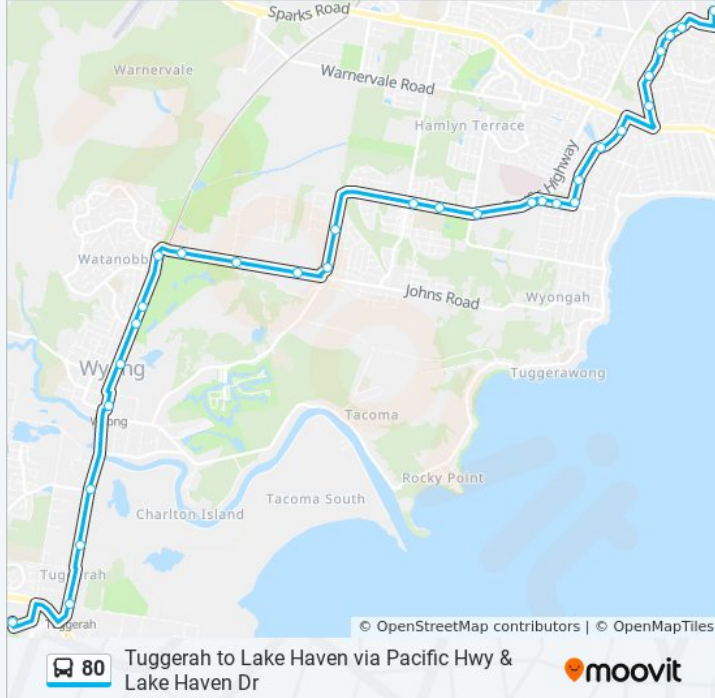

### Direction: Tuggerah

31 stops

[VIEW LINE SCHEDULE](#)

Lake Haven Centre, Stand 1

Gorokan High School, Goobarabah Ave

Lake Haven Dr at Alisa Cl

Lake Haven Dr opp Bensley Cl

Lake Haven Dr before Gorokan Dr

### 80 bus Info

**Direction:** Tuggerah

**Stops:** 31

**Trip Duration:** 30 min

**Line Summary:**

Pacific Hwy before Figtree Bvd

Pacific Hwy opp London Dr

Pacific Hwy before Johns Rd

407 Pacific Hwy

Pacific Hwy opp Lucca Rd

Wyong Golf Club, Pacific Hwy

Pacific Hwy opp Britannia Dr

Pacific Hwy opp 156

Pacific Hwy opp Cutler Dr

Pacific Hwy opp North Rd

Wyong Station, Stand A

Pacific Hwy opp Johnson Rd

Pacific Hwy before Mildon Rd

Tuggerah Station, Pacific Hwy

Westfield Tuggerah, Stand A

**Direction: Wyong**

26 stops

[VIEW LINE SCHEDULE](#)

Lake Haven Centre, Stand 1