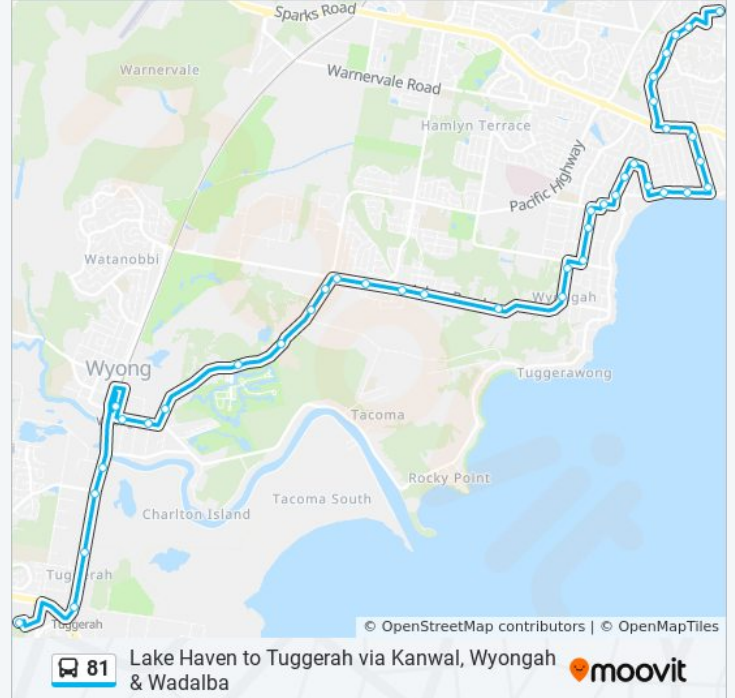

Howelston Rd before Balmoral Dr

Wallarah Rd after Arlington St

Wyong Rugby League Club, Lake Haven Dr

Lake Haven Dr before Lyle St

Lake Haven Dr opp Gorokan Dr

Lake Haven Dr after Bensley Cl

Lake Haven Dr opp Alisa Cl

Gorokan High School, Goobarabah Ave

Lake Haven Centre, Stand 2

Direction: Tuggerah

40 stops

[VIEW LINE SCHEDULE](#)

Lake Haven Centre, Stand 2

Lake Haven Dr at Alisa Cl

Lake Haven Dr opp Bensley Cl

Warner Ave at Marathon St

Warner Ave at Byron St

Wyong Station, Stand A

Pacific Hwy opp Johnson Rd

Pacific Hwy before Mildon Rd

Tuggerah Station, Pacific Hwy

Westfield Tuggerah, Stand A

Direction: Wyong
36 stops

Direction: Wyong

Stops: 36

Trip Duration: 24 min

Line Summary:

175 Pollock Ave

Pollock Ave after Kooindah Bvd

19 Pollock Ave

Warner Ave at Marathon St