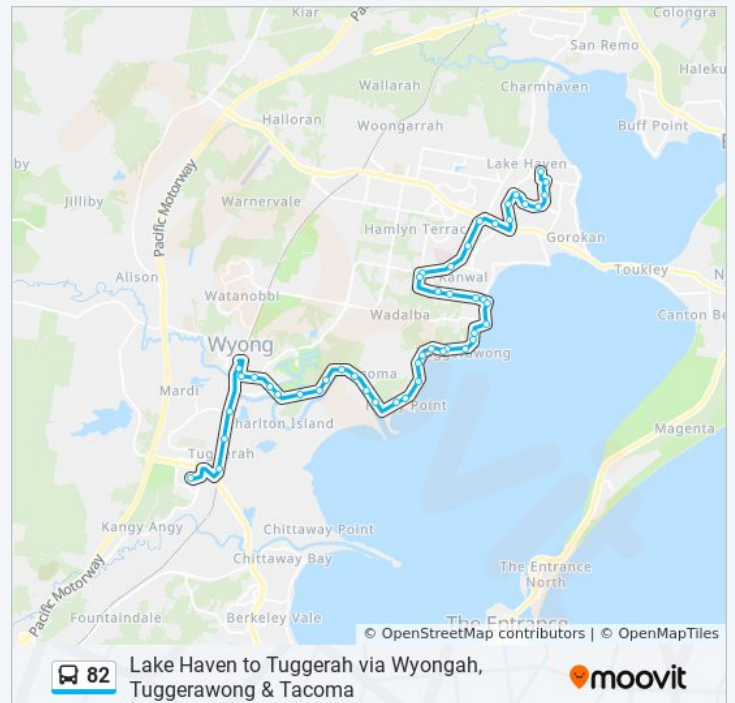

50 stops

[VIEW LINE SCHEDULE](#)

- Westfield Tuggerah, Stand A
- Pacific Hwy opp Tuggerah Station
- St Peters (Corpus Christi)
- Pacific Hwy after Mildon Rd
- Pacific Hwy at Johnson Rd
- Pacific Hwy after South Tacoma Rd
- Wyong Station, Stand A
- Warner Ave opp Byron St
- Warner Ave opp Marathon St
- St Cecilia's Primary School, Panonia Rd
- Meander Village, Boyce Ave
- Boyce Ave after McDonagh Rd
- Mcdonagh Rd opp Lewis Ave
- McDonagh Rd opp 73
- McDonagh Rd opp 23
- Wolseley Ave after McDonagh Rd
- Wolseley Ave after Braithwaite Rd
- 30 Wolseley Ave
- 13 Wolseley Ave
- Wolseley Av opp Hastings St
- Wolseley Ave opp St Leonards St

Gorokan Dr opp Durham Rd

Gorokan Dr opp Megan Cl

Gorokan Dr before Christopher Cres

Gorokan Dr before Goobarabah Ave

Lake Haven Centre, Stand 2

Direction: Tuggerah

47 stops

[VIEW LINE SCHEDULE](#)

Monday	08:31 - 18:37
Tuesday	08:31 - 18:37
Wednesday	08:31 - 18:37
Thursday	08:31 - 18:37
Friday	08:31 - 18:37
Saturday	06:59 - 18:59

82 bus Info

Direction: Tuggerah

Stops: 47

Trip Duration: 39 min

Line Summary:

Warner Ave at Byron St

Wyong Station, Stand A

Pacific Hwy opp Johnson Rd

Pacific Hwy before Mildon Rd

Tuggerah Station, Pacific Hwy

Westfield Tuggerah, Stand A

Direction: Wyong

46 stops