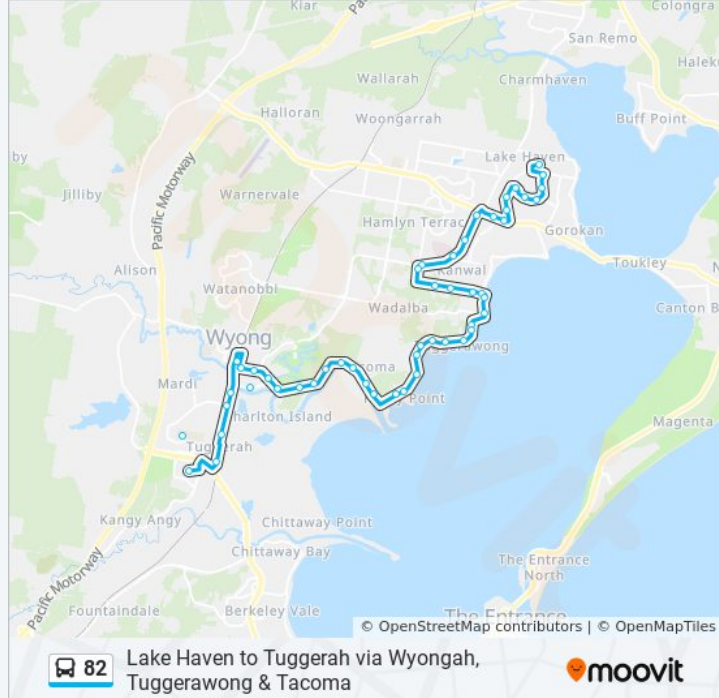

Wahroonga Rd before Stanley St

Wahroonga Rd opp Springall Ave

Wahroonga Rd opp Arcare Kanwal

Glenmere Aged Care Facility, Wahroonga Rd

Mascord Park, Louisiana Rd

Pacific Hwy after Louisiana Rd

Wyong Public Hospital, Pacific Hwy

680 Pacific Hwy

Pacific Hwy before Sparks Rd

Wallahah Rd opp Kanwal Village Shops

Wyong Rugby League Club, Wallarah Rd

Wyong Rugby League Club, Lake Haven Dr

Lake Haven Dr before Lyle St

Gorokan Dr after Christopher Cres

Gorokan Dr opp Durham Rd

Gorokan Dr opp Megan Cl

Gorokan Dr before Christopher Cres

Gorokan Dr before Goobarabah Ave

Lake Haven Centre, Stand 2

Direction: Tuggerah

47 stops

[VIEW LINE SCHEDULE](#)

Warner Ave at Byron St

Wyong Station, Stand A

Pacific Hwy opp Johnson Rd

Pacific Hwy before Mildon Rd

Tuggerah Station, Pacific Hwy

Westfield Tuggerah, Stand A

Direction: Wyong

46 stops