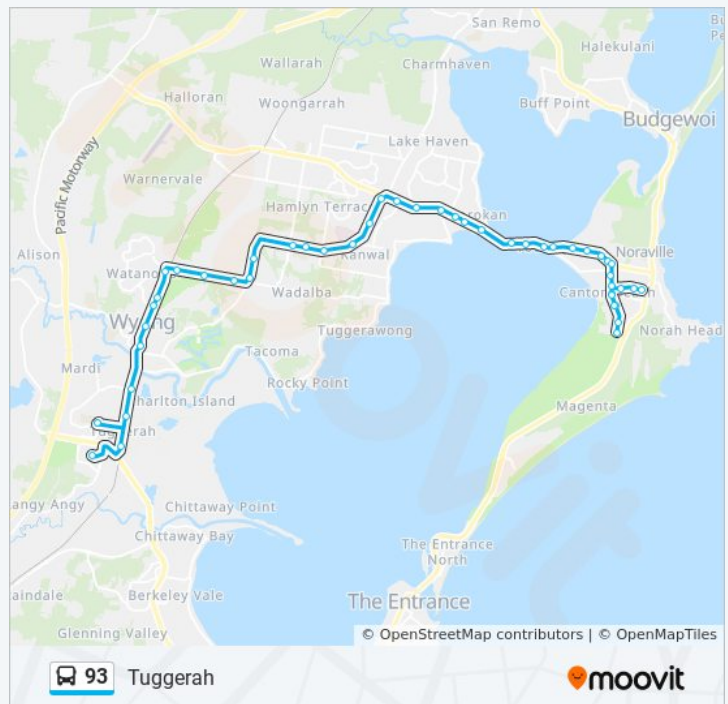

**93 bus Info**

**Direction:** Noraville

**Stops:** 49

**Trip Duration:** 38 min

**Line Summary:**

Pacific Hwy before Sparks Rd

Wallahah Rd opp Kanwal Village Shops

Wyong Rugby League Club, Wallarah Rd

Wallahah Rd at Rita Rd

Wallahah Rd at John St

Wallahah Rd at Edith St

Wallahah Bay Medical Centre, Wallarah Rd

Wallahah Rd opp Wallarah Bay Recreation Club

Main Rd opp Viewpoint Dr

78 Main Rd

Main Rd at Cross St

Evans Rd opp Oleander St

Evans Rd opp Ocean Pde

Harry Moore Oval, Evans Rd

Evans Rd opp Toukley Public School

Main Rd at Ray St

Main Rd at Hedor St

Main Rd after Holmes Ave

Toukley Shopping Plaza, Main Rd

### 93 bus Info

**Direction:** Tuggerah

**Stops:** 47

**Trip Duration:** 35 min

**Line Summary:**

Pacific Hwy before Johns Rd

407 Pacific Hwy

Pacific Hwy opp Lucca Rd