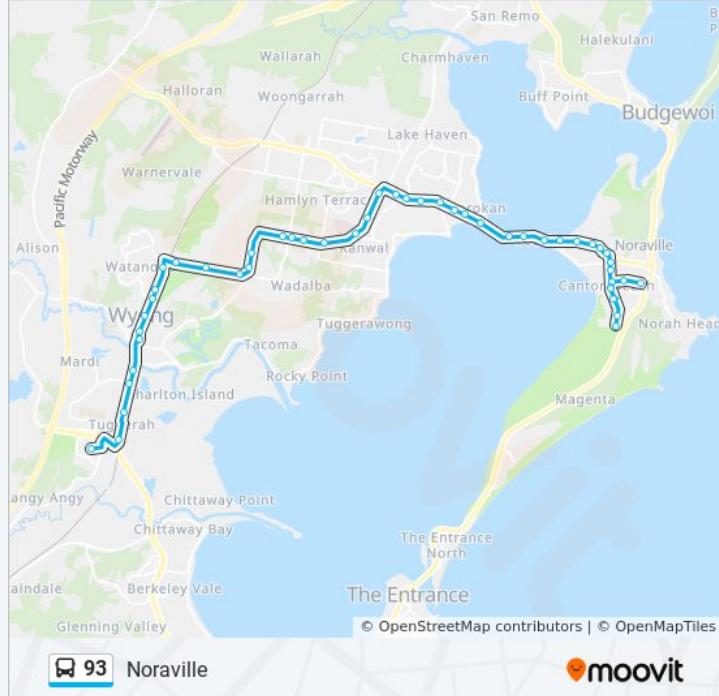

Evans Rd opp Long Khanh Lakefront Village

Evans Rd opp Vietnam Veterans Keith Payne VC Hostel

38 Evans Rd

Long Khanh Lakefront Village, Evans Rd

Evans Rd opp Oleander St

Ocean Pde at Evans Rd

Ocean Pde at Michele Ave

Ocean Pde before Brisbane St

**Direction: Tuggerah**

47 stops

[VIEW LINE SCHEDULE](#)

Ocean Pde after Brisbane St

**93 bus Time Schedule**

Tuggerah Route Timetable:

Sunday	Not Operational
Monday	05:55 - 07:31
Tuesday	05:55 - 07:31

Evans Rd opp Oleander St

Evans Rd opp Ocean Pde

Harry Moore Oval, Evans Rd

Evans Rd opp Toukley Public School

Main Rd at Ray St

Main Rd at Hedor St

Main Rd after Holmes Ave

Toukley Shopping Plaza, Main Rd

### 93 bus Info

**Direction:** Tuggerah

**Stops:** 47

**Trip Duration:** 35 min

**Line Summary:**

Pacific Hwy before Johns Rd

407 Pacific Hwy

Pacific Hwy opp Lucca Rd