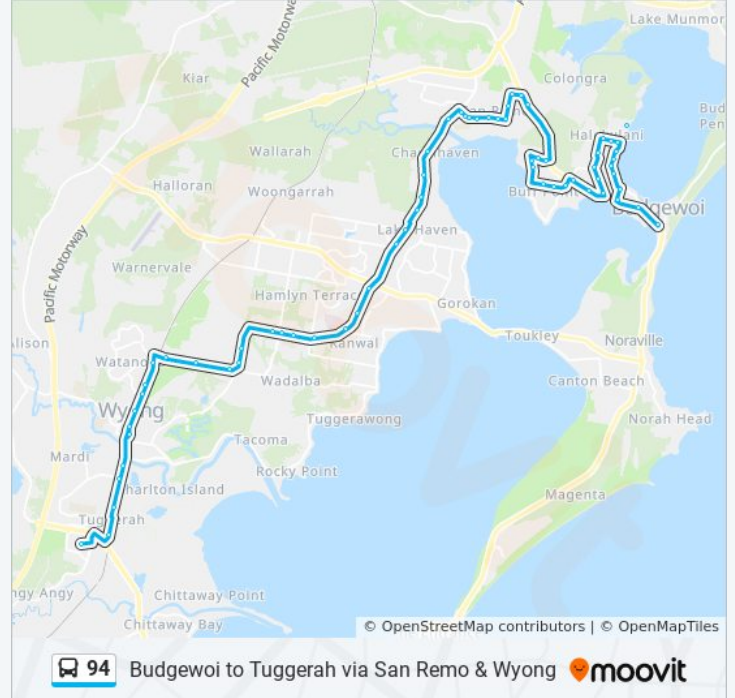

Narambi Rd opp Cox Cl

Narambi Rd opp Nacooma Rd

Scenic Dr after Walu Ave

Scenic Dr opp Woodland Pkwy

Woolana Ave opp Delia Ave

Woolana Ave at Hulani St

Woolana Ave opp Budgewoi Public School

Woolana Ave after Ulana Ave

Lilo Ave before Kalele Ave

Lilo Ave at Manoa Rd

Lilo Ave before Sunrise Ave

Bevington Shores Lifestyle Village, Sunrise Ave

Sunrise Ave opp Ulana Ave

83 Sunrise Ave

Sunrise Ave opp Lukela Ave

43 Sunrise Ave

Noela Pl opp Elua Ave

Noela Pl opp Halekulani Oval

Scenic Dr at Webster Ave

Budgewoi Rd opp Slade Park

Direction: Tuggerah

67 stops

[VIEW LINE SCHEDULE](#)

Slade Park, Budgewoi Rd

94 bus Info

Direction: Tuggerah

Stops: 67

Trip Duration: 57 min

Line Summary:

Woolana Ave at Woodlawn Dr

Scenic Dr opp Hulani St

Scenic Dr before Narambi Rd