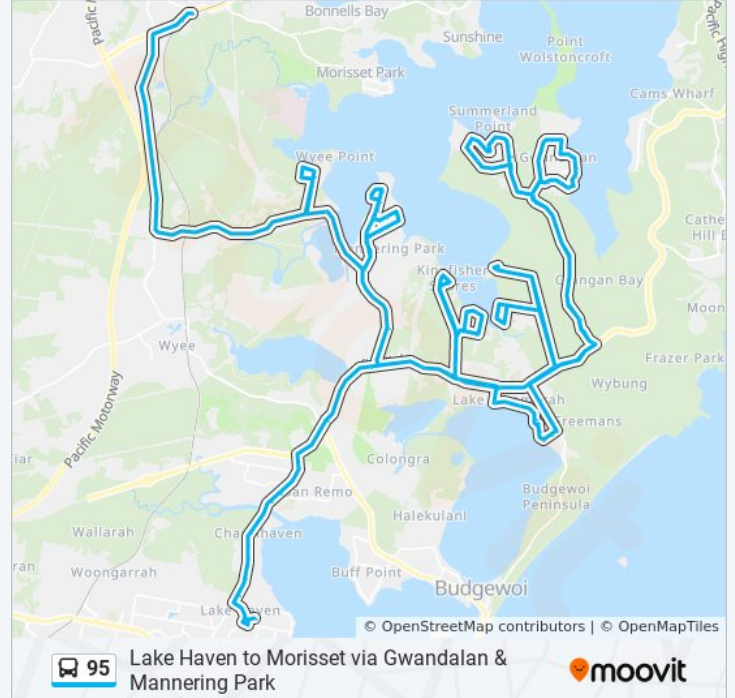

Karoola Ave opp Morotai Ave

Tall Timbers Rd opp Macquarie Shores Home Village

Ivy Ave after Scaysbrook Ave

Ivy Ave at Lloyd Ave

Lloyd Ave opp Lloyd Avenue Shops

Elabana Ave after Lloyd Ave

Elabana Ave before Scaysbrook Ave

Chain Valley Bay Community Hall, Scaysbrook Ave

Scaysbrook Ave opp Leumeah Ave

Tall Timbers Rd after Deakin Ave

Lake Munmorah Shopping Centre, Tall Timbers Rd

Lake Munmorah Shopping Centre, Pacific Hwy

Pacific Hwy opp Munmorah United Bowling Club

Boronia Rd before Acacia Ave

Boronia Rd at Anita Ave

Anita Ave Shops, Anita Ave

Anita Ave after Queens Rd

Anita Ave at Lauren Ave

Anita Ave after Hartog Ave

Terence Ave before Clarence St

Terence Ave at Rosemount Ave

Rosemount Ave at Azalea Cl

Rosemount Ave at Elizabeth Bay Dr

Elizabeth Bay Dr after Clarence St

Elizabeth Bay Dr before Terence Ave

Elizabeth Bay Dr after Hartog Ave

Elizabeth Bay Dr at Acacia Ave

Pacific Hwy after Carter Rd