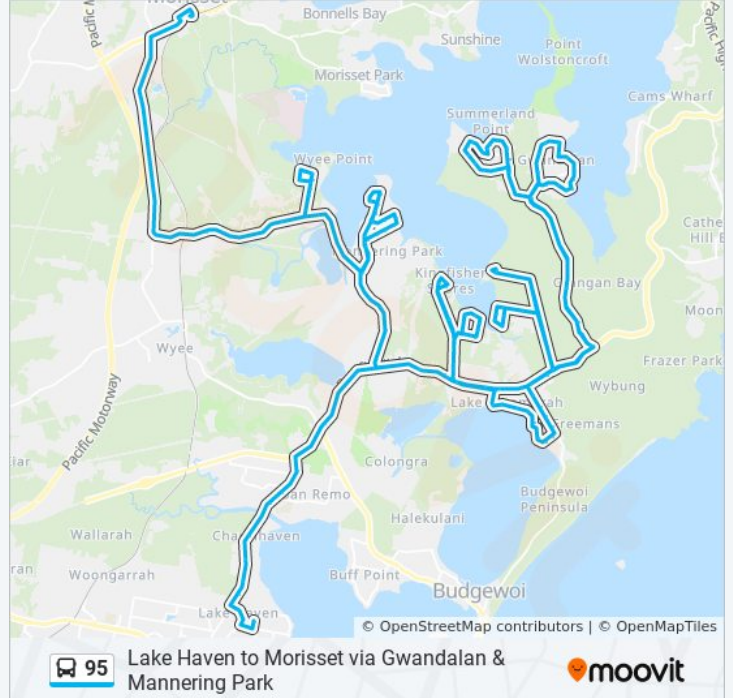

Pacific Hwy before Jetty Ave

Pacific Hwy at Moala Pde

Homemaker Lake Haven, Lake Haven Dr

Lake Haven Centre, Stand 3

Direction: Morisset

130 stops

[VIEW LINE SCHEDULE](#)

Lake Haven Centre, Stand 3

95 bus Info

Direction: Morisset

Stops: 130

Trip Duration: 111 min

Line Summary:

Pacific Hwy after Carter Rd
Pacific Hwy opp Parktrees Village
Kanangra Dr after Pacific Hwy
Kanangra Dr
Kanangra Dr
Kanangra Dr at Summerland Rd
Yeramba Rd opp Regatta Way
Yeramba Rd opp Boat Harbour Cl
Yeramba Rd opp Anchorage Cres
Yeramba Rd opp Illawong Rd
Yeramba Rd before Warrina Ave
Yeramba Rd at Muraban Rd
Cams Bvd opp Yeramba Rd
Cams Bvd opp Cams Bvd Shops
Ginganup Rd opp Murrumbong Rd
Ginganup Rd before Government Rd
Government Rd at Gordon Ave
Summerland Rd opp Kapala Ave
Summerland Rd opp Cams Bvd
Summerland Sporties, Summerland Rd
Kanangra Dr at Summerland Rd
Tunkuwallin Community Hall, Kanangra Dr
Kanangra Dr at Bonny Boy Way
Orana Rd after Kanangra Dr
Orana Rd before Winbin Cres
Winbin Cres at Koowong Rd
Gamban Rd after Winbin Cres
Gwandalan Bowling Club, Gamban Rd
96 Gamban Rd
Gamban Rd opp Parraweena Rd
Parraweena Rd at Moonah Pl
Parraweena Rd opp Aldinga Rd
Parraweena Rd opp Pinaroo Rd

Kanangra Dr opp Summerland Rd

Kanangra Dr

Kanangra Dr

Kanangra Dr before Pacific Hwy

Houston Ave opp Kariola St

Findlay Ave opp Kariola St

Valhalla Village, Mulloway Rd

Trevally Ave after Mulloway Rd