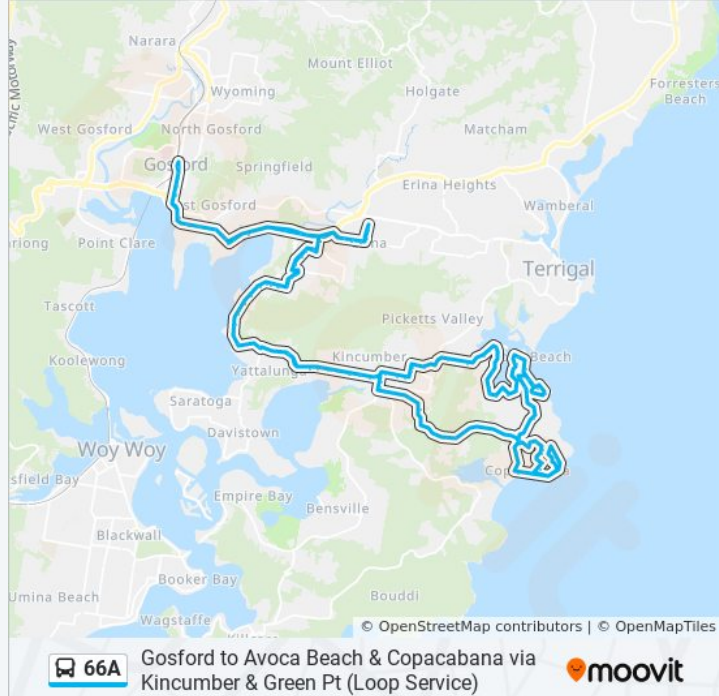

Erina Park, Karalta Rd

Erina High School, The Entrance Rd

Ernest St opp Woodport Public School

James Sea Dr at Cooper Rd

James Sea Dr after Cooper Rd

Dalgety Cres at White Cedar Cl

Dalgety Cres before Sun Valley Rd

Link Rd opp Green Point Shopping Village

Milpera Rd before Koolang Rd

Koolang Rd at Beveridge Dr

Koolang Rd before Avoca Dr

Avoca Dr at Koolang Rd

Avoca Dr opp Bayside Dr

Avoca Dr opp Edgewater Ave

Avoca Dr after Kanangra St

Avoca Dr at Aroona Rd

Avoca Dr opp Elfin Hill Rd

Avoca Dr opp Davistown Rd

460 Avoca Dr

Avoca Dr at Island View Dr

Avoca Dr opp Algona Ave

Kincumber Village, Avoca Dr

Broadwater Court Retirement Village, Avoca Dr

Avoca Dr at Tilba St

Avoca Dr at Davis St

Kincumber Public School, Avoca Dr

Empire Bay Dr opp St Paul's Anglican Church

Empire Bay Dr at Sundowner Ave

The Scenic Rd before Cullens Rd

Cullens Rd before Dundulla Rd

Cullens Rd after Melville St

85 Cullens Rd

205 Cullens Rd