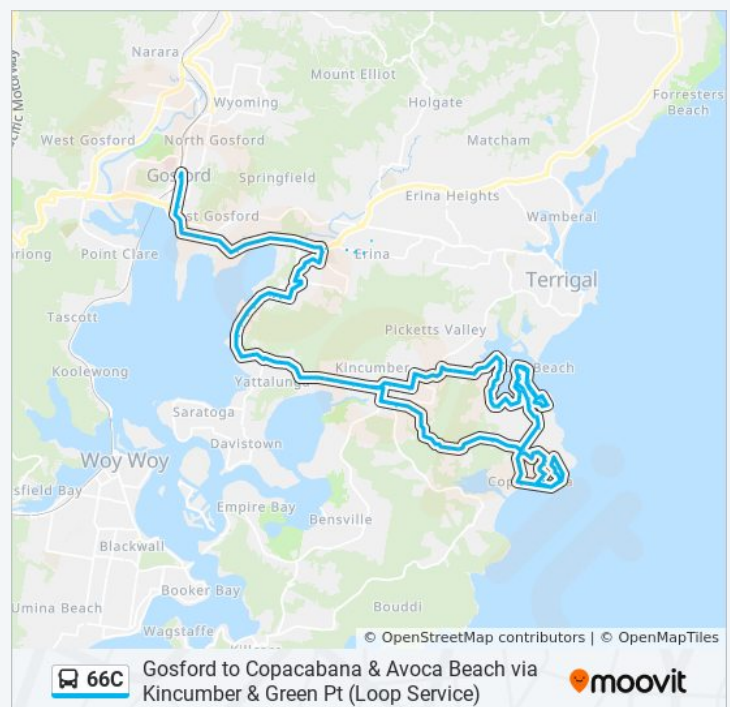

Cape Three Points Rd before Avoca Dr

Avoca Dr at Ficus Ave

127 Avoca Dr

Avoca Dr opp Austral Ave

Hunter Park, Avoca Dr

57A Avoca Dr

Avoca Dr opp Ascot Ave

Burns St opp Vine St

York St before Albany St

Central Coast Hwy before White St

St Patrick's Primary School, Central Coast Hwy

Central Coast Hwy after Adelaide St

Central Coast Hwy after Brougham St

Central Coast Hwy opp Avoca Dr

Milpera Rd before Koolang Rd

Koolang Rd at Beveridge Dr

Koolang Rd before Avoca Dr

Avoca Dr at Koolang Rd

Avoca Dr opp Bayside Dr

Avoca Dr opp Edgewater Ave

Monday	15:35 - 19:10
Tuesday	15:35 - 19:10
Wednesday	15:35 - 19:10
Thursday	15:35 - 19:10
Friday	15:35 - 19:10
Saturday	19:53 - 20:53

66C bus Info

Direction: Kincumber

Stops: 102

Trip Duration: 60 min

Line Summary:

Avoca Dr after Kanangra St

Avoca Dr at Aroona Rd

Avoca Dr opp Elfin Hill Rd