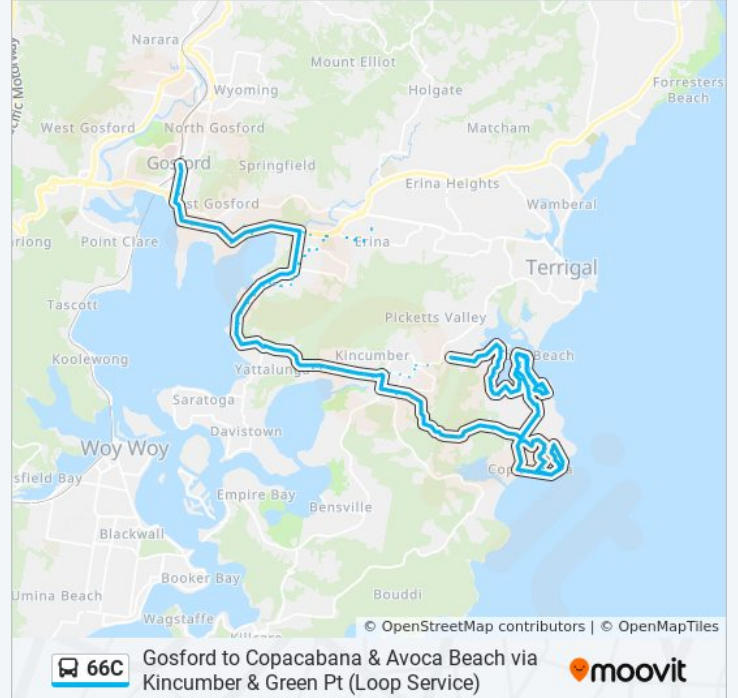

James Sea Dr at Cooper Rd

James Sea Dr after Cooper Rd

Dalgety Cres at White Cedar Cl

Dalgety Cres before Sun Valley Rd

Link Rd opp Green Point Shopping Village

Milpera Rd before Koolang Rd

Koolang Rd at Beveridge Dr

Koolang Rd before Avoca Dr

Avoca Dr at Koolang Rd

Avoca Dr opp Bayside Dr

Avoca Dr opp Edgewater Ave

Avoca Dr after Kanangra St

Avoca Dr at Aroona Rd

Avoca Dr opp Elfin Hill Rd

Avoca Dr opp Davistown Rd

460 Avoca Dr

Avoca Dr at Island View Dr

Avoca Dr opp Algona Ave

Kincumber Village, Avoca Dr

Broadwater Court Retirement Village, Avoca Dr

Avoca Dr at Tilba St

Avoca Dr at Davis St

Kincumber Public School, Avoca Dr

Oberton St before School St

Oberton St opp Gurrigal St

Oberton St at Julian Rd

Melville St opp Scaysbrook Dr

Melville St before Elimatta Rd

263 Avoca Dr

Avoca Dr opp Avoca Beach Bowling Club

Hillside Rd after Avoca Dr

33 Hillside Rd

Karani Ave before The Round Dr