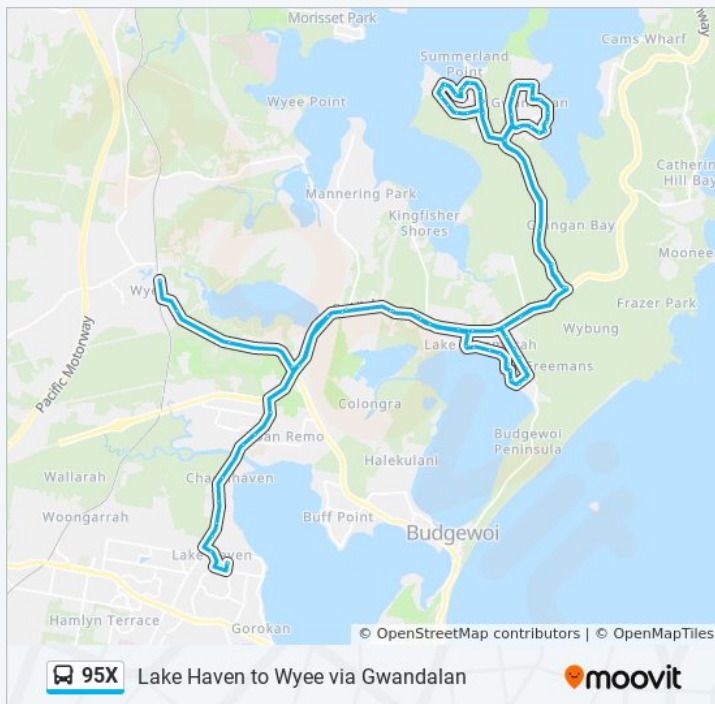

## 95X bus Info

**Direction:** Wye

**Stops:** 77

**Trip Duration:** 60 min

**Line Summary:**

Kanangra Dr at Bonny Boy Way

Orana Rd after Kanangra Dr

Orana Rd before Winbin Cres