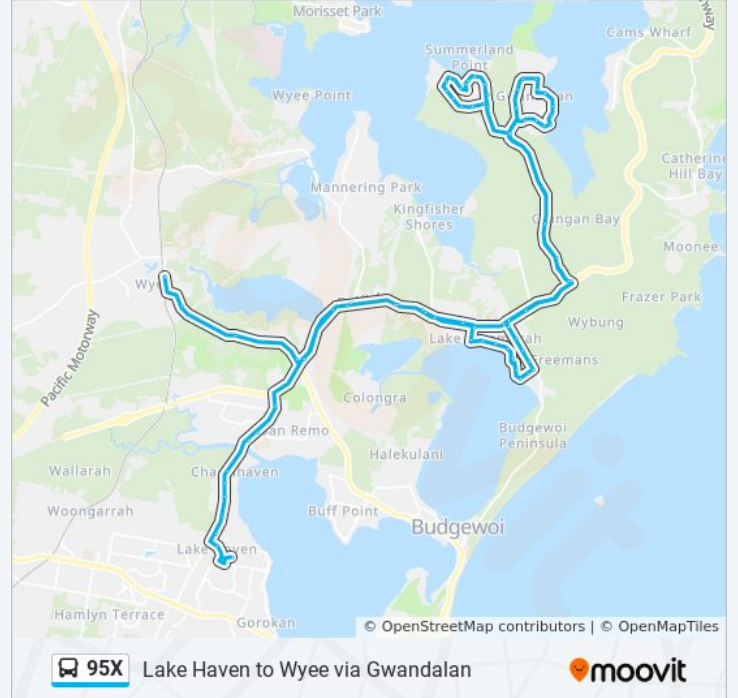

Orana Rd before Winbin Cres

Winbin Cres at Koowong Rd

Gamban Rd after Winbin Cres

Gwandalan Bowling Club, Gamban Rd

96 Gamban Rd

Gamban Rd opp Parraweena Rd

Parraweena Rd at Moonah Pl

Parraweena Rd opp Aldinga Rd  
 Parraweena Rd opp Pinaroo Rd  
 Kanangra Dr opp Summerland Rd  
 Kanangra Dr  
 Kanangra Dr  
 Kanangra Dr before Pacific Hwy  
 Parktrees Village, Pacific Hwy  
 Pacific hwy opp Lake Munmorah Public School  
 Pacific Hwy at Boronia Rd  
 Pacific Hwy before Saliena Ave  
 Pacific Hwy after Basford Rd  
 Pacific Hwy opp Ruttleys Rd  
 Pacific Hwy opp Doyalson Ambulance Station  
 Pacific Hwy opp Roper Rd  
 Pacific Hwy after Goorama Ave  
 Northlakes Shopping Centre, Pacific Hwy  
 Pacific Hwy at Lowana Ave  
 Pacific Hwy at Norah Ave  
 Charmhaven Village Shops, Pacific Hwy  
 Pacific Hwy before Jetty Ave  
 Pacific Hwy at Moala Pde  
 Homemaker Lake Haven, Lake Haven Dr  
 Lake Haven Centre, Stand 3

**Direction: Wye**

77 stops

[VIEW LINE SCHEDULE](#)

Lake Haven Centre, Stand 3  
 Lake Haven Dr opp Homemaker Lake Haven  
 Pacific Hwy opp Moala Pde  
 Pacific Hwy opp Jetty Ave  
 Pacific Hwy opp Charmhaven Village Shops  
 Pacific Hwy opp Lowana Ave

Pacific Hwy after Bokhara Ave

Pacific Hwy after Roper Rd

Doyalson Ambulance Station, Pacific Hwy

Pacific Hwy opp 140

Pacific Hwy before Ruttleys Rd

Pacific Hwy opp Basford Rd

Pacific Hwy opp Saliena Ave

Lake Munmorah Shopping Centre, Pacific Hwy