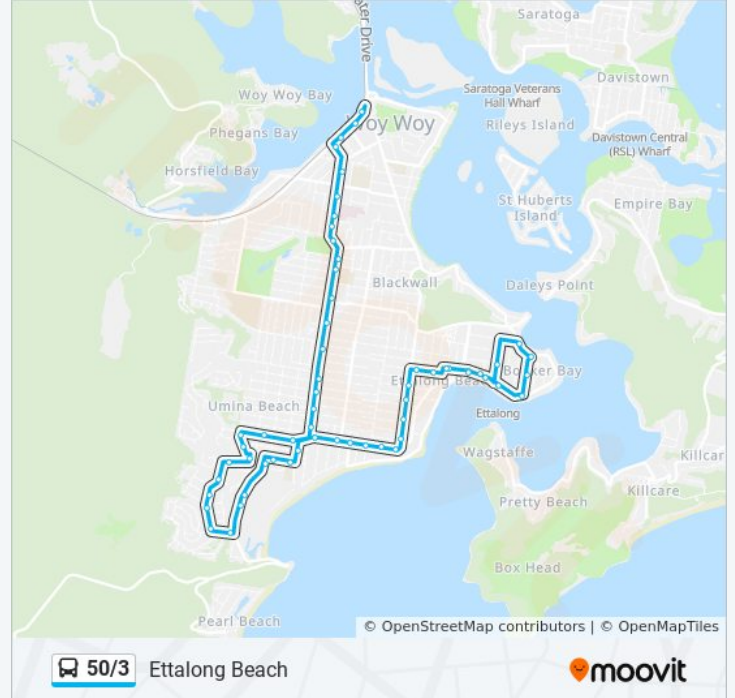

West St at Oscar St

Umina Beach Library, West St

West St opp Norman St

West St opp Augusta St

West St after Springwood St

West St before Barrenjoey Rd

Barrenjoey Rd at Warrah St

Barrenjoey Rd after Burrawang St

Barrenjoey Rd before Palm St

Barrenjoey Rd at Ridge St

Uligandi St after Barrenjoey Rd

Ettalong Public School, Uligandi St

Ocean View Rd at Memorial Ave

Ocean View Rd after Picnic Pde

Ocean View Rd before Whiting Rd

Schnapper Rd at Bream Rd

Booker Bay Rd opp Flathead Rd

Booker Bay Rd opp Davis St

Davis St at Eastern Rd

Booker Bay Rd opp Davis St

Ocean View Rd before Schnapper Rd

Ocean View Rd opp Whiting Rd

Ocean View Rd before Picnic Pde

Ocean View Rd at Broken Bay Rd

Direction: Woy Woy

78 stops

[VIEW LINE SCHEDULE](#)

Woy Woy Station, Stand B

Deepwater Plaza, Railway St

Railway St at Station St

Ocean Beach Rd after Railway St