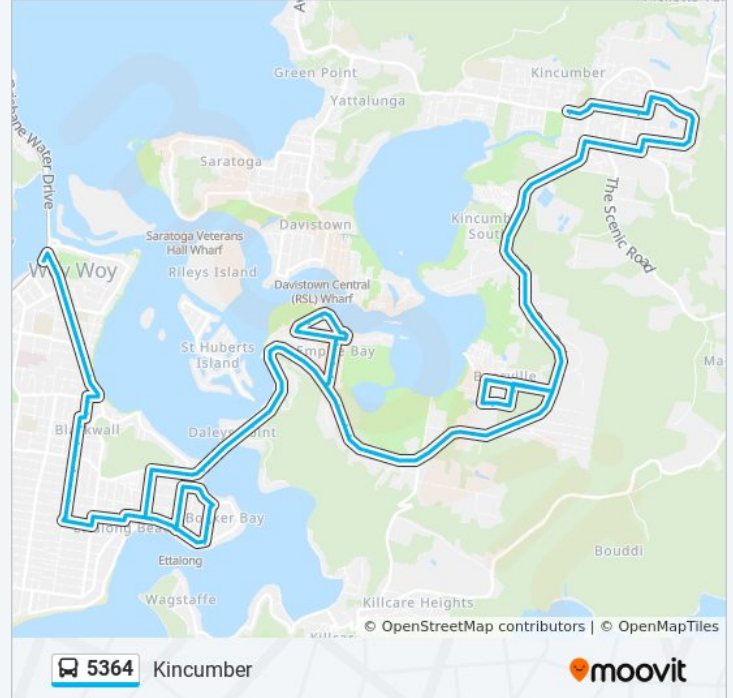

Ocean View Rd before Whiting Rd

Schnapper Rd at Bream Rd

Booker Bay Rd opp Flathead Rd

Booker Bay Rd opp Davis St

Davis St at Eastern Rd

Booker Bay Rd opp Davis St

Ocean View Rd before Schnapper Rd

Ocean View Rd opp Whiting Rd

Ocean View Rd before Picnic Pde

Picnic Pde after Ocean View Rd

Picnic Pde opp Bream Rd

Ettalong Oval, Picnic Pde

Rip Bridge, Maitland Bay Dr

Daley Ave before Tulani Ave

Daley Ave at Helmsman Bvd

The Cove Retirement Village, Empire Bay Dr

143 Empire Bay Dr

Empire Bay Dr before Greenfield Rd

Greenfield Rd opp Rosella Rd

33 Greenfield Rd

Greenfield Rd before Rickard Rd

Kendall Rd opp Shelly Beach Rd

Sorrento Rd at Boongala Ave

Gordon Rd opp Empire Bay Progress Hall

Gordon Rd at Boongala Ave

Rickard Rd opp Rosella Rd

Rickard Rd opp Myrtle St

Rickard Rd opp Echuca Rd

Greenfield Rd after Rickard Rd

38 Greenfield Rd

Greenfield Rd before Rosella Rd

Empire Bay Dr opp Awinya Cl

Empire Bay Dr opp Empire Bay Public School