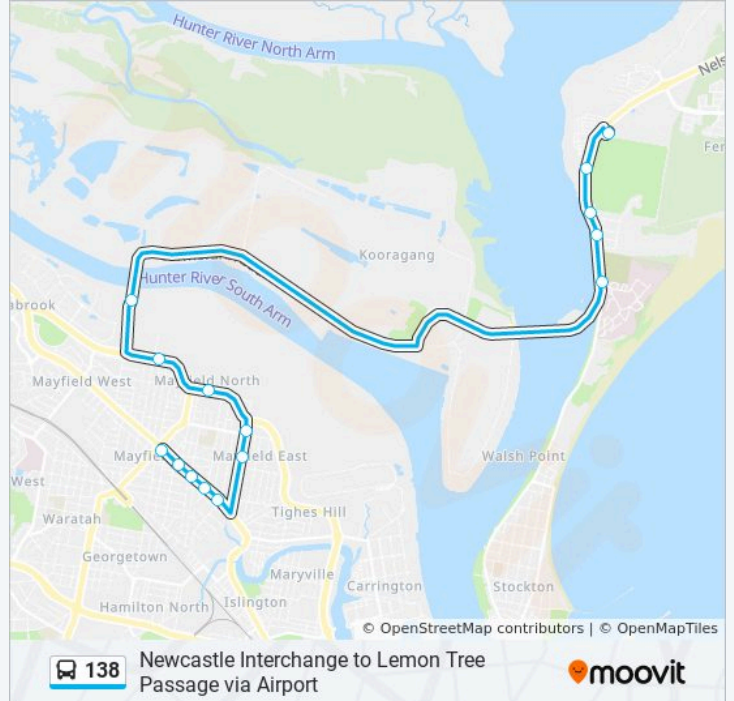

Club Lemon Tree, Kenneth Pde

Elaine Ave at Kenneth Pde

Club Lemon Tree, Gould Dr

Meredith Ave after Russell St

Meredith Ave at Cook Pde

Direction: Mayfield

15 stops

[VIEW LINE SCHEDULE](#)

Mayfield Route Timetable:

Sunday	Not Operational
Monday	Not Operational
Tuesday	10:26 - 12:26
Wednesday	10:26 - 12:26
Thursday	10:26 - 12:26
Friday	10:26 - 12:26
Saturday	Not Operational

138 bus Info

Direction: Mayfield

Stops: 15

Trip Duration: 18 min

Line Summary:

Direction: Newcastle Interchange, Stand B

84 stops

[VIEW LINE SCHEDULE](#)

- Meredith Ave at Cook Pde
- Meredith Ave before Johnson Pde
- Gould Dr opp Club Lemon Tree
- Elaine Ave opp Kenneth Pde
- Kenneth Pde opp Club Lemon Tree
- Lemon Tree Passage Rd after Blanch St
- Lemon Tree Passage Rd after Crawley Ave
- Lemon Tree Passage Rd at Oyster Farm Rd
- Fairlands Rd opp Strathmore Rd
- Fairlands Rd at Hartford St
- Tanilba Rd opp Bay St
- Wychewood Ave at Tanilba Rd
- Wychewood Ave opp Essendene Gdns
- Wychewood Ave opp Wren Lane
- Strathmore Rd opp Stephens St
- Tilligerry RSL Club, Lemon Tree Passage Rd
- President Wilson Walk opp Tilligerry Shopping Plaza
- President Wilson Walk before Rigney Rd

Direction: Newcastle Interchange, Stand B

Stops: 84

Trip Duration: 79 min

Line Summary:

 [138 bus Line Map](#)

Diggers Dr before King Albert Ave

Peace Pde at President Poincare Pde

Tanilba Ave after Peace Pde