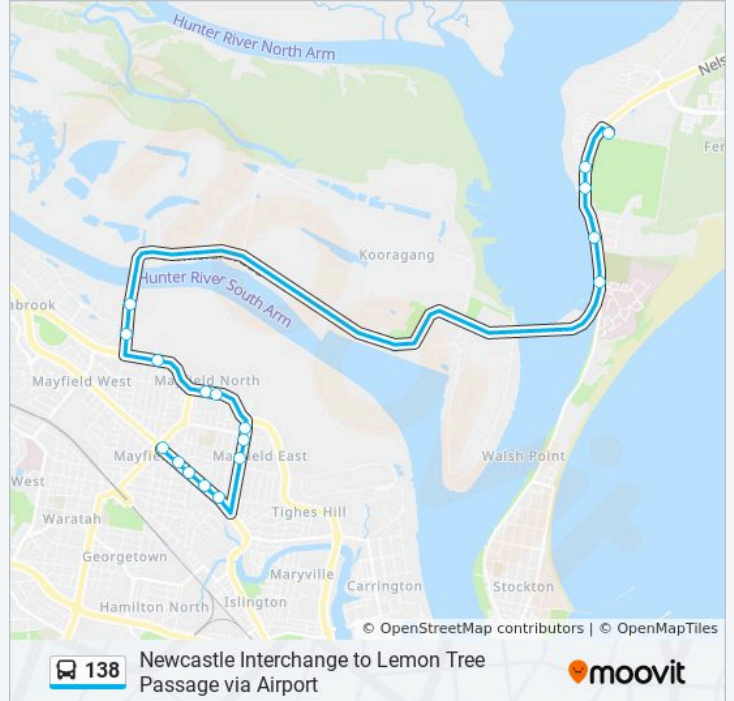

138 bus Time Schedule

Bay Way Caravan Park Route Timetable:

Sunday	Not Operational
Monday	Not Operational
Tuesday	13:37 - 15:30
Wednesday	13:37 - 15:30
Thursday	13:37 - 15:30
Friday	13:37 - 15:30
Saturday	Not Operational

138 bus Info

Direction: Bay Way Caravan Park

Stops: 19

Trip Duration: 18 min

Line Summary:

Direction: Lemon Tree Passage

90 stops

[VIEW LINE SCHEDULE](#)

Stops: 90

Trip Duration: 78 min

Line Summary:

Vine St opp Wye St

Vine St before Industrial Dr

Industrial Dr before Woodstock St

Shell Beach Park, Tourle St

Tourle St before Tourle St Bridge

Club Lemon Tree, Kenneth Pde

Elaine Ave at Kenneth Pde

Club Lemon Tree, Gould Dr

Meredith Ave after Russell St

Meredith Ave at Cook Pde

Direction: Mayfield

15 stops

[VIEW LINE SCHEDULE](#)