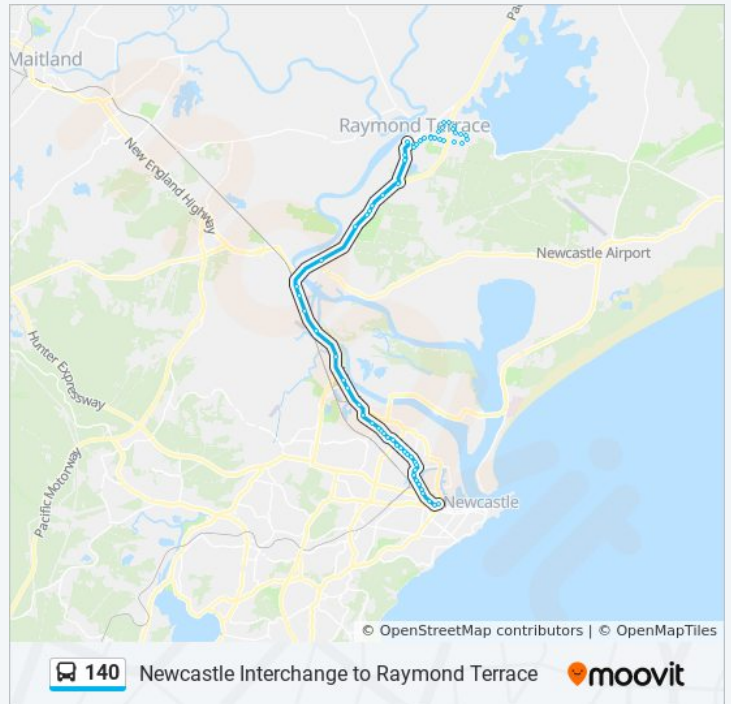

Adelaide St opp Bettles Park

Adelaide St opp Kent St

Hunter River High School, Elkin Ave

Bellhaven Caravan Park, Adelaide St

Pacific Hwy after Masonite Rd

Pacific Hwy opp Kingston Pde

Pacific Hwy after Hank St

### Direction: Raymond Terrace

41 stops

[VIEW LINE SCHEDULE](#)

Newcastle Interchange, Stand A

Hunter St before Tudor St

Sacred Heart Cathedral, Hunter St

Maitland Rd opp Wickham Park

Maitland Rd before Beaumont St

Maitland Rd at May St

Maitland Rd opp Islington Park

Maitland Rd at Hubbard St

Newcastle TAFE, Maitland Rd

### 140 bus Info

**Direction:** Raymond Terrace

**Stops:** 41

**Trip Duration:** 34 min  
**Line Summary:**

Maitland Rd after Elizabeth St

Maitland Rd opp Tarin St

Maitland Rd at Silsoe St

Maitland Rd at Corona St