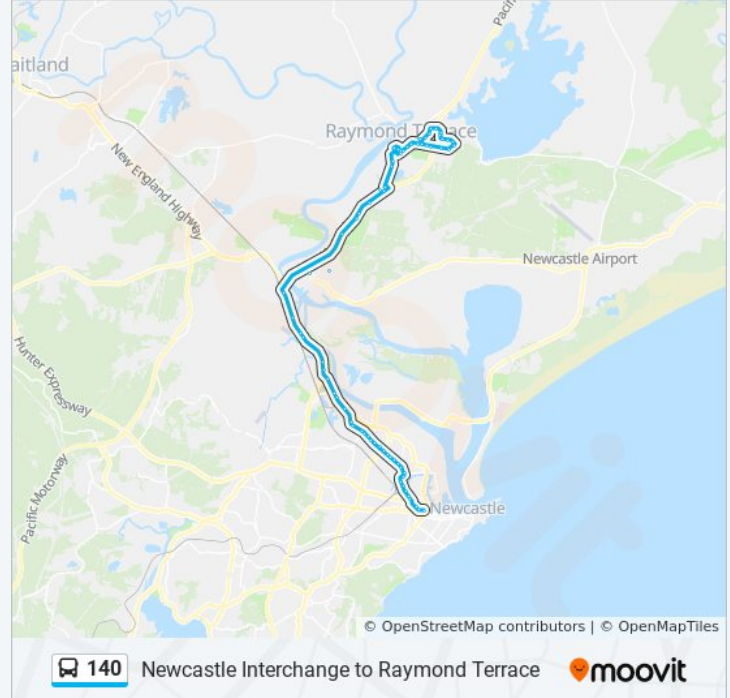

### 140 bus Info

**Direction:** Newcastle Interchange

**Stops:** 73

**Trip Duration:** 54 min

**Line Summary:**

Mount Hall Rd after Rosemount Dr

Mount Hall Rd opp Banks St

Mount Hall Rd at Muree St

Adelaide St opp Bettles Park

Adelaide St opp Kent St

Hunter River High School, Elkin Ave

Bellhaven Caravan Park, Adelaide St

Pacific Hwy after Masonite Rd

Pacific Hwy opp Kingston Pde

Pacific Hwy after Hank St

Maitland Rd opp St Joseph's Retirement  
Community

Maitland Rd opp Old Maitland Rd

Maitland Rd opp Sandgate Cemetery

Maitland Rd opp Wallsend Rd

Maitland Rd at Mangrove Rd

609 Maitland Rd

Maitland Rd after Terry St

Maitland Rd opp Warabrook Bvd

Maitland Rd at Norris Ave

Maitland Rd after Werribi St

Maitland Rd opp Burnett St

Maitland Rd at Tourle St

Maitland Rd at Gamack St

Maitland Rd at Elizabeth St

Maitland Rd at Hanbury St