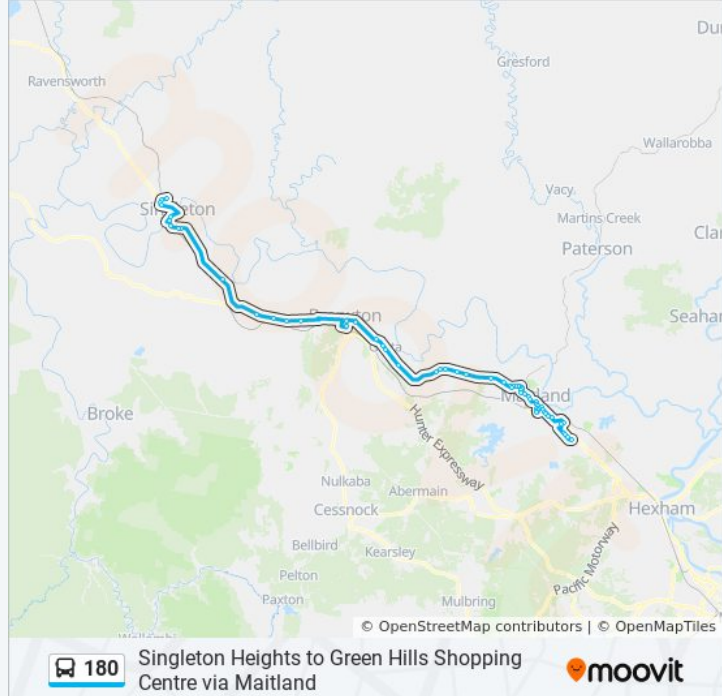

Rutherford Shopping Centre, West Mall

New England Hwy opp Alexandra Ave

New England Hwy before Racecourse Rd

459 New England Hwy

New England Hwy opp River Rd

New England Hwy opp 768

New England Hwy opp All Saints College

Lochinvar Public School, New England Hwy

New England Hwy opp Windermere Rd

New England Hwy at Walkers Hill Lane

High St at Nelson St

Greta Hotel, High St

New England Hwy opp Oxford St

Branxton War Memorial Baths, New England Hwy

Miller Park Sports Club, New England Hwy

Clift St after Maitland St

Bridge St at Fleet St

New England Hwy opp Kirkton Rd (Hail & Ride)

New England Hwy at Belford St (Hail & Ride)

New England Hwy at McDouall St (Hail & Ride)

3193 New England Hwy (Hail & Ride)

New England Hwy opp 3809

Kelso St before Bond St

Kelso St opp Loder Ave

Singleton Station, Munro St

Gowrie St opp Singleton Plaza

Ryan Ave opp Burns Lane

Gowrie Park, White Ave