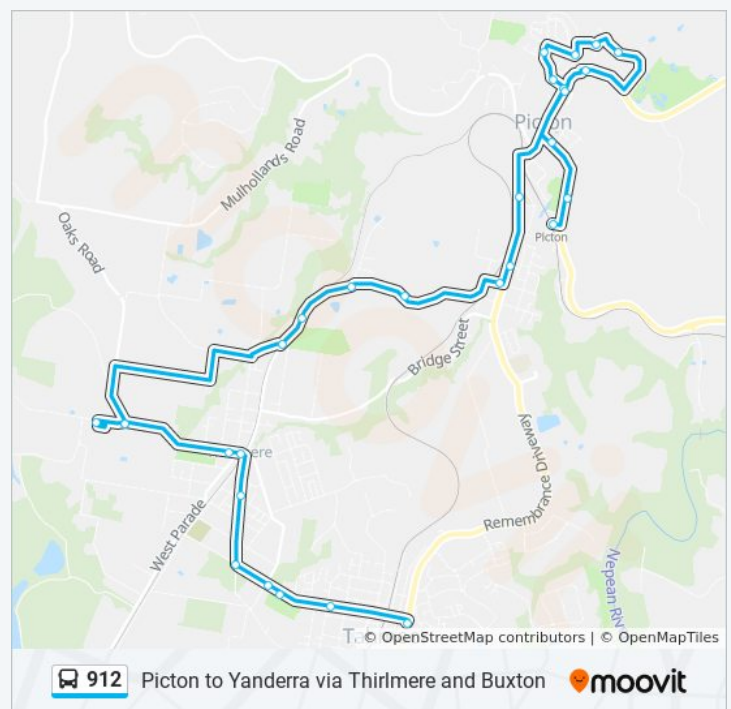

24 stops

[VIEW LINE SCHEDULE](#)

- Tahmoor Town Centre, Thirlmere Way
- Thirlmere Way at Milne St
- Tahmoor Sportsground, Thirlmere Way
- Telstra Exchange Thirlmere Way near Denmead St
- Denmead St at Leonard St
- Rita St after Brundah Rd
- Rita St at Walter St
- Rita St at Marion St
- Thirlmere Public School, Oaks St
- Westbourne Ave before Albert Ave
- Westbourne Ave before Cedar Creek Rd
- 28 Darley St
- Hill St at Argyle St
- Argyle St at Downing St
- Regreme Rd after Argyle St
- Regreme Rd opp Middleton Pl
- Regreme Rd at Magnolia Dr
- Mallam Rd at Regreme Rd
- Mallam Rd opp Hollier Rd
- Weeta St at Kyeema St
- Coldenham Rd opp Jan St
- Coldenham Rd before Jarvisfield Rd
- Picton Shire Hall and Library, Menangle St
- Picton Station, Station St

Direction: School Bus - Squirrel

21 stops

[VIEW LINE SCHEDULE](#)

- Railside Ave opp Bargo Station
- Wollondilly Anglican College
- Tahmoor Public School, Bronzewing St

Picton Route Timetable:

Sunday	Not Operational
Monday	07:35 - 15:50
Tuesday	07:35 - 15:50
Wednesday	07:35 - 15:50
Thursday	07:35 - 15:50
Friday	07:35 - 15:50
Saturday	10:57 - 13:45

912 bus Info

Direction: Picton

Stops: 24

Trip Duration: 37 min

Line Summary:

912 bus Time Schedule

School Bus - Squirrel Route Timetable:

Sunday	Not Operational
Monday	14:42
Tuesday	14:42
Wednesday	14:42
Thursday	14:42