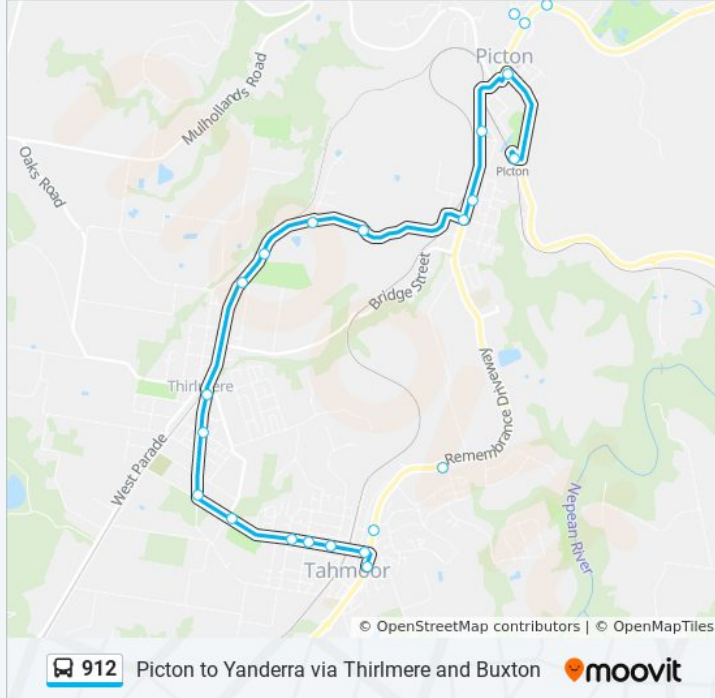

Victoria Park, Menangle St

St Anthony's Church and School, Menangle St

Argyle St at Cowper St

Thirlmere Way after Argyle St

Queen Victoria Hospital, Thirlmere Way

Westbourne Ave opp Cedar Creek Rd

Westbourne Ave opp Thirlmere Shopping Centre

912 bus Info

Direction: Tahmoor

Stops: 19

Trip Duration: 25 min

Line Summary:

Thirlmere Way opp Station St

Thirlmere Way at Macquarie Pl

Thirlmere Way near Fraser St

Thirlmere Way near Castlereagh St

Park St opp Elphin St

Thirlmere Way before Remembrance Drwy

Remembrance Dr after Progress St

Tahmoor Public School, Bronzewing St

Picton to Yanderra via Thirlmere and Buxton

Direction: Yanderra

22 stops

[VIEW LINE SCHEDULE](#)

Picton Station, Station St

St Antonys Church and School, Menangle St

Picton Public School Argyle St

Argyle St at Cowper St

Queen Victoria Hospital, Thirlmere Way