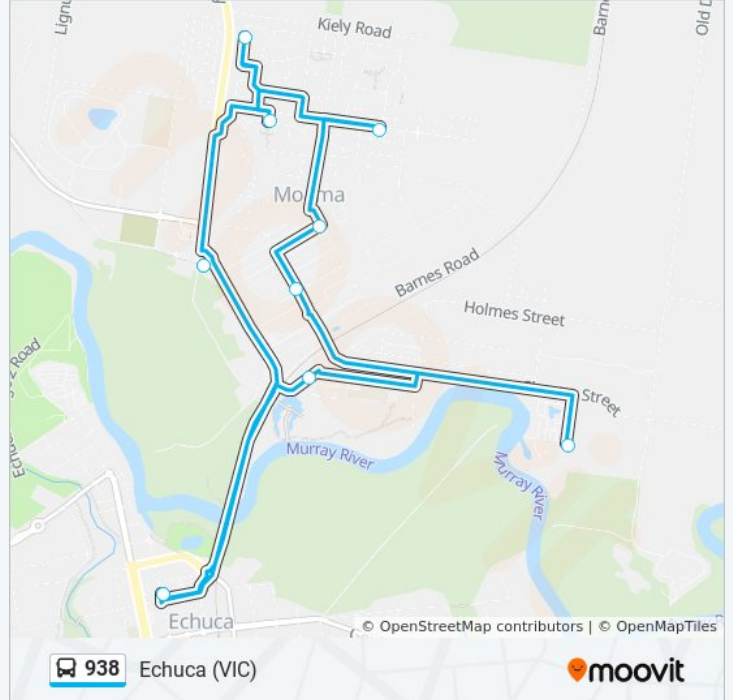

 **938**

Echuca (VIC)

Get The App

The 938 bus line Echuca (VIC) has one route. For regular weekdays, their operation hours are:

(1) Echuca (VIC): 08:00 - 16:35

Use the Moovit App to find the closest 938 bus station near you and find out when is the next 938 bus arriving.

Direction: Echuca (VIC)

11 stops

[VIEW LINE SCHEDULE](#)

Old Echuca Post Office/Hare St
Boundary Rd after Meninya St
Moama Bowling Club, Shaw St
Maidens Inn Caravan Park, Denilliquin St
Moama Fire Station, Francis St
Poplewell St at Martin St
Nicholas Dr opp Glencoe Bvd
Aberdeen Way opp Oban Cres
Nile St opp Langwell Park
Boundary Rd after Meninya St
Old Echuca Post Office/Hare St

938 bus Time Schedule

Echuca (VIC) Route Timetable:

Sunday	Not Operational
Monday	08:00 - 16:35
Tuesday	08:00 - 16:35
Wednesday	08:00 - 16:35
Thursday	08:00 - 16:35
Friday	08:00 - 16:35
Saturday	Not Operational

938 bus Info

Direction: Echuca (VIC)

Stops: 11

Trip Duration: 35 min

Line Summary:

938 bus time schedules and route maps are available in an offline PDF at moovitapp.com. Use the Moovit App to see live bus times, train schedule or subway schedule, and step-by-step directions for all public transit in Sydney.