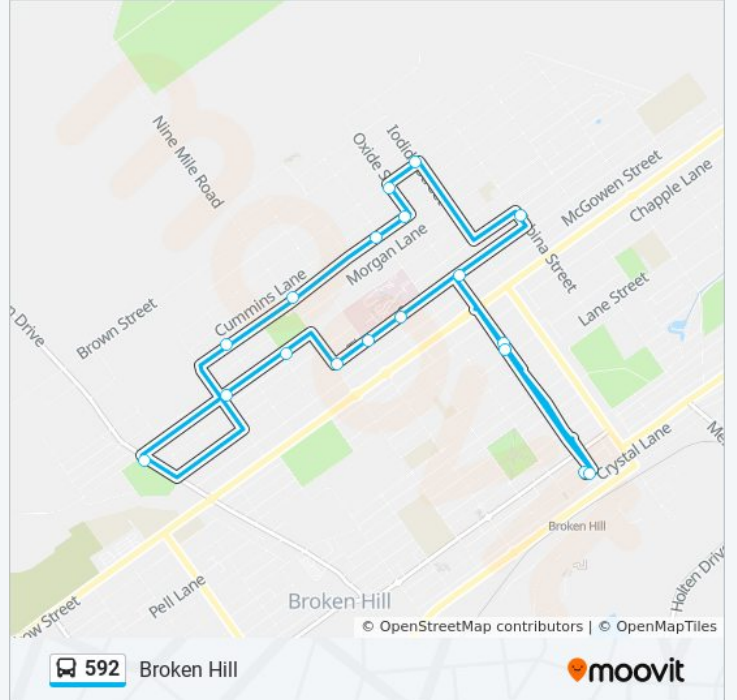

 **592**

Broken Hill

[Get The App](#)

The 592 bus line Broken Hill has one route. For regular weekdays, their operation hours are:

(1) Broken Hill: 08:00 - 08:30

Use the Moovit App to find the closest 592 bus station near you and find out when is the next 592 bus arriving.

Direction: Broken Hill

18 stops

[VIEW LINE SCHEDULE](#)

- Argent St before Oxide St
- Oxide St before Chapple St
- Thomas St opp Broken Hill Base Hospital
- Thomas St at Bromide St
- Thomas St at Kaolin St
- Morgan St at Garnet St
- Morgan St at Jones St
- Brookfield Av at Morgan St
- Cummins St at Gossan St
- Cummins St at Kaolin St
- Cummins St at Chloride St
- Cummins St at Oxide St
- Oxide St at Wyman St
- Wyman St at Iodide St
- Zebina St at Fisher St
- Thomas St at Oxide St
- Oxide St after Chapple St
- Argent St at Oxide St

592 bus Time Schedule

Broken Hill Route Timetable:

Sunday	Not Operational
Monday	08:00 - 08:30
Tuesday	08:00 - 08:30
Wednesday	08:00 - 08:30
Thursday	08:00 - 08:30
Friday	08:00 - 08:30
Saturday	Not Operational

592 bus Info

Direction: Broken Hill

Stops: 18

Trip Duration: 30 min

Line Summary:

592 bus time schedules and route maps are available in an offline PDF at moovitapp.com. Use the [Moovit App](#) to see live bus times, train schedule or subway schedule, and step-by-step directions for all public transit in Sydney.