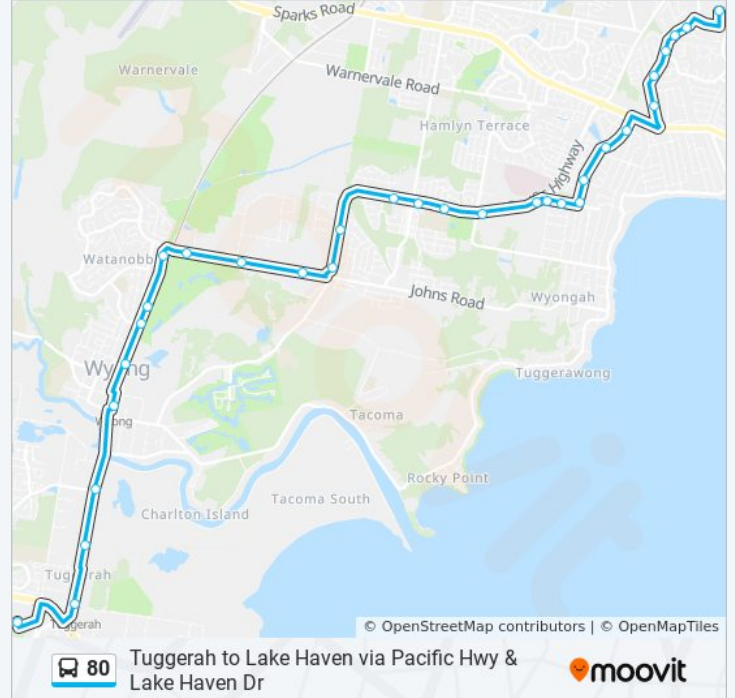

- Westfield Tuggerah, Stand A
- Pacific Hwy opp Tuggerah Station
- Pacific Hwy after Mildon Rd
- Pacific Hwy at Johnson Rd
- Pacific Hwy after South Tacoma Rd
- Wyang Station, Stand A
- Pacific Hwy at Robley Lane
- Pacific Hwy after North Rd
- Pacific Hwy at Cutler Dr
- 156 Pacific Hwy
- Pacific Hwy before Brittania Dr
- Pacific Hwy opp Wyong Golf Club
- Pacific Hwy after Lucca Rd
- Pacific Hwy opp Johns Rd
- 450 Pacific Hwy
- Pacific Hwy before London Dr
- Pacific Hwy after Myrtle Tce
- Pacific Hwy after Minnesota Rd
- 596 Pacific Hwy
- Pacific Hwy after Louisiana Rd
- Tuggerah Lakes Private Hospital, Cragie Ave

80 bus Info

Direction: Tuggerah

Stops: 31

Trip Duration: 28 min

Line Summary:

Pacific Hwy opp London Dr

Pacific Hwy before Johns Rd

407 Pacific Hwy

Pacific Hwy opp Lucca Rd

Wyong Golf Club, Pacific Hwy

Pacific Hwy opp Britannia Dr

Pacific Hwy opp 156

Pacific Hwy opp Cutler Dr

Pacific Hwy opp North Rd

Wyong Station, Stand A

Pacific Hwy opp Johnson Rd

Pacific Hwy before Mildon Rd

Tuggerah Station, Pacific Hwy

Westfield Tuggerah, Stand A

80 bus time schedules and route maps are available in an offline PDF at moovitapp.com. Use the Moovit App to see live bus times, train schedule or subway schedule, and step-by-step directions for all public transit in Sydney.