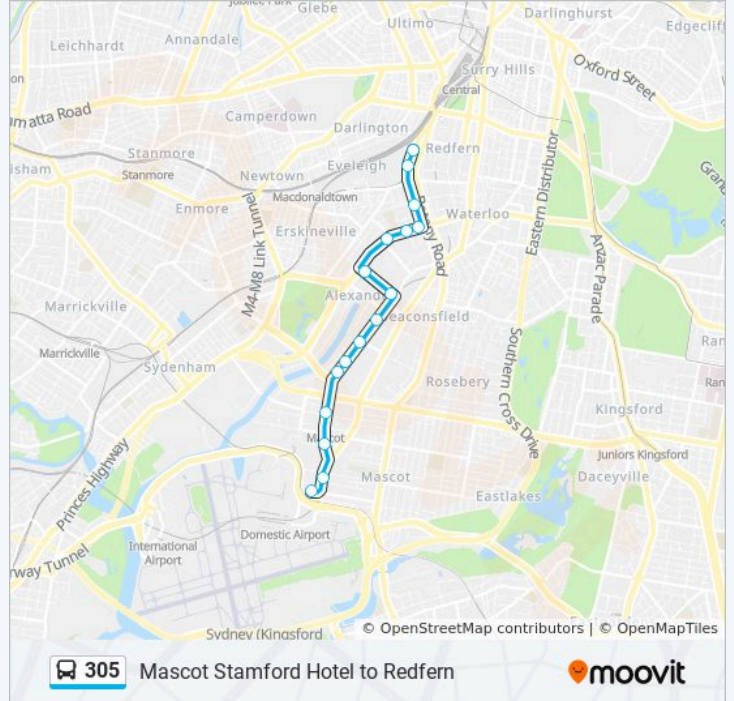

 305

Mascot Stamford Hotel to Redfern

Get The App

The 305 bus line (Mascot Stamford Hotel to Redfern) has 2 routes. For regular weekdays, their operation hours are: (1) Gibbons St - Redfern Station: 15:39 - 18:42(2) Stamford Hotel: 07:07 - 09:37
Use the Moovit App to find the closest 305 bus station near you and find out when is the next 305 bus arriving.

Direction: Gibbons St - Redfern Station

16 stops

[VIEW LINE SCHEDULE](#)

- Robey St opp Stamford Plaza
- O'Riordan St before King St
- Qantas Corporate Office, Bourke Rd
- Mascot Station, Bourke St, Stand C
- Bourke Rd after Campbell Rd
- Bourke Rd opp Sydney Corporate Park
- Bourke Rd opp Doody St
- Bourke Rd before Huntley St
- Maddox St opp Perry Park
- Maddox St before Euston Rd
- McEvoy St before Fountain St
- McEvoy St at Loveridge St
- McEvoy St before Wyndham St
- Alexandria Park, Wyndham St
- Wyndham St at Boundary St
- Redfern Station, Gibbons St, Stand B

305 bus Time Schedule

Gibbons St - Redfern Station Route Timetable:

Sunday	Not Operational
Monday	Not Operational
Tuesday	15:39 - 18:42
Wednesday	15:39 - 18:42
Thursday	15:39 - 18:42
Friday	15:39 - 18:42
Saturday	Not Operational

305 bus Info

Direction: Gibbons St - Redfern Station

Stops: 16

Trip Duration: 23 min

Line Summary:

Direction: Stamford Hotel

20 stops

[VIEW LINE SCHEDULE](#)