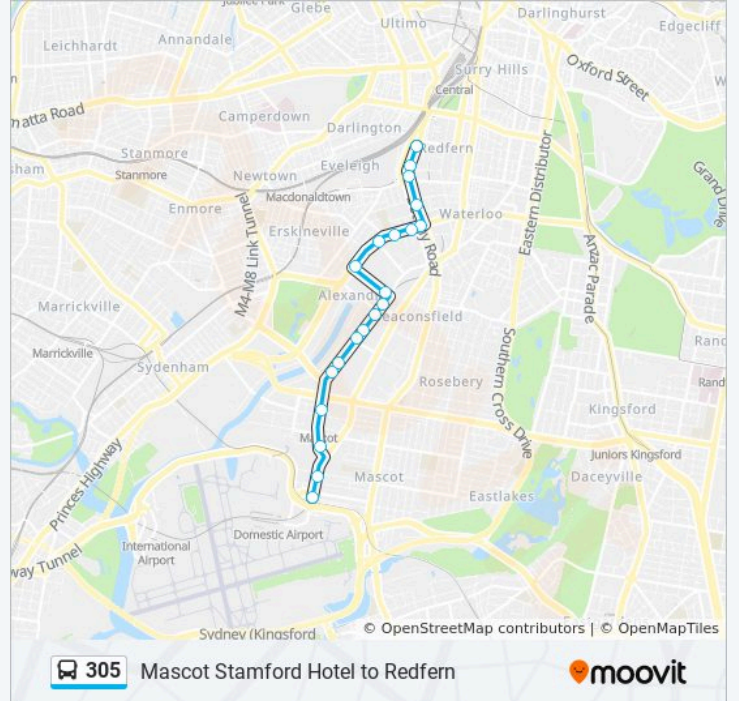

 305

Mascot Stamford Hotel to Redfern

Get The App

The 305 bus line (Mascot Stamford Hotel to Redfern) has 2 routes. For regular weekdays, their operation hours are: (1) Gibbons St - Redfern Station: 15:39 - 18:42(2) Stamford Hotel: 07:07 - 09:37
Use the Moovit App to find the closest 305 bus station near you and find out when is the next 305 bus arriving.

Direction: Gibbons St - Redfern Station

16 stops

[VIEW LINE SCHEDULE](#)

- Robey St opp Stamford Plaza
- O'Riordan St before King St
- Qantas Corporate Office, Bourke Rd
- Mascot Station, Bourke St, Stand C
- Bourke Rd after Campbell Rd
- Bourke Rd opp Sydney Corporate Park
- Bourke Rd opp Doody St
- Bourke Rd before Huntley St
- Maddox St opp Perry Park
- Maddox St before Euston Rd
- McEvoy St before Fountain St
- McEvoy St at Loveridge St
- McEvoy St before Wyndham St
- Alexandria Park, Wyndham St
- Wyndham St at Boundary St
- Redfern Station, Gibbons St, Stand B

305 bus Info

Direction: Gibbons St - Redfern Station

Stops: 16

Trip Duration: 23 min

Line Summary:

Direction: Stamford Hotel

20 stops

[VIEW LINE SCHEDULE](#)

305 bus Info

Direction: Stamford Hotel

Stops: 20

Trip Duration: 20 min

Line Summary:

O'Riordan St after King St

O'Riordan St opp Stamford Plaza

305 bus time schedules and route maps are available in an offline PDF at moovitapp.com. Use the Moovit App to see live bus times, train schedule or subway schedule, and step-by-step directions for all public transit in Sydney.