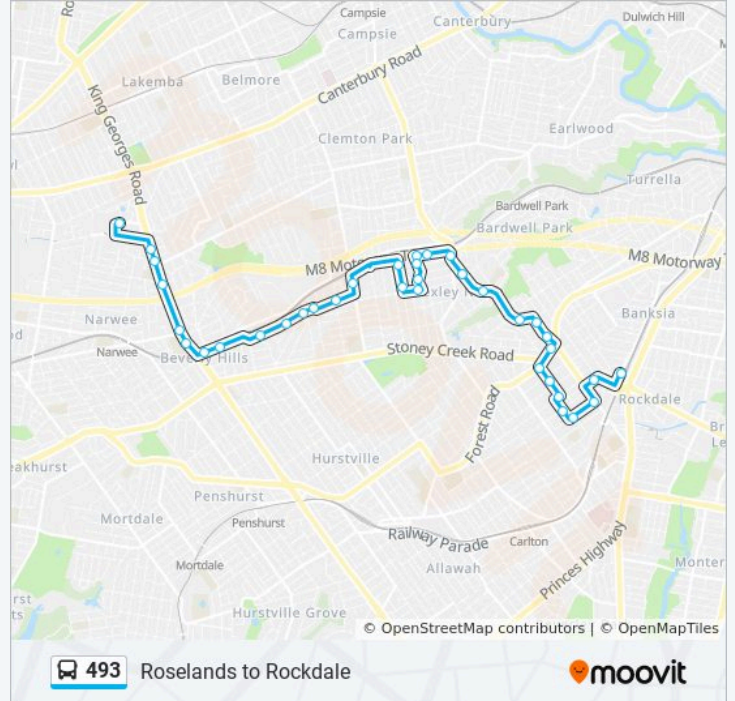

Morgan St opp Cahill St

Morgan St after Westbrook St

Morgan St opp Ashby St

Morgan St opp St Elmo Pde

Morgan St opp Margaret St

Morgan St before Kingsgrove Rd

Shaw St opp Kingsgrove Hotel

Shaw St after Berith St

55 Shaw St

Shaw St at East Dr

East Dr opp Gilchrist Park

Oliver St before Lynesta Ave

Bexley Bowling Club, Edward St

Staples St after Edward St

Staples St at Shaw St

Kingsgrove Shops, Kingsgrove Rd

Morgan St at Margaret St

Morgan St at St Elmo Pde

Morgan St Near Monaro Av

Morgan St at Ashby St

Morgan St before Westbrook St

Morgan St at Lee Ave

Morgan St opp Beverly Hills Station

Beverly Hills Girls High School, King Georges Rd

King Georges Rd at Broad Arrow Rd

King Georges Rd at Shorter Ave

King Georges Rd at Penshurst Rd

King Georges Rd at Hilton Ave

Roselands Shopping Centre, Roseland Ave, Stand A

493 bus time schedules and route maps are available in an offline PDF at moovitapp.com. Use the Moovit App to see live bus times, train schedule or subway schedule, and step-by-step directions for all public transit in Sydney.