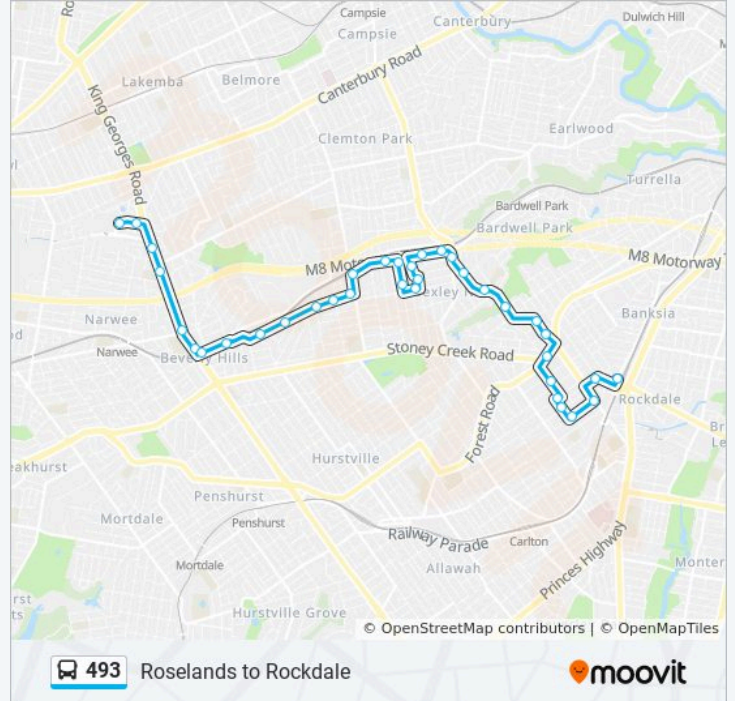

Roseland Ave before King Georges Rd

King Georges Rd opp Hilton Ave

King Georges Rd opp Beverly Hills North Public School

King Georges Rd at Ponyara Rd

Beverly Hills Station, King Georges Rd

Beverly Hills Station, Morgan St

Stops: 36

Trip Duration: 30 min

Line Summary:

Shaw St opp East Dr

Bexley North Library, Shaw St

Bexley North Station, Bexley Rd

Bexley Rd opp Whitbread Park

Bexley North Anglican Church, Bexley Rd

Bexley Rd at Veron Rd

Bexley Rd opp Reginald St

Bexley Rd opp Godwin St

Bexley Shops, Forest Rd

Dunmore St N after Monomeeth St

Seaforth Park, Caledonian St

Seaforth St at Beaconsfield St

Connemarra St at Dunmore St S

Connemarra St at Harrow Rd

Watkin St opp King Edward St

Rockdale Station, Railway St, Stand F

Direction: Roselands

36 stops

[VIEW LINE SCHEDULE](#)

Rockdale Station, Railway St, Stand J

Watkin St at King Edward St