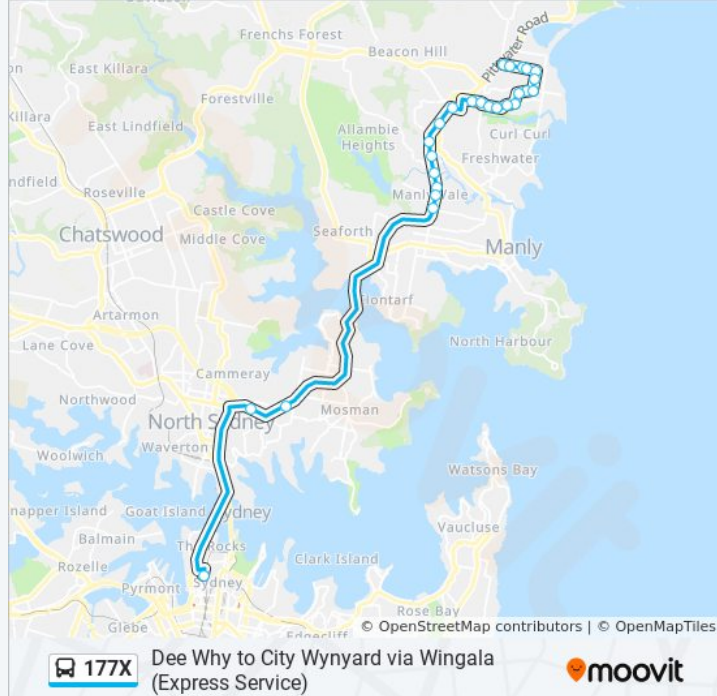

Parr Ave at Headland Rd

Headland Rd at Wheeler Pde

Wheeler Pde at The Crescent

Wheeler Pde at Pacific Pde

Pacific Pde opp Avon Rd

Pacific Pde at The Crescent

Pacific Pde opp Dee Why Market

Dee Why Grand Shopping Centre, Pacific Pde

177X bus time schedules and route maps are available in an offline PDF at moovitapp.com. Use the [Moovit App](#) to see live bus times, train schedule or subway schedule, and step-by-step directions for all public transit in Sydney.

[About Moovit](#) • [MaaS Solutions](#) • [Supported Countries](#) • [Mooviter Community](#)

© 2024 Moovit - All Rights Reserved

Check Live Arrival Times