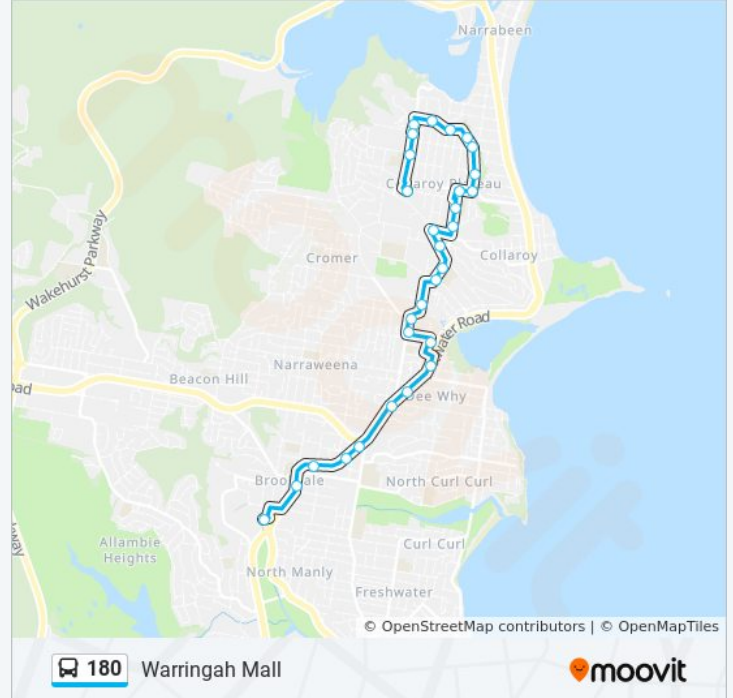

Pittwater House School, Parkes Rd

Campbell Ave at Heron Pl

Fisher Rd at Ilikai Pl

Fisher Rd at Lismore Ave

Westminster Ave after Lismore Ave

Dee Why RSL Club, Pittwater Rd

Dee Why Shops, Pittwater Rd

Pittwater Rd after Pacific Pde

Pittwater Rd after Harbord Rd

Pittwater Rd opp Manly Leagues Club

Pittwater Rd opp Brookvale Oval

Pittwater Rd after Chard Rd

Warringah Mall, Green St

180 bus time schedules and route maps are available in an offline PDF at moovitapp.com. Use the [Moovit App](#) to see live bus times, train schedule or subway schedule, and step-by-step directions for all public transit in Sydney.

[About Moovit](#) • [MaaS Solutions](#) • [Supported Countries](#) • [Mooviter Community](#)

© 2024 Moovit - All Rights Reserved

Check Live Arrival Times