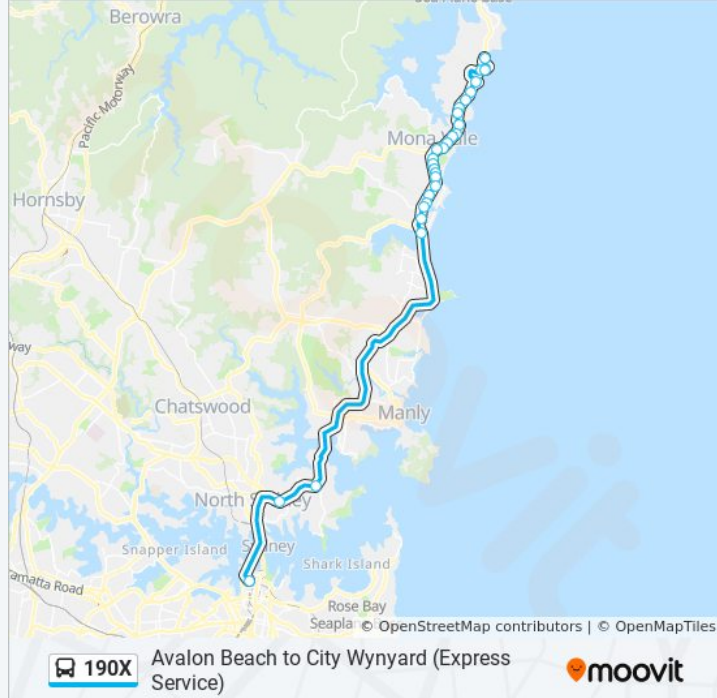

Use the Moovit App to find the closest 190X bus station near you and find out when is the next 190X bus arriving.

Direction: Avalon

33 stops

[VIEW LINE SCHEDULE](#)

- Wynyard Station, Carrington St, Stand C
- Neutral Bay Junction, Military Rd, Stand E
- Spit Junction B-Line, Spit Rd
- Narrabeen B-Line, Pittwater Rd
- Pittwater Rd at Nareen Pde
- Northern Beaches Community College, Pittwater Rd
- Pittwater Rd at Namona St
- Warriewood B-Line, Pittwater Rd
- Pittwater Rd before Warriewood Rd
- Pittwater Rd at Elimatta Rd
- Pittwater Rd opp Coronation St
- Pittwater Rd before Jenkins St
- Pittwater Rd at Rowan St
- Pittwater Rd opp Mona Vale Bowling Club
- Mona Vale B-Line, Barrenjoey Rd
- Barrenjoey Rd after Darley St
- Barrenjoey Rd at Bassett St
- Barrenjoey Rd at Waterview St
- Barrenjoey Rd after Phillip Rd
- Barrenjoey Rd opp Karloo Pde
- Barrenjoey Rd after Beaconsfield St

190X bus Info

Direction: Avalon

Stops: 33

Trip Duration: 71 min

Line Summary:

Barrenjoey Rd before Gladstone St
 Barrenjoey Rd before Robertson Rd
 Barrenjoey Rd at Neptune Rd
 Barrenjoey Rd after The Serpentine
 Barrenjoey Rd after Old Barrenjoey Rd
 Barrenjoey Rd opp 490
 Barrenjoey Rd after Avalon Pde
 Barrenjoey Rd at Central Rd
 Barrenjoey Rd after Wollstonecraft Ave
 Barrenjoey Rd after George St
 Barrenjoey Rd after North Avalon Rd
 Carreel Head Rd at Burrawong Rd

190X bus Info

Direction: City Wynyard

Stops: 34

Trip Duration: 73 min

Line Summary:

Barrenjoey Rd opp Waterview St

Barrenjoey Rd opp Bassett St

Barrenjoey Rd before Darley St