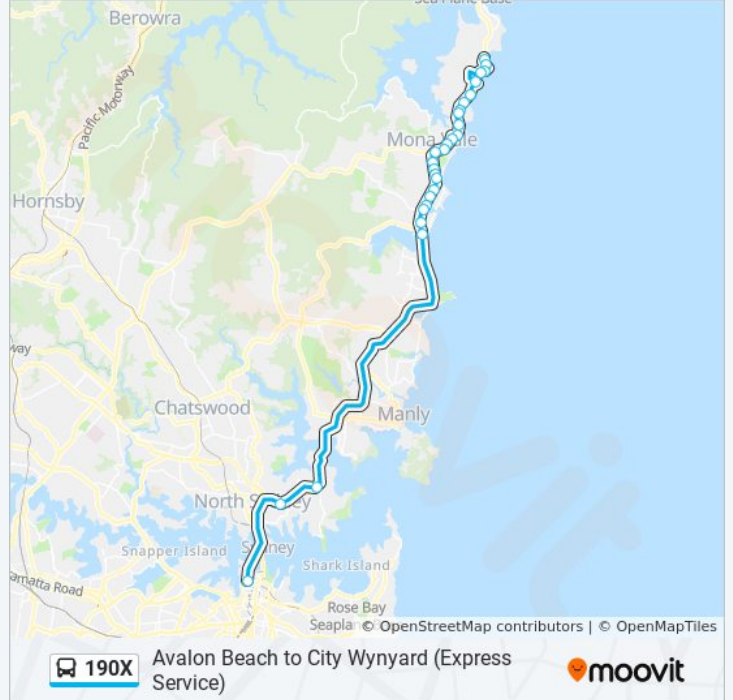

Use the Moovit App to find the closest 190X bus station near you and find out when is the next 190X bus arriving.

Direction: Avalon

33 stops

[VIEW LINE SCHEDULE](#)

- Wynyard Station, Carrington St, Stand C
- Neutral Bay Junction, Military Rd, Stand E
- Spit Junction B-Line, Spit Rd
- Narrabeen B-Line, Pittwater Rd
- Pittwater Rd at Nareen Pde
- Northern Beaches Community College, Pittwater Rd
- Pittwater Rd at Namona St
- Warriewood B-Line, Pittwater Rd
- Pittwater Rd before Warriewood Rd
- Pittwater Rd at Elimatta Rd
- Pittwater Rd opp Coronation St
- Pittwater Rd before Jenkins St
- Pittwater Rd at Rowan St
- Pittwater Rd opp Mona Vale Bowling Club
- Mona Vale B-Line, Barrenjoey Rd
- Barrenjoey Rd after Darley St
- Barrenjoey Rd at Bassett St
- Barrenjoey Rd at Waterview St
- Barrenjoey Rd after Phillip Rd
- Barrenjoey Rd opp Karloo Pde
- Barrenjoey Rd after Beaconsfield St

190X bus Info

Direction: Avalon

Stops: 33

Trip Duration: 71 min

Line Summary:

Barrenjoey Rd before Gladstone St
 Barrenjoey Rd before Robertson Rd
 Barrenjoey Rd at Neptune Rd
 Barrenjoey Rd after The Serpentine
 Barrenjoey Rd after Old Barrenjoey Rd
 Barrenjoey Rd opp 490
 Barrenjoey Rd after Avalon Pde
 Barrenjoey Rd at Central Rd
 Barrenjoey Rd after Wollstonecraft Ave
 Barrenjoey Rd after George St
 Barrenjoey Rd after North Avalon Rd
 Carreel Head Rd at Burrawong Rd

190X bus Info

Direction: City Wynyard

Stops: 34

Trip Duration: 73 min

Line Summary:

Barrenjoey Rd opp Waterview St

Barrenjoey Rd opp Bassett St

Barrenjoey Rd before Darley St

Lakeside Park, Pittwater Rd

Pittwater Rd opp Gondola Rd

Narrabeen B-Line, Pittwater Rd

Spit Junction B-Line, Spit Rd

Neutral Bay Junction, Military Rd, Stand A

Wynyard Station, York St, Stand M

190X bus time schedules and route maps are available in an offline PDF at moovitapp.com. Use the [Moovit App](#) to see live bus times, train schedule or subway schedule, and step-by-step directions for all public transit in Sydney.