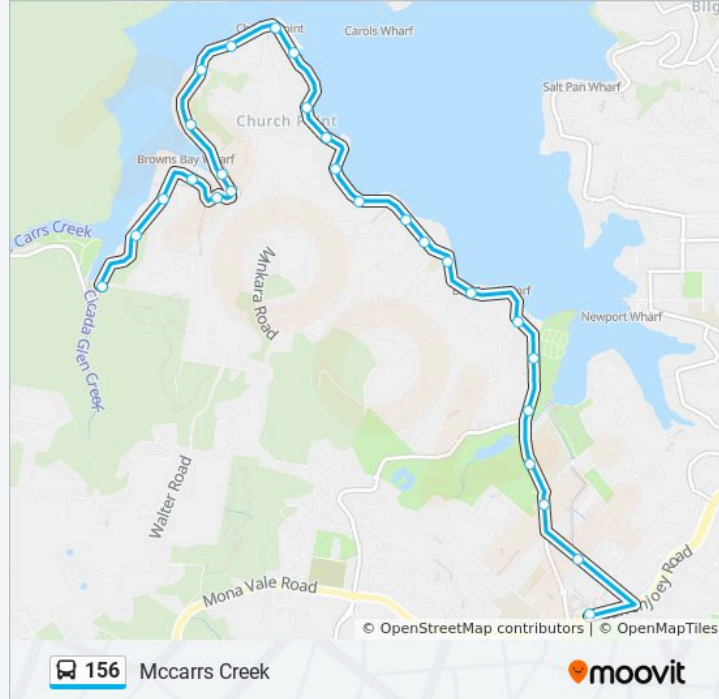

### Direction: Mccarrs Creek

27 stops

[VIEW LINE SCHEDULE](#)

- Mona Vale B-Line, Barrenjoey Rd
- Darley St opp Wilmette Pl
- Bayview Golf Course, Pittwater Rd
- Pittwater Rd opp Pittwater High School
- Pittwater Rd before Bayview Pl
- Pittwater Rd opp Rowland Reserve
- Pittwater Rd opp Bayview Park
- Pittwater Rd opp Gibson Marina
- Pittwater Rd at Loquat Valley Rd
- Pittwater Rd at Sunnyridge Pl
- Pittwater Rd at Kananook Ave
- Pittwater Rd opp Riddle Reserve
- Pittwater Rd at Bakers Rd
- Pittwater Rd opp The Quays Marina
- 2141 Pittwater Rd
- Pittwater Rd opp McCarrs Creek Reserve
- Pittwater Rd opp Church Point Wharf
- McCarrs Creek Rd opp HolmePort Marina
- McCarrs Creek Rd opp McCarrs Creek Reserve
- McCarrs Creek Rd opp 46
- 137 McCarrs Creek Rd

### 156 bus Info

**Direction:** Mccarrs Creek

**Stops:** 27

**Trip Duration:** 15 min

**Line Summary:**

141 McCarrs Creek Rd

167 McCarrs Creek Rd

McCarrs Creek Rd opp Walker Pl

201 McCarrs Creek Rd

McCarrs Creek Rd opp 184

McCarrs Creek Rd opp 230

**Direction: Mona Vale**

27 stops

[VIEW LINE SCHEDULE](#)

McCarrs Creek Rd opp 230

188 McCarrs Creek Rd

**156 bus Info**

**Direction:** Mona Vale

**Stops:** 27

**Trip Duration:** 16 min

**Line Summary:**

Gibson Marina, Pittwater Rd

Bayview Park, Pittwater Rd

Rowland Reserve, Pittwater Rd