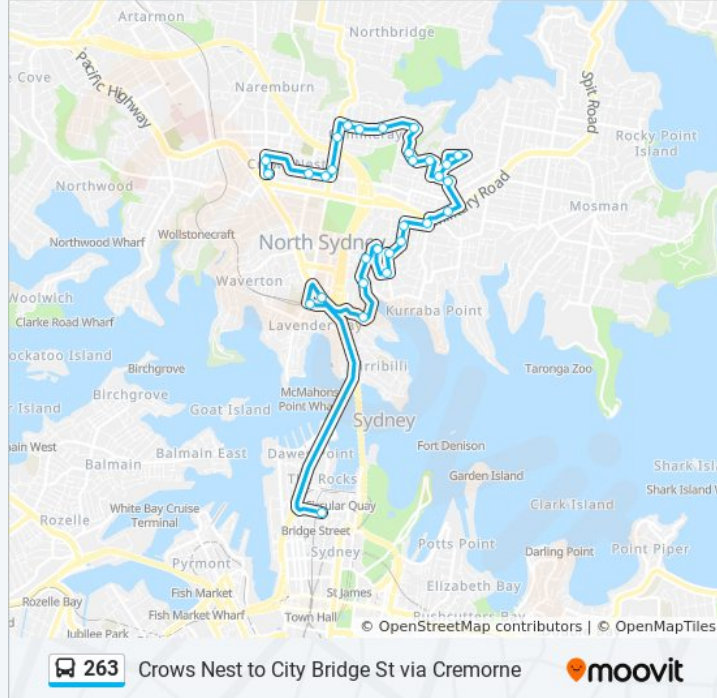

Trip Duration: 33 min

Line Summary:

Ben Boyd Rd at Yeo St

Ben Boyd Rd before Undercliff St

Ben Boyd Rd opp Premier St

Ben Boyd Rd at Phillips St

Spruson St before Montpelier St

Montpelier St before Rawson St

263 bus Info

Direction: Crows Nest

Stops: 30

Trip Duration: 40 min

Line Summary:

Earle St opp Grafton St

Grafton St at Fall St

Carter St at Cammeray Rd

Carter St at Avon St

Carter St opp Colin St

Palmer St opp Cammeray Public School

Miller St opp Abbott St

Miller St before Ernest St

Ernest St after Miller St

Ernest St at West St

Willoughby Rd after Holtermann St

Crows Nest, Burlington St, Stand D

Direction: Primrose Park

18 stops

[VIEW LINE SCHEDULE](#)

Burns Philp Building, Bridge St

North Sydney Station, Blue St, Stand A

Pacific Hwy at Walker St

High St at Clark Rd