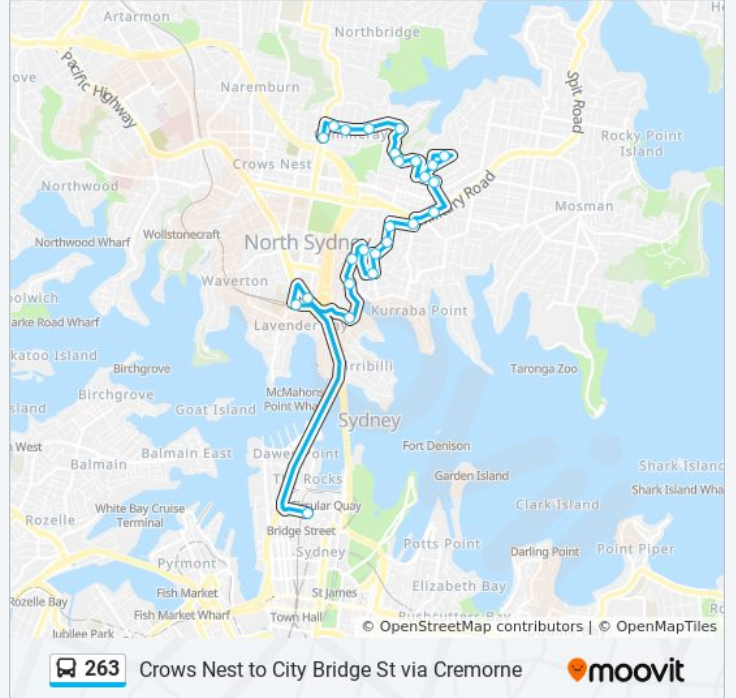

263 bus Info

Direction: Cammeray Shops

Stops: 25

Trip Duration: 36 min

Line Summary:

Carter St at Avon St

Carter St opp Colin St

Palmer St opp Cammeray Public School

Miller St opp Abbott St

Direction: City Gresham St

28 stops

[VIEW LINE SCHEDULE](#)

Crows Nest, Burlington St, Stand D

Ernest St at West St

West St at Huntington St

Amherst St after West St

Amherst St after Miller St

Carter St at Colin St

Carter St at Tiley St

Carter St at Cammeray Rd

Grafton St opp Fall St

Earle St opp View St

Earle St at Young St

Grasmere Rd opp Grasmere Children's Park

Trip Duration: 33 min

Line Summary:

Ben Boyd Rd at Yeo St

Ben Boyd Rd before Undercliff St

Ben Boyd Rd opp Premier St

Ben Boyd Rd at Phillips St

Spruson St before Montpelier St

Montpelier St before Rawson St