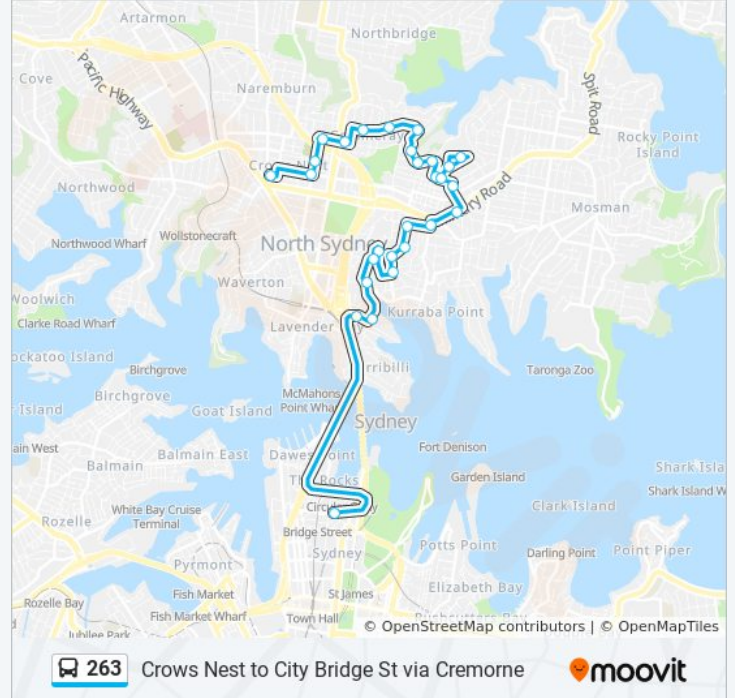

263 bus Info

Direction: Cammeray Shops

Stops: 25

Trip Duration: 36 min

Line Summary:

Carter St at Avon St

Carter St opp Colin St

Palmer St opp Cammeray Public School

Sunday	07:32 - 18:32
Monday	06:04 - 18:55
Tuesday	06:04 - 18:55
Wednesday	06:04 - 18:55
Thursday	06:04 - 18:55
Friday	06:04 - 18:55
Saturday	06:32 - 19:32

263 bus Info

Direction: City Gresham St

Stops: 28

Trip Duration: 33 min

Line Summary:

Ben Boyd Rd at Yeo St

Ben Boyd Rd before Undercliff St

Ben Boyd Rd opp Premier St

Ben Boyd Rd at Phillips St

Spruson St before Montpelier St

Montpelier St before Rawson St

Rawson St at Kurraba Rd

Clark Rd after Adderstone Ave

High St after Clark Rd

Bridge St at Gresham St

Direction: Crows Nest

30 stops

[VIEW LINE SCHEDULE](#)

Burns Philp Building, Bridge St