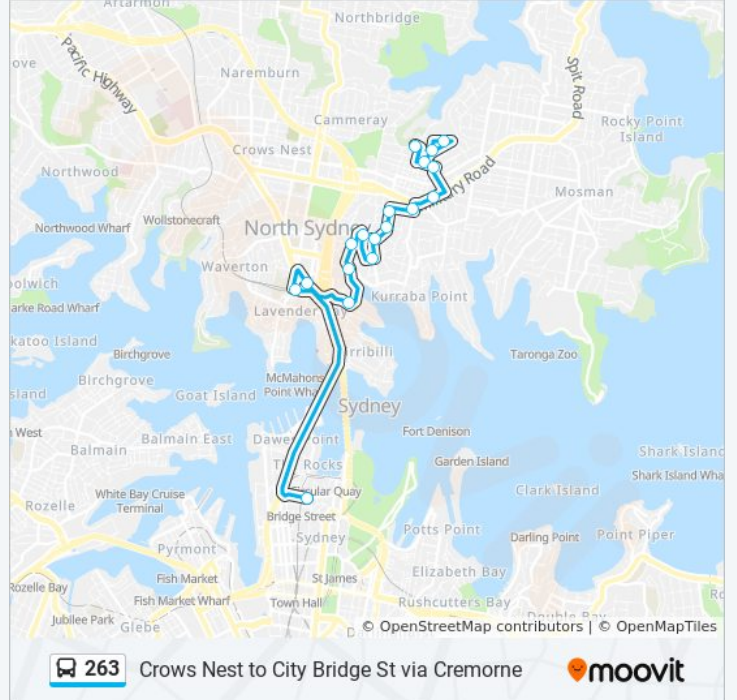

263 bus Info

Direction: Cammeray Shops

Stops: 25

Trip Duration: 36 min

Line Summary:

Carter St at Avon St

Carter St opp Colin St

Palmer St opp Cammeray Public School

Clark Rd at Kurraba Rd

Rawson St at Eaton St

Spruson St after Montpelier St

Phillips St at Ben Boyd Rd

Ben Boyd Rd at Premier St

Ben Boyd Rd at Lindsay St

Ben Boyd Rd before Yeo St

Wycombe Rd before Military Rd

Military Rd opp Hampden Ave

Grasmere Rd at Waters Rd

Benelong Rd after Brightmore St

Benelong Rd at Brightmore St

Benelong Rd at Grasmere Rd

263 bus Time Schedule

Primrose Park Route Timetable:

Sunday	Not Operational
Monday	17:35 - 17:50
Tuesday	17:35 - 17:50
Wednesday	17:35 - 17:50
Thursday	17:35 - 17:50
Friday	17:35 - 17:50
Saturday	Not Operational

263 bus Info

Direction: Primrose Park

Stops: 18

Trip Duration: 35 min

Line Summary:

263 bus time schedules and route maps are available in an offline PDF at moovitapp.com. Use the [Moovit App](#) to see live bus times, train schedule or subway schedule, and step-by-step directions for all public transit in Sydney.