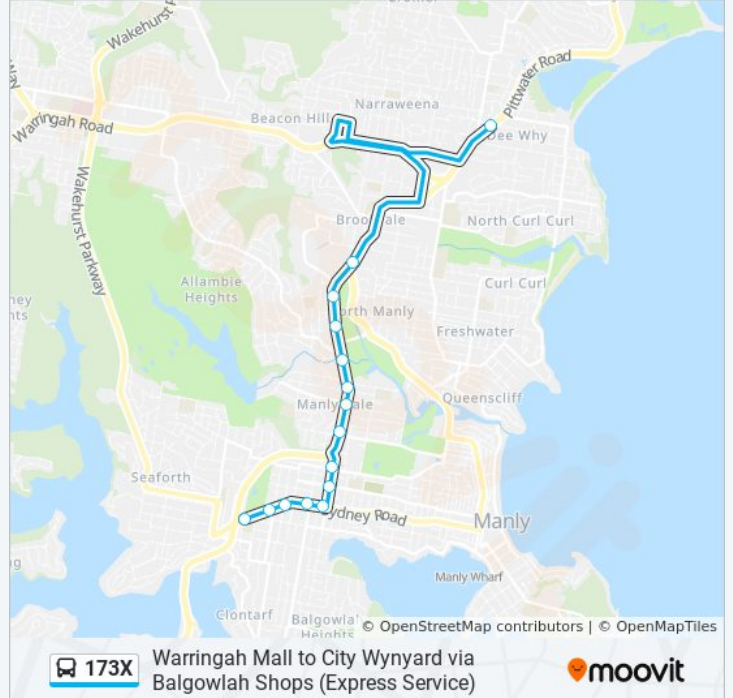

Direction: St Luke's Dy

29 stops

[VIEW LINE SCHEDULE](#)

Wynyard Station, Carrington St, Stand A

Big Bear Shopping Centre, Military Rd

Military Rd opp Holt Ave

Spit Junction B-Line, Spit Rd

Spit Rd at Awaba St

Spit Rd opp Parriwi Rd

Spit Rd before Medusa St

Spit Rd at Pearl Bay Ave

Spit West Reserve, Spit Rd

Manly Rd opp Avona Cres

Balgowlah Golf Club, Sydney Rd

Sydney Rd before Wanganella St

Sydney Rd at Rickard St

Sydney Rd before Woodland St

Sydney Rd at Condamine St

Condamine St at Griffiths St

Condamine St at Balgowlah Rd

Manly Vale B-Line, Condamine St

173X bus Time Schedule

St Luke's Dy Route Timetable:

Sunday	Not Operational
Monday	07:25
Tuesday	07:25
Wednesday	Not Operational
Thursday	Not Operational
Friday	Not Operational
Saturday	Not Operational

173X bus Info

Direction: St Luke's Dy

Stops: 29

Trip Duration: 45 min

Line Summary: