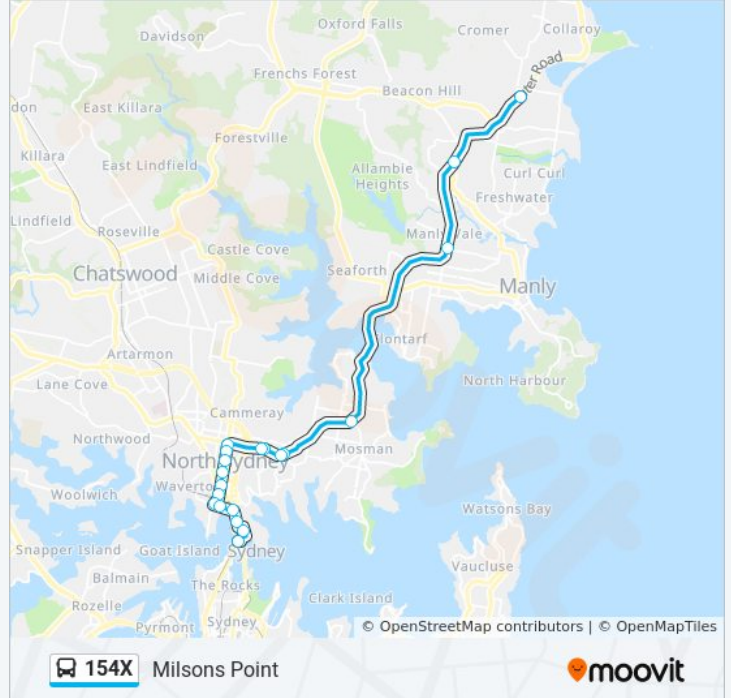

 154X

Dee Why

Get The App

The 154X bus line (Dee Why) has 2 routes. For regular weekdays, their operation hours are:

(1) Dee Why: 14:54 - 19:14(2) Milsons Point: 05:59 - 08:46

Use the Moovit App to find the closest 154X bus station near you and find out when is the next 154X bus arriving.

Direction: Dee Why

16 stops

[VIEW LINE SCHEDULE](#)

- Milsons Point Wharf, Alfred St Sth
- Alfred St Sth opp Milsons Point Station
- Alfred St at Lavender St
- North Sydney Station, Blue St, Stand D
- Miller St before Berry St
- Miller St at McLaren St
- Miller St at Ridge St
- Miller St at Carlow St
- Falcon St at Bardsley Gdns
- Falcon St at Moodie St
- Big Bear Shopping Centre, Military Rd
- Neutral Bay Junction, Military Rd, Stand E
- Spit Junction B-Line, Spit Rd
- Manly Vale B-Line, Condamine St
- Warringah Mall, Pittwater Rd, Stand D
- Dee Why B-Line, Pittwater Rd

Miller St before Blue St

Blues Point Rd before Lavender St

Lavender St before Walker St

Lavender St opp Cliff St

Milsons Point Station, Alfred St Sth

154X bus Time Schedule

Milsons Point Route Timetable:

Sunday	Not Operational
Monday	05:59 - 08:46
Tuesday	05:59 - 08:46
Wednesday	05:59 - 08:46
Thursday	05:59 - 08:46
Friday	05:59 - 08:46
Saturday	Not Operational

154X bus Info

Direction: Milsons Point

Stops: 20

Trip Duration: 55 min

Line Summary:

Broughton St at Pitt St

Olympic Dr before Alfred St

154X bus time schedules and route maps are available in an offline PDF at moovitapp.com. Use the [Moovit App](#) to see live bus times, train schedule or subway schedule, and step-by-step directions for all public transit in Sydney.