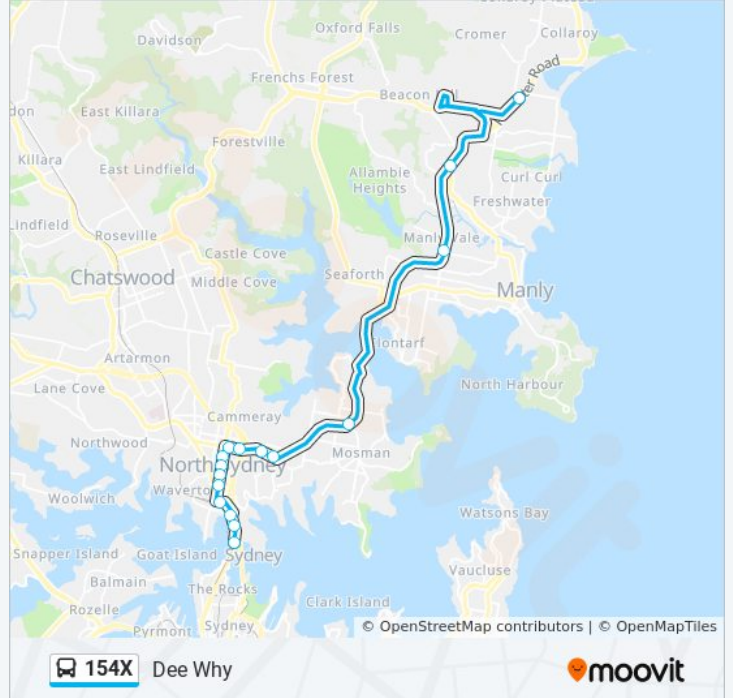

Direction: Dee Why

16 stops

[VIEW LINE SCHEDULE](#)

- Milsons Point Wharf, Alfred St Sth
- Alfred St Sth opp Milsons Point Station
- Alfred St at Lavender St
- North Sydney Station, Blue St, Stand D
- Miller St before Berry St
- Miller St at McLaren St
- Miller St at Ridge St
- Miller St at Carlow St
- Falcon St at Bardsley Gdns
- Falcon St at Moodie St
- Big Bear Shopping Centre, Military Rd
- Neutral Bay Junction, Military Rd, Stand E
- Spit Junction B-Line, Spit Rd
- Manly Vale B-Line, Condamine St
- Warringah Mall, Pittwater Rd, Stand D
- Dee Why B-Line, Pittwater Rd

154X bus Info

Direction: Dee Why

Stops: 16

Trip Duration: 46 min

Line Summary:

Direction: Milsons Point

20 stops

[VIEW LINE SCHEDULE](#)

Dee Why Shops, Pittwater Rd

Warringah Mall, Pittwater Rd, Stand B

Manly Vale B-Line, Condamine St

Spit Junction B-Line, Spit Rd

Neutral Bay Junction, Military Rd, Stand D

Neutral Bay Junction, Military Rd, Stand B

154X bus Info

Direction: Milsons Point

Stops: 20

Trip Duration: 55 min

Line Summary:

Broughton St at Pitt St

Olympic Dr before Alfred St

154X bus time schedules and route maps are available in an offline PDF at moovitapp.com. Use the [Moovit App](#) to see live bus times, train schedule or subway schedule, and step-by-step directions for all public transit in Sydney.