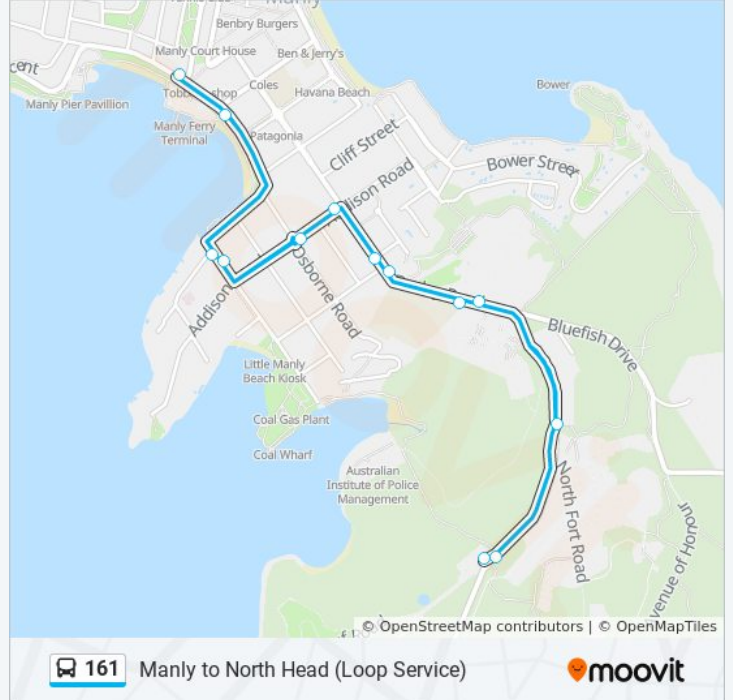

 161

Manly to North Head (Loop Service)

Get The App

The 161 bus line Manly to North Head (Loop Service) has one route. For regular weekdays, their operation hours are:

(1) Manly Wharf Hotel: 06:42 - 19:42

Use the Moovit App to find the closest 161 bus station near you and find out when is the next 161 bus arriving.

Direction: Manly Wharf Hotel

15 stops

[VIEW LINE SCHEDULE](#)

- Manly Wharf, East Esplanade, Stand C
- Stuart St opp Cove Ave
- Addison Rd at Darley Rd
- Darley Rd opp Marshall St
- Manly Hospital, Darley Rd
- North Head Scenic Rd opp Collins Beach Rd
- North Head Scenic Dr opp Quarantine Station
- Fairfax walk, North Head Scenic Dr
- North Head Scenic Dr opp North Head Sanctuary
- Quarantine Station, North Head Scenic Dr
- Darley Rd opp Manly Hospital
- Darley Rd opp Vivian St
- Addison Rd at Osborne Rd
- Stuart St at Cove Ave
- Manly Wharf Hotel, East Esplanade

161 bus Time Schedule

Manly Wharf Hotel Route Timetable:

Sunday	07:42 - 19:42
Monday	06:42 - 19:42
Tuesday	06:42 - 19:42
Wednesday	06:42 - 19:42
Thursday	06:42 - 19:42
Friday	06:42 - 19:42
Saturday	07:42 - 19:42

161 bus Info

Direction: Manly Wharf Hotel

Stops: 15

Trip Duration: 24 min

Line Summary:

161 bus time schedules and route maps are available in an offline PDF at moovitapp.com. Use the [Moovit App](#) to see live bus times, train schedule or subway schedule, and step-by-step directions for all public transit in Sydney.