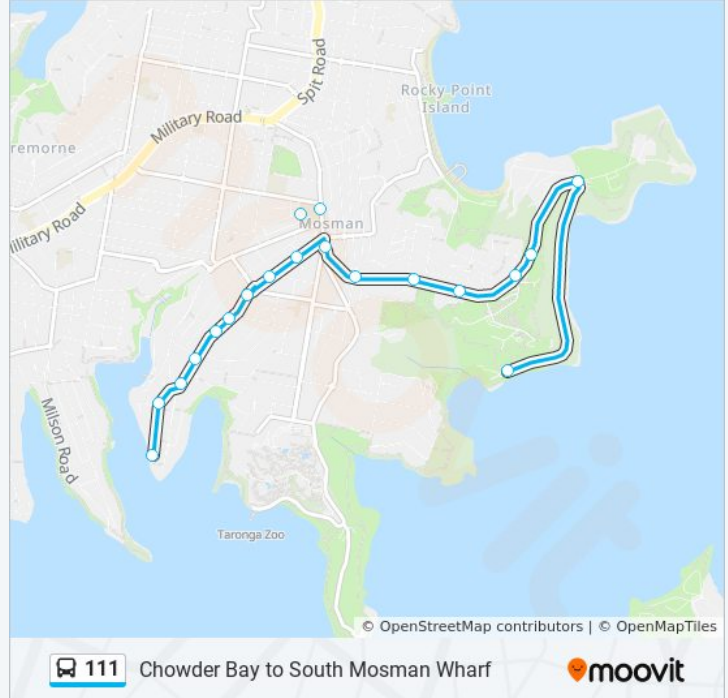

### Direction: Chowder Bay

19 stops

[VIEW LINE SCHEDULE](#)

- South Mosman Wharf, Musgrave St
- Musgrave St at McLeod St
- Raglan St at Musgrave St
- Raglan St at Mosman St
- Raglan St opp Clanalpine St
- Raglan St opp Calypso Ave
- Raglan St before Canrobert St
- Mosman Preparatory School, Raglan St
- Raglan St at Hamlet Lane
- Mosman High School, Military Rd
- Mosman High School, Gladstone Ave
- Military Rd after Raglan St
- Middle Head Rd opp King Max St
- Middle Head Rd after Gordon St
- Middle Head Rd opp Markham Cl
- Middle Head Rd at Cobbittee St
- Middle Head Rd opp Read Pl
- Balmoral Naval Hospital, Middle Head Rd
- Chowder Bay Rd opp Sydney Institute of Marine Science

### 111 bus Info

**Direction:** Chowder Bay

**Stops:** 19

**Trip Duration:** 12 min

**Line Summary:**

**Direction: Mosman Jn**

9 stops

[VIEW LINE SCHEDULE](#)

**Trip Duration:** 4 min

**Line Summary:**

**Direction: South Mosman Wharf**

19 stops

[VIEW LINE SCHEDULE](#)

Chowder Bay Rd opp Sydney Institute of Marine Science

Middle Head Rd opp Balmoral Naval Hospital

23 Musgrave St

**111 bus Time Schedule**

South Mosman Wharf Route Timetable:

Sunday	08:42 - 20:10
Monday	06:09 - 20:08
Tuesday	06:09 - 20:08
Wednesday	06:09 - 20:08
Thursday	06:09 - 20:08
Friday	06:09 - 20:08
Saturday	07:16 - 20:10