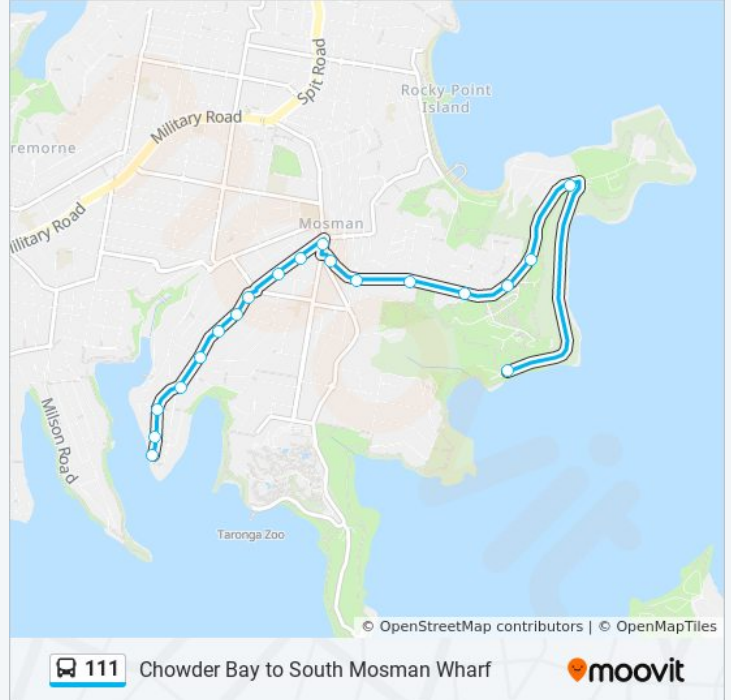

### Direction: Chowder Bay

19 stops

[VIEW LINE SCHEDULE](#)

- South Mosman Wharf, Musgrave St
- Musgrave St at McLeod St
- Raglan St at Musgrave St
- Raglan St at Mosman St
- Raglan St opp Clanalpine St
- Raglan St opp Calypso Ave
- Raglan St before Canrobert St
- Mosman Preparatory School, Raglan St
- Raglan St at Hamlet Lane
- Mosman High School, Military Rd
- Mosman High School, Gladstone Ave
- Military Rd after Raglan St
- Middle Head Rd opp King Max St
- Middle Head Rd after Gordon St
- Middle Head Rd opp Markham Cl
- Middle Head Rd at Cobbittee St
- Middle Head Rd opp Read Pl
- Balmoral Naval Hospital, Middle Head Rd
- Chowder Bay Rd opp Sydney Institute of Marine Science

**Trip Duration:** 4 min

**Line Summary:**

**Direction: South Mosman Wharf**

19 stops

[VIEW LINE SCHEDULE](#)

Chowder Bay Rd opp Sydney Institute of Marine Science

Middle Head Rd opp Balmoral Naval Hospital

23 Musgrave St

**111 bus Time Schedule**

South Mosman Wharf Route Timetable:

Sunday	08:42 - 20:10
Monday	06:09 - 20:08
Tuesday	06:09 - 20:08
Wednesday	06:09 - 20:08
Thursday	06:09 - 20:08
Friday	06:09 - 20:08
Saturday	07:16 - 20:10

**111 bus Info**

**Direction:** South Mosman Wharf

**Stops:** 19

**Trip Duration:** 14 min

**Line Summary:**

111 bus time schedules and route maps are available in an offline PDF at [moovitapp.com](https://moovitapp.com). Use the [Moovit App](#) to see live bus times, train schedule or subway schedule, and step-by-step directions for all public transit in Sydney.