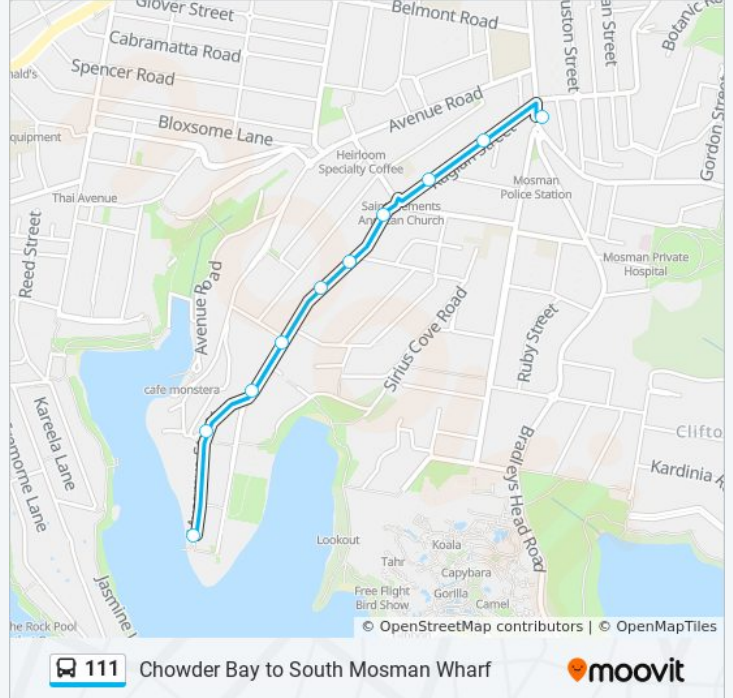

### Direction: Chowder Bay

19 stops

[VIEW LINE SCHEDULE](#)

- South Mosman Wharf, Musgrave St
- Musgrave St at McLeod St
- Raglan St at Musgrave St
- Raglan St at Mosman St
- Raglan St opp Clanalpine St
- Raglan St opp Calypso Ave
- Raglan St before Canrobert St
- Mosman Preparatory School, Raglan St
- Raglan St at Hamlet Lane
- Mosman High School, Military Rd
- Mosman High School, Gladstone Ave
- Military Rd after Raglan St
- Middle Head Rd opp King Max St
- Middle Head Rd after Gordon St
- Middle Head Rd opp Markham Cl
- Middle Head Rd at Cobbittee St
- Middle Head Rd opp Read Pl
- Balmoral Naval Hospital, Middle Head Rd
- Chowder Bay Rd opp Sydney Institute of Marine Science

- South Mosman Wharf, Musgrave St
- Musgrave St at McLeod St
- Raglan St at Musgrave St
- Raglan St at Mosman St
- Raglan St opp Clanalpine St
- Raglan St opp Calypso Ave
- Raglan St before Canrobert St
- Mosman Preparatory School, Raglan St
- Raglan St at Hamlet Lane
- Military Rd after Raglan St

**Trip Duration:** 4 min

**Line Summary:**

**Direction: South Mosman Wharf**

19 stops

[VIEW LINE SCHEDULE](#)

Chowder Bay Rd opp Sydney Institute of Marine Science

Middle Head Rd opp Balmoral Naval Hospital

23 Musgrave St

**111 bus Time Schedule**

South Mosman Wharf Route Timetable:

Sunday	08:42 - 20:10
Monday	06:09 - 20:08
Tuesday	06:09 - 20:08
Wednesday	06:09 - 20:08
Thursday	06:09 - 20:08
Friday	06:09 - 20:08
Saturday	07:16 - 20:10