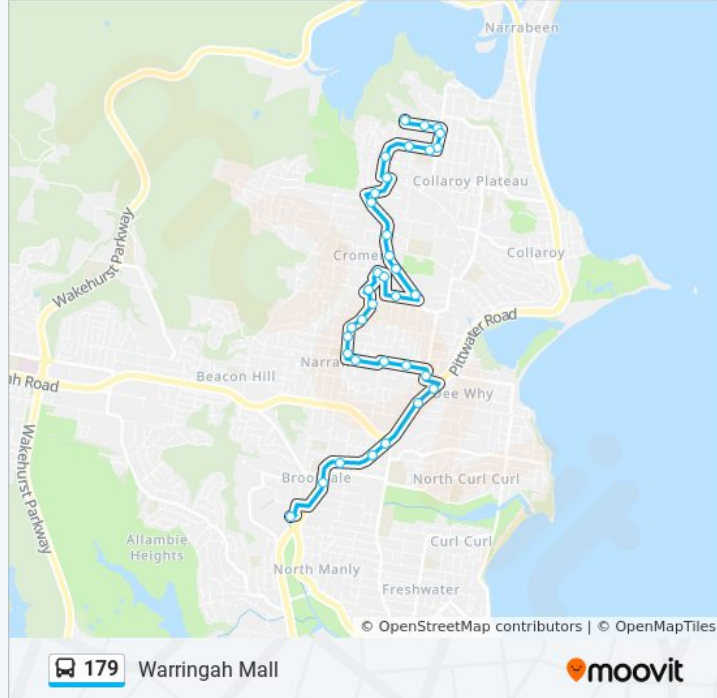

**179 bus Info**

**Direction:** Warringah Mall

**Stops:** 35

**Trip Duration:** 30 min

**Line Summary:**

Alfred St opp Greenwood Ave

Alfred St at Parr Pde

Alfred St at Alamein Ave

McIntosh Rd opp Mundara Pl

McIntosh Rd at Victor Rd

McIntosh Rd at Vale Ave

St Davids Ave at Pittwater Rd

Dee Why Shops, Pittwater Rd

Pittwater Rd after Pacific Pde

Pittwater Rd after Harbord Rd

Pittwater Rd opp Manly Leagues Club

### Direction: Wheeler Heights

35 stops

[VIEW LINE SCHEDULE](#)

Warringah Mall, Green St

Pittwater Rd at Old Pittwater Rd

Brookvale Oval, Pittwater Rd

Manly Leagues Club, Pittwater Rd

Pittwater Rd at Warringah Rd

### 179 bus Info

**Direction:** Wheeler Heights

**Stops:** 35

**Trip Duration:** 29 min

**Line Summary:**

Alfred St opp Rayner Ave

Alfred St opp Rowena Rd

Alfred St after Maas St