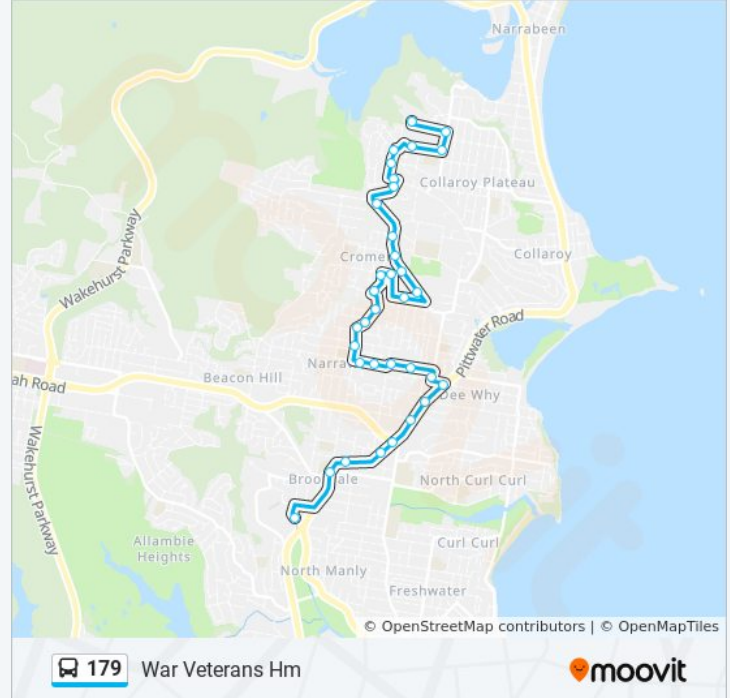

Alfred St opp Rayner Ave

Alfred St opp Rowena Rd

Alfred St after Maas St

Alfred St at Carawa Rd

Carawa Rd opp Tennyson Rd

Tennyson Rd opp Prescott Ave

Cromer Community Centre, Fisher Rd

Fisher Rd North after Carawa Rd

Fisher Rd North opp Dee Why Bowling & Recreation Club

Fisher Rd at Grover Ave

South Creek Rd after Toronto Ave

Ambleside Reserve, Ambleside St

Heather St before Kirkstone Rd

Kirkstone Rd opp Carlisle St

Kirkstone Rd at Rose Ave

Rose Ave opp Grasmere Cres

St Rose's Primary School, Rose Ave

Veterans Pde at Lantana Ave

Lantana Ave opp Lantana Lodge

RSL ANZAC Village, Lakeshore Dr

179 bus time schedules and route maps are available in an offline PDF at moovitapp.com. Use the [Moovit App](#) to see live bus times, train schedule or subway schedule, and step-by-step directions for all public transit in Sydney.

[About Moovit](#) • [MaaS Solutions](#) • [Supported Countries](#) • [Mooviter Community](#)

© 2024 Moovit - All Rights Reserved

Check Live Arrival Times