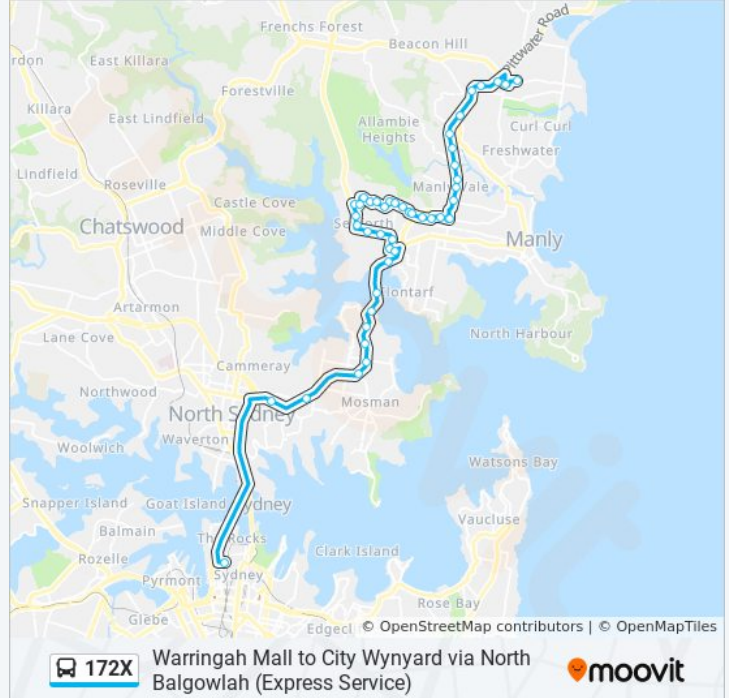

**172X bus Info**

**Direction:** St Luke's Dy

**Stops:** 45

**Trip Duration:** 25 min

**Line Summary:**

Lister Ave at Wakehurst Pkwy

Clontarf St at Lister Ave

Urunga St at Clontarf St

Condamine St after Gordon St

Miller Reserve, Condamine St

Condamine St after James St

Condamine St at Pozieres Pde

Warringah Mall, Pittwater Rd, Stand D

Pittwater Rd at Old Pittwater Rd

Brookvale Oval, Pittwater Rd

Manly Leagues Club, Pittwater Rd

Harbord Rd at Headland Rd

St Luke's Grammar School, Headland Rd

**Direction: Warringah Mall**

43 stops

[VIEW LINE SCHEDULE](#)

Wynyard Station, Carrington St, Stand A

**172X bus Time Schedule**

Warringah Mall Route Timetable:

Sunday	06:45 - 23:55
Monday	06:35 - 23:55

Big Bear Shopping Centre, Military Rd

Military Rd opp Holt Ave

Spit Junction B-Line, Spit Rd

Spit Rd at Awaba St

Spit Rd opp Parriwi Rd