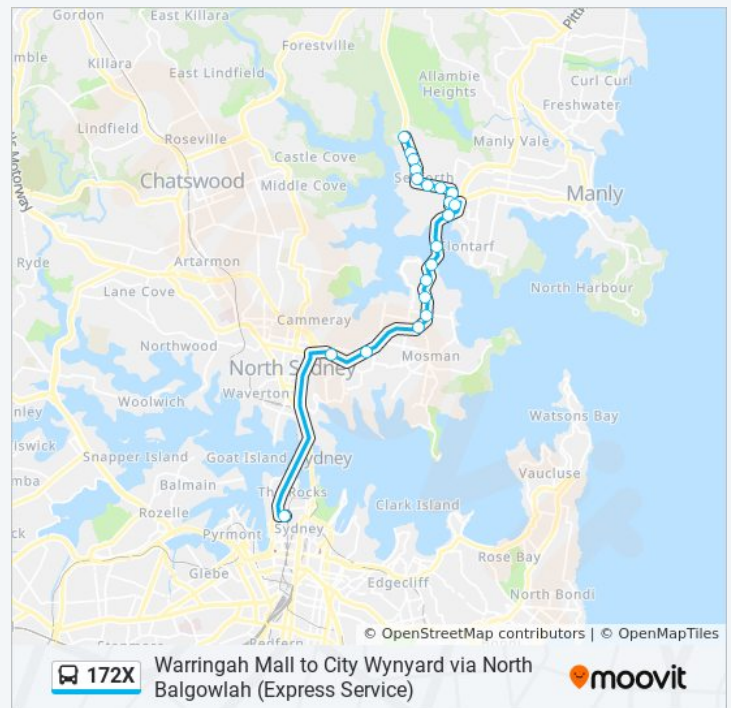

### Direction: City Wynyard

39 stops

[VIEW LINE SCHEDULE](#)

Warringah Mall, Pittwater Rd, Stand B

Condamine St opp Warringah Golf Club

Condamine St at Gordon St

Manly Vale Community Centre, Condamine St

Manly Vale B-Line, Condamine St

**Stops:** 20

**Trip Duration:** 38 min

**Line Summary:**

Sydney Rd opp Kempbridge Ave

Frenchs Forest Rd at Ellery Pde

Frenchs Forest Rd opp Seaforth Public School

Frenchs Forest Rd opp Baringa Ave

Frenchs Forest Rd at Redman St

Clontarf St opp Montauban Ave

Wakehurst Pkwy before Castle Cct

Wakehurst Pkwy opp Lister Ave

Wakehurst Pkwy opp Armstrong St

Seaforth Oval, Wakehurst Pkwy

**Direction: St Luke's Dy**

45 stops

[VIEW LINE SCHEDULE](#)

**172X bus Info**

**Direction:** St Luke's Dy

**Stops:** 45

**Trip Duration:** 25 min

**Line Summary:**

Lister Ave at Wakehurst Pkwy

Clontarf St at Lister Ave

Urunga St at Clontarf St