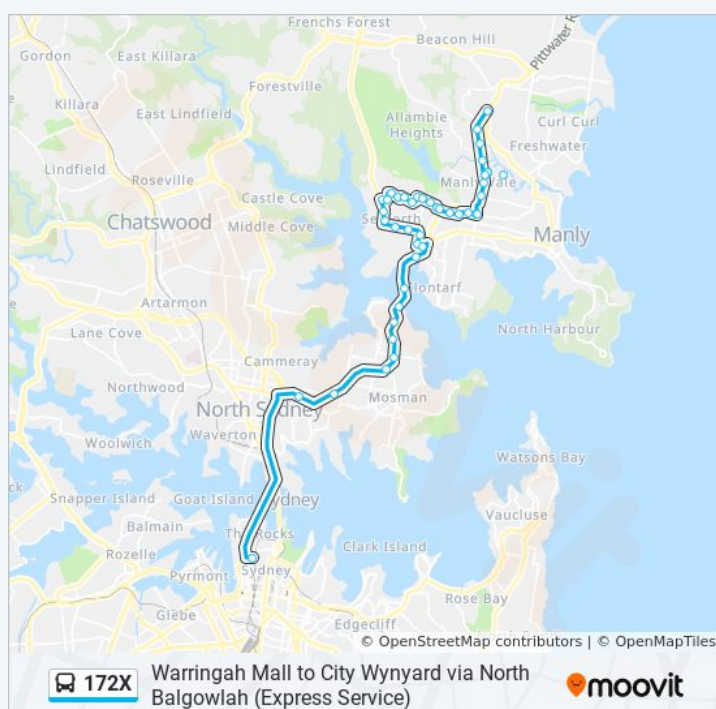

Big Bear Shopping Centre, Military Rd

Military Rd opp Holt Ave

Spit Junction B-Line, Spit Rd

Spit Rd at Awaba St

Spit Rd opp Parriwi Rd

Spit Rd before Medusa St

Spit Rd at Pearl Bay Ave

Spit West Reserve, Spit Rd

Manly Rd opp Avona Cres

Sydney Rd opp Kempbridge Ave

Frenchs Forest Rd at Ellery Pde

Frenchs Forest Rd opp Seaforth Public School

Frenchs Forest Rd opp Baringa Ave

Frenchs Forest Rd at Redman St

Clontarf St opp Montauban Ave

Wakehurst Pkwy before Castle Cct

Lister Ave at Wakehurst Pkwy

Clontarf St at Lister Ave

Urunga St at Clontarf St

Urunga St at Dorrigo Ave

Coramba St after Taree Ave

Coramba St at Eileen St

Eileen St at Woodbine St

Woodbine Street Shops, Woodbine St

Woodbine St at Kalau St

Daisy St opp Woodbine St

Myrtle St at Abingdon St

Kitchener St opp Wanganella St

Kitchener St at West St

Balgowlah Rd opp Woodland St

Balgowlah Rd before Condamine St

Condamine St at Balgowlah Rd

Manly Vale B-Line, Condamine St

Tuesday	06:35 - 23:55
Wednesday	06:35 - 23:55
Thursday	06:35 - 23:55
Friday	06:35 - 23:55
Saturday	06:45 - 23:55

172X bus Info

Direction: Warringah Mall

Stops: 43

Trip Duration: 42 min

Line Summary: