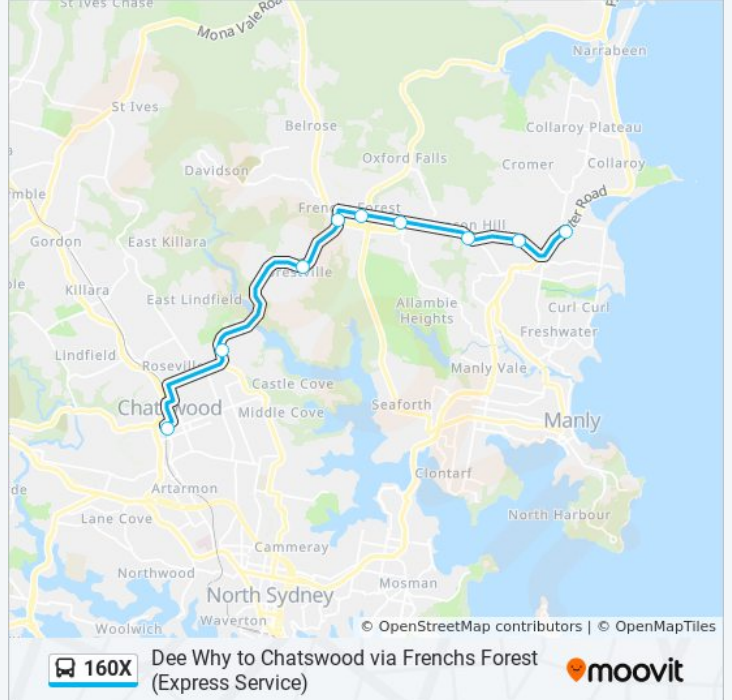

Dee Why to Chatswood via Frenchs Forest (Express Service)

Get The App

The 160X bus line (Dee Why to Chatswood via Frenchs Forest (Express Service)) has 2 routes. For regular weekdays, their operation hours are:

- Dee Why Shops, Pittwater Rd
- Warringah Rd opp Alfred St
- Warringah Rd at Willandra Rd
- Frenchs Forest Rd opp Inverness Ave
- Nth Beaches Hospital, Frenchs Forest Rd
- Rabbett St at Forest Way
- Warringah Rd at Starkey St
- Babbage Rd at Allan St
- Chatswood Station, Stand D

160X bus Info

Direction: Chatswood

Stops: 9

Trip Duration: 32 min

Line Summary:

Direction: Dee Why

9 stops

[VIEW LINE SCHEDULE](#)

- Chatswood Station, Stand A
- Babbage Rd at Park Ave
- Warringah Rd after Ferguson St
- Forestway Shopping Centre, Forest Way
- Frenchs Forest Rd opp Nth Beaches Hospital
- Skyline Shops, Frenchs Forest Rd E
- Warringah Rd before Willandra Rd
- Warringah Rd before Alfred St
- Dee Why B-Line, Pittwater Rd