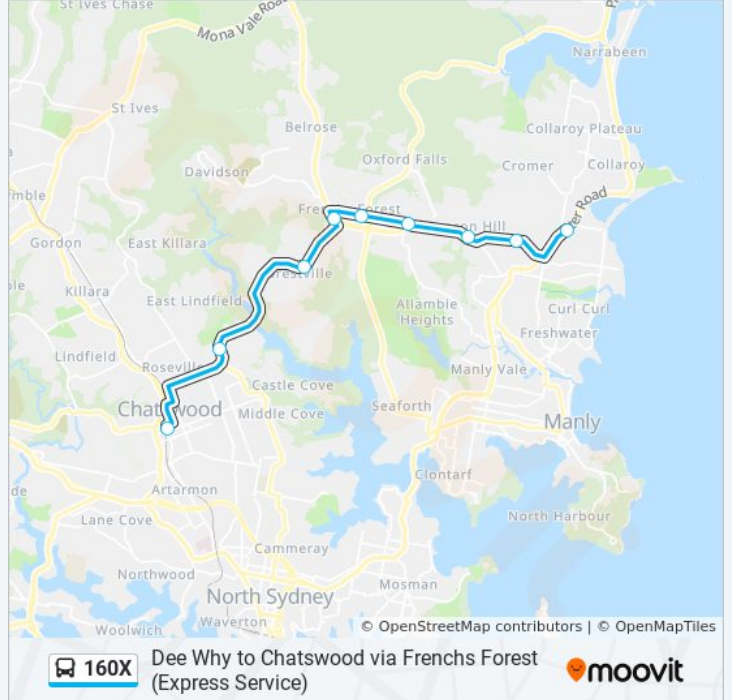

- Dee Why Shops, Pittwater Rd
- Warringah Rd opp Alfred St
- Warringah Rd at Willandra Rd
- Frenchs Forest Rd opp Inverness Ave
- Nth Beaches Hospital, Frenchs Forest Rd
- Rabbett St at Forest Way
- Warringah Rd at Starkey St
- Babbage Rd at Allan St
- Chatswood Station, Stand D

160X bus Info

Direction: Chatswood

Stops: 9

Trip Duration: 32 min

Line Summary:

Direction: Dee Why

9 stops

[VIEW LINE SCHEDULE](#)

- Chatswood Station, Stand A
- Babbage Rd at Park Ave
- Warringah Rd after Ferguson St
- Forestway Shopping Centre, Forest Way
- Frenchs Forest Rd opp Nth Beaches Hospital
- Skyline Shops, Frenchs Forest Rd E
- Warringah Rd before Willandra Rd
- Warringah Rd before Alfred St
- Dee Why B-Line, Pittwater Rd

160X bus Info

Direction: Dee Why

Stops: 9

Trip Duration: 33 min

Line Summary:

160X bus time schedules and route maps are available in an offline PDF at moovitapp.com. Use the [Moovit App](#) to see live bus times, train schedule or subway schedule, and step-by-step directions for all public transit in Sydney.