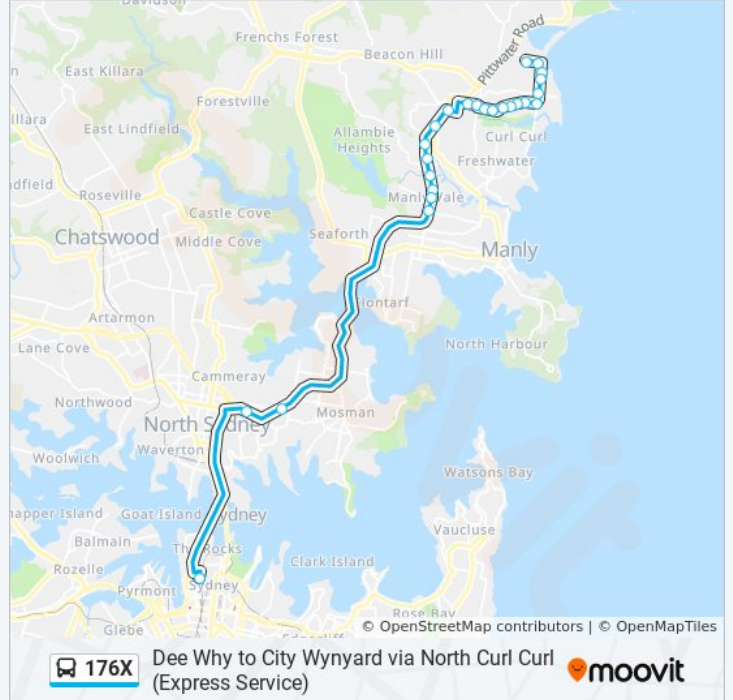

Pitt Rd opp Granger Ave

Pitt Rd at Griffin Rd

Griffin Rd after Headland Rd

Griffin Rd at Boronia St

The Strand after Pacific Pde

Howard Ave after The Strand

Howard Ave at Avon Rd

176X bus time schedules and route maps are available in an offline PDF at moovitapp.com. Use the Moovit App to see live bus times, train schedule or subway schedule, and step-by-step directions for all public transit in Sydney.

© 2024 Moovit - All Rights Reserved