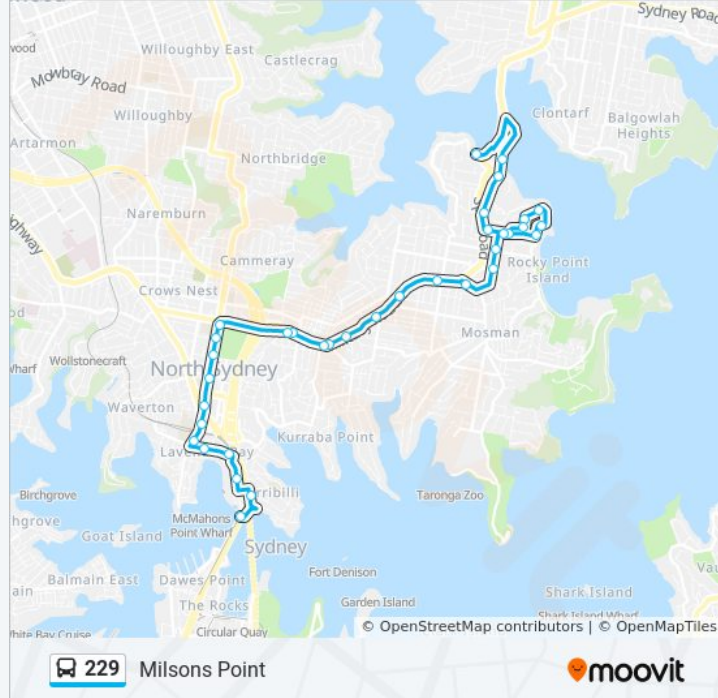

Direction: Milsons Point

Stops: 36

Trip Duration: 42 min

Line Summary:

Military Rd before Hampden Ave

Neutral Bay Junction, Military Rd, Stand D

Neutral Bay Junction, Military Rd, Stand B

Military Rd opp Big Bear Shopping Centre

Miller St before Blue St

Blues Point Rd before Lavender St

Lavender St before Walker St

Lavender St opp Cliff St

Milsons Point Station, Alfred St Sth

Broughton St at Pitt St

Olympic Dr before Alfred St

Direction: North Sydney

28 stops

[VIEW LINE SCHEDULE](#)

Pearl Bay Ave opp Moss Lane

63 Parriwi Rd

Parriwi Rd after Cyprian St

Parriwi Rd at Upper Fairfax Rd

Stanton Rd after Spit Rd

Stanton Rd at Tivoli St

229 bus Info

Direction: North Sydney

Stops: 28

Trip Duration: 36 min

Line Summary:

Stanton Rd opp Hampden St

Moruben Rd at Awaba St

Moruben Rd opp Punch St