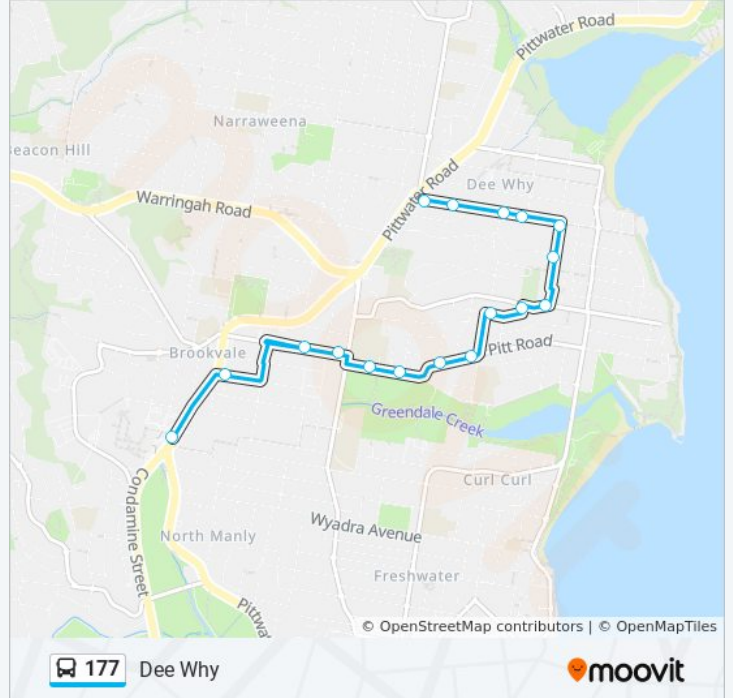

### Direction: Dee Why

17 stops

[VIEW LINE SCHEDULE](#)

Warringah Mall, Pittwater Rd, Stand D  
Sydenham Rd at Pittwater Rd  
Winbourne Rd before Carter Rd  
Winbourne Rd before Harbord Rd  
Abbott Rd opp Denzil Joyce Oval  
Abbott Rd opp Reub Hudson Oval  
Pitt Rd at Fairport St  
Pitt Rd before Playfair Rd  
Parr Ave at Playfair Rd  
Parr Ave at Headland Rd  
Headland Rd at Wheeler Pde  
Wheeler Pde at The Crescent  
Wheeler Pde at Pacific Pde  
Pacific Pde opp Avon Rd  
Pacific Pde at The Crescent  
Pacific Pde opp Dee Why Market  
Dee Why Grand Shopping Centre, Pacific Pde

### 177 bus Info

**Direction:** Dee Why

**Stops:** 17

**Trip Duration:** 14 min

**Line Summary:**

## Direction: Warringah Mall

21 stops

[VIEW LINE SCHEDULE](#)

Dee Why Grand Shopping Centre, Pacific Pde

Sturdee Pde after Pittwater Rd

Pacific Pde opp Sturdee Pde

Pacific Pde opp The Crescent

Pacific Pde at Avon Rd

## 177 bus Info

**Direction:** Warringah Mall

**Stops:** 21

**Trip Duration:** 18 min

**Line Summary:**

Winbourne Rd after Mitchell Rd

Pittwater Rd after Chard Rd

Warringah Mall, Pittwater Rd, Stand B