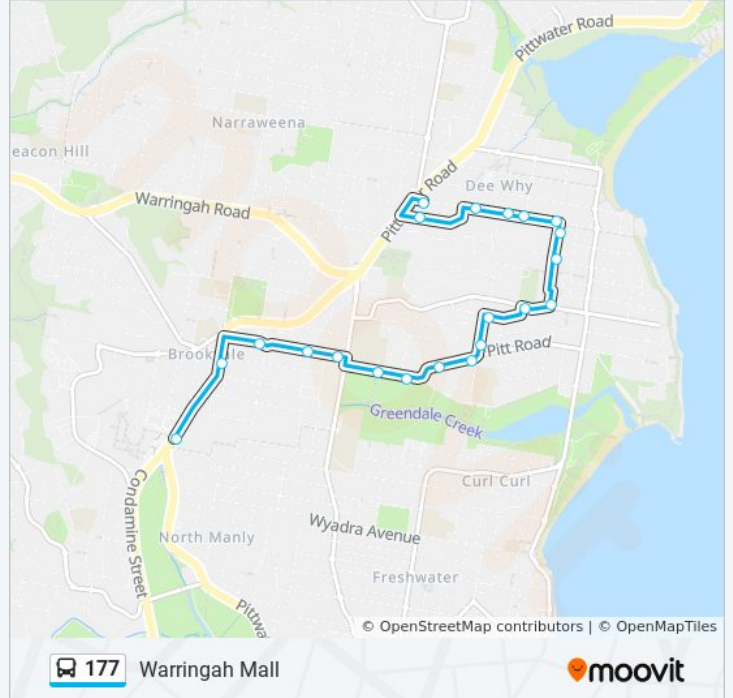

## Dee Why

[Get The App](#)

The 177 bus line (Dee Why) has 2 routes. For regular weekdays, their operation hours are:

(1) Dee Why: 09:56 - 16:31(2) Warringah Mall: 09:20 - 17:16

Use the Moovit App to find the closest 177 bus station near you and find out when is the next 177 bus arriving.

### Direction: Dee Why

17 stops

[VIEW LINE SCHEDULE](#)

Warringah Mall, Pittwater Rd, Stand D  
Sydenham Rd at Pittwater Rd  
Winbourne Rd before Carter Rd  
Winbourne Rd before Harbord Rd  
Abbott Rd opp Denzil Joyce Oval  
Abbott Rd opp Reub Hudson Oval  
Pitt Rd at Fairport St  
Pitt Rd before Playfair Rd  
Parr Ave at Playfair Rd  
Parr Ave at Headland Rd  
Headland Rd at Wheeler Pde  
Wheeler Pde at The Crescent  
Wheeler Pde at Pacific Pde  
Pacific Pde opp Avon Rd  
Pacific Pde at The Crescent  
Pacific Pde opp Dee Why Market  
Dee Why Grand Shopping Centre, Pacific Pde

## 177 bus Time Schedule

Warringah Mall Route Timetable:

Sunday	08:15 - 17:23
Monday	09:20 - 17:16
Tuesday	09:20 - 17:16
Wednesday	09:20 - 17:16
Thursday	09:20 - 17:16
Friday	09:20 - 17:16
Saturday	08:24 - 17:23

## 177 bus Info

**Direction:** Warringah Mall

**Stops:** 21

**Trip Duration:** 18 min

**Line Summary:**

Winbourne Rd after Mitchell Rd

Pittwater Rd after Chard Rd

Warringah Mall, Pittwater Rd, Stand B