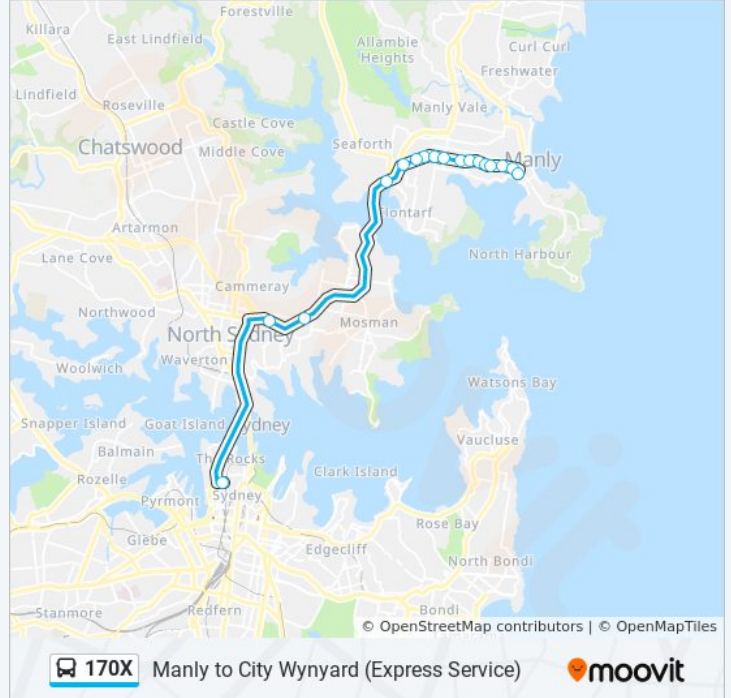

170X bus time schedules and route maps are available in an offline PDF at moovitapp.com. Use the [Moovit App](#) to see live bus times, train schedule or subway schedule, and step-by-step directions for all public transit in Sydney.

[About Moovit](#) • [MaaS Solutions](#) • [Supported Countries](#) • [Mooviter Community](#)

© 2024 Moovit - All Rights Reserved

Check Live Arrival Times