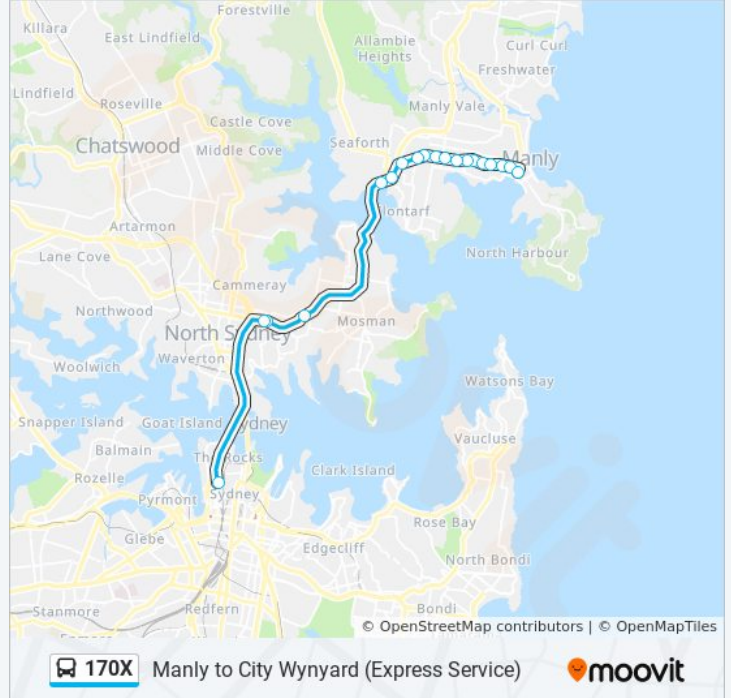

Manly to City Wynyard (Express Service)

Get The App

The 170X bus line (Manly to City Wynyard (Express Service)) has 2 routes. For regular weekdays, their operation hours are:

(1) City Wynyard: 05:57 - 09:02(2) Manly: 16:00 - 19:35

Use the Moovit App to find the closest 170X bus station near you and find out when is the next 170X bus arriving.

Direction: City Wynyard

19 stops

[VIEW LINE SCHEDULE](#)

- Manly Wharf, Belgrave St, Stand E
- Sydney Rd opp Ivanhoe Park
- Sydney Rd opp Birkley Rd
- Sydney Rd opp Crescent St
- Sydney Rd opp Cohen St
- Sydney Rd at Bellevue St
- Sydney Rd at Austin St
- Sydney Rd after Hill St
- Sydney Rd before Condamine St
- Sydney Rd at Woodland St
- Sydney Rd at West St
- Sydney Rd at Wanganella St
- Sydney Rd at Coral St
- Manly Rd at Heaton Ave
- Manly Rd at Avona Cres
- Military Rd at Spencer Rd
- Military Rd opp Big Bear Shopping Centre
- Watson Street Interchange, Stand B
- Wynyard Station, York St, Stand M

170X bus Info

Direction: City Wynyard

Stops: 19

Trip Duration: 43 min

Line Summary:

Direction: Manly

17 stops

[VIEW LINE SCHEDULE](#)

Wynyard Station, Carrington St, Stand A

Big Bear Shopping Centre, Military Rd

Military Rd opp Holt Ave

Manly Rd opp Avona Cres

Balgowlah Golf Club, Sydney Rd

Sydney Rd before Wanganella St

Sydney Rd at Rickard St