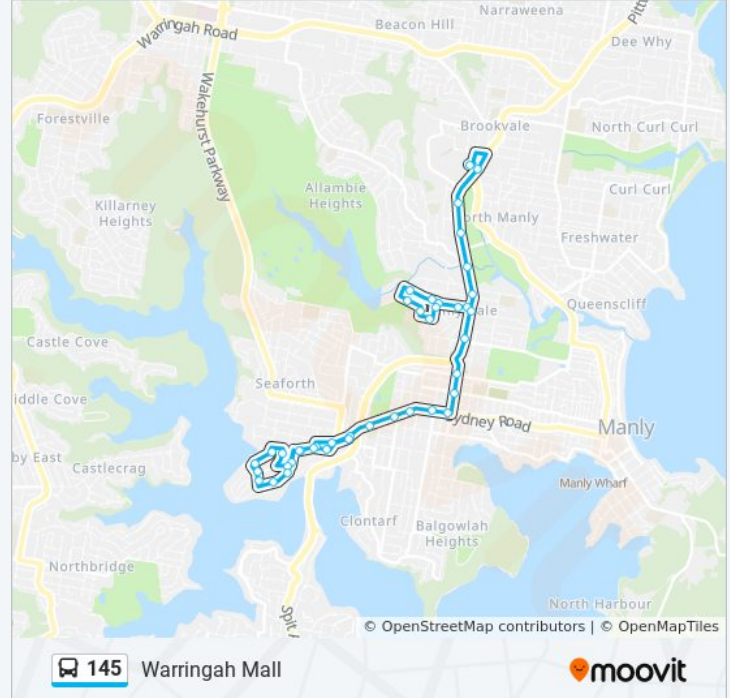

 145

Seaforth

Get The App

The 145 bus line (Seaforth) has 2 routes. For regular weekdays, their operation hours are:

(1) Seaforth: 10:22 - 16:22(2) Warringah Mall: 09:41 - 16:45

Use the Moovit App to find the closest 145 bus station near you and find out when is the next 145 bus arriving.

145 bus Info

Direction: Seaforth

Stops: 23

Trip Duration: 21 min

Line Summary:

Sydney Rd opp Kempbridge Ave

Direction: Warringah Mall

41 stops

145 bus Info

Direction: Warringah Mall

Stops: 41

Trip Duration: 29 min

Line Summary:

Sydney Rd before Wanganella St

Sydney Rd at Rickard St

Sydney Rd before Woodland St

Miller Reserve, Condamine St

Condamine St after James St

Condamine St at Pozieres Pde

Warringah Mall, Pittwater Rd, Stand D

Warringah Mall, Green St

145 bus time schedules and route maps are available in an offline PDF at moovitapp.com. Use the Moovit App to see live bus times, train schedule or subway schedule, and step-by-step directions for all public transit in Sydney.