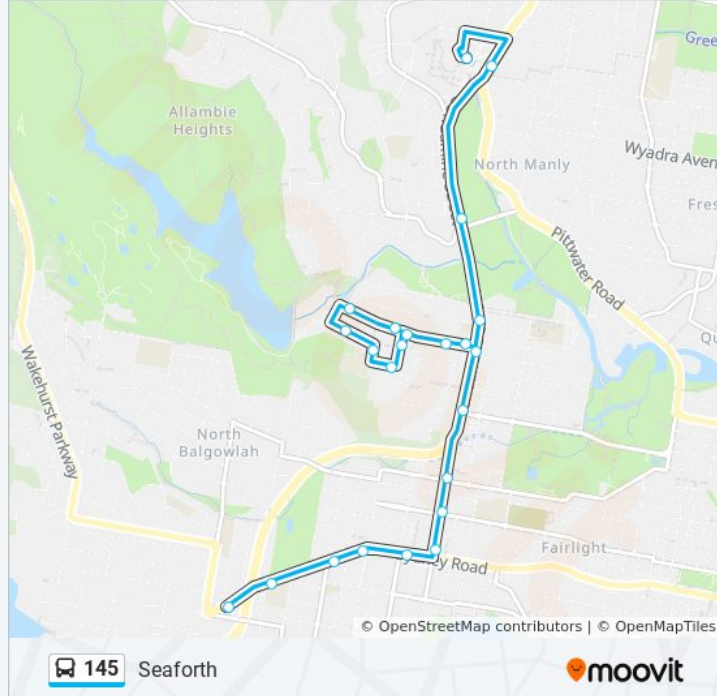

 145

Seaforth

Get The App

The 145 bus line (Seaforth) has 2 routes. For regular weekdays, their operation hours are:

(1) Seaforth: 10:22 - 16:22(2) Warringah Mall: 09:41 - 16:45

Use the Moovit App to find the closest 145 bus station near you and find out when is the next 145 bus arriving.

Direction: Seaforth

23 stops

[VIEW LINE SCHEDULE](#)

- Warringah Mall, Green St
- Warringah Mall, Pittwater Rd, Stand B
- Condamine St opp Warringah Golf Club
- Condamine St at Gordon St
- King St after Somerville Pl
- King St at Seebees St
- Seebrees St after King St
- Sunshine St opp Pineview Ave
- Gibbs St before Arana St
- Arana St before King St
- King St at Quinlan Pde
- King St opp Seebrees St
- St Kieran's Church, King St
- Manly Vale Community Centre, Condamine St
- Manly Vale B-Line, Condamine St
- Condamine St at Balgowlah Rd
- Condamine St at Griffiths St
- Balgowlah Uniting Church, Condamine St
- Sydney Rd at Woodland St
- Sydney Rd at West St
- Sydney Rd at Wanganella St
- Sydney Rd at Coral St

145 bus Info

Direction: Seaforth

Stops: 23

Trip Duration: 21 min

Line Summary:

Sydney Rd opp Kempbridge Ave

Direction: Warringah Mall

41 stops

145 bus Info

Direction: Warringah Mall

Stops: 41

Trip Duration: 29 min

Line Summary:

Sydney Rd before Wanganella St

Sydney Rd at Rickard St

Sydney Rd before Woodland St