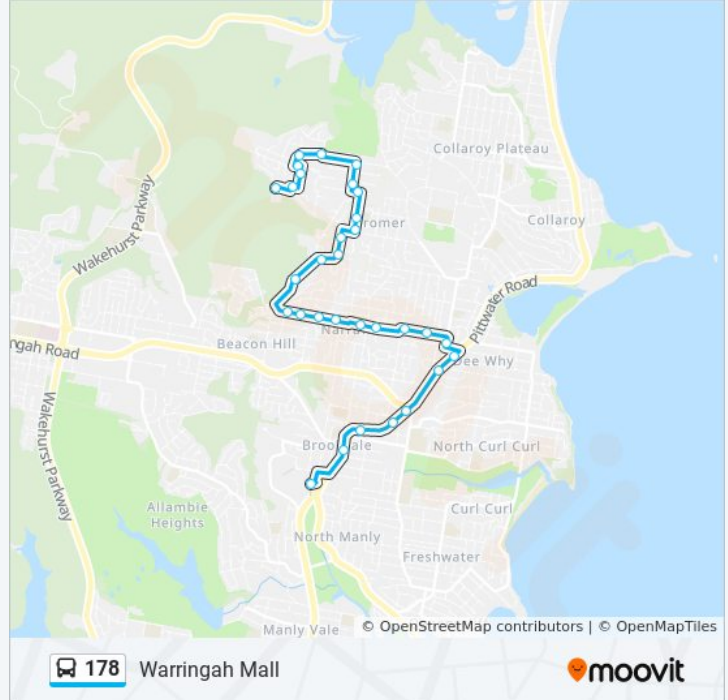

McIntosh Rd opp Edward St

Narraweena Public School, McIntosh Rd

McIntosh Rd opp Mundara Pl

McIntosh Rd at Victor Rd

McIntosh Rd at Vale Ave

St Davids Ave at Pittwater Rd

Dee Why Shops, Pittwater Rd

Pittwater Rd after Pacific Pde

Pittwater Rd after Harbord Rd

Pittwater Rd opp Manly Leagues Club

Pittwater Rd opp Brookvale Oval

Pittwater Rd after Chard Rd

Warringah Mall, Green St

178 bus time schedules and route maps are available in an offline PDF at moovitapp.com. Use the [Moovit App](#) to see live bus times, train schedule or subway schedule, and step-by-step directions for all public transit in Sydney.

[About Moovit](#) • [MaaS Solutions](#) • [Supported Countries](#) • [Mooviter Community](#)

© 2024 Moovit - All Rights Reserved

Check Live Arrival Times