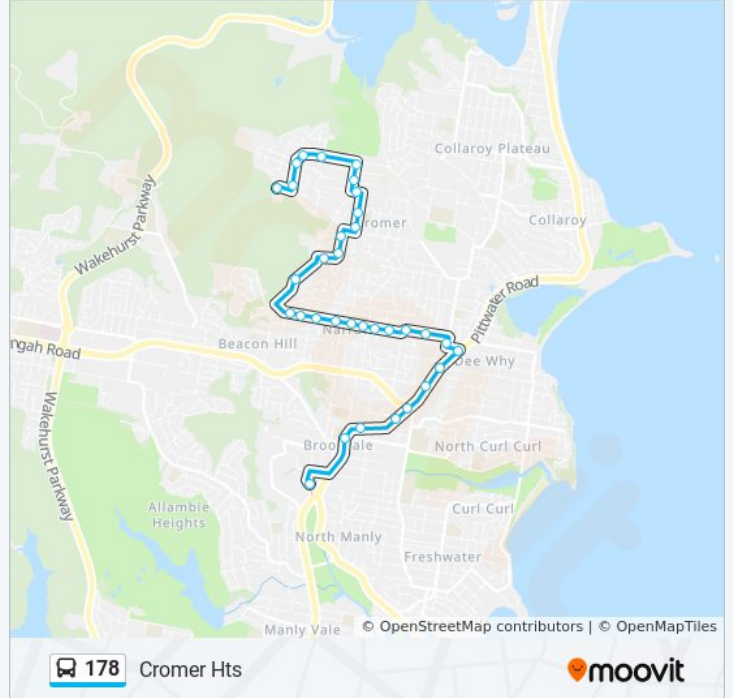

178 bus Info

Direction: Cromer Hts

Stops: 33

Trip Duration: 26 min

Line Summary:

Willandra Rd at Lidwina Pl
 Carcoola Rd opp Meehan Rd
 Carcoola Rd opp Cromer Public School
 Grover Ave before Carrington Ave
 Carrington Ave opp Washington Ave
 Carrington Ave at Toronto Ave
 Toronto Ave opp Cromer Rd
 Toronto Ave opp Truman Reserve
 Truman Ave at Badcoe Rd
 Truman Ave opp Truman Ave Shops
 Maybrook Village, Maybrook Ave

Direction: Dee Why

25 stops

[VIEW LINE SCHEDULE](#)

Maybrook Village, Maybrook Ave
 Howse Cres at Truman Ave
 McNamara Rd opp Howse Cres
 Badcoe Rd before Truman Ave
 Truman Reserve, Toronto Ave
 Toronto Ave at Cromer Rd
 Carrington Ave at Toronto Ave
 Carrington Ave at Washington Ave
 Grover Ave opp Carcoola Rd
 Cromer Public School, Carcoola Rd
 Carcoola Rd at Carawa Rd
 Willandra Rd opp Lidwina Pl
 Willandra Rd at Nalya Rd
 Willandra Retirement Village, Willandra Rd
 Willandra Village, Willandra Rd
 McIntosh Rd at Cousins Rd
 McIntosh Rd after Careden Ave
 McIntosh Rd opp Loch Etive Pl

178 bus Info

Direction: Dee Why

Stops: 25

Trip Duration: 20 min

Line Summary:

McIntosh Rd opp Edward St

Narraweena Public School, McIntosh Rd

McIntosh Rd opp Mundara Pl

178 bus Info

Direction: Warringah Mall

Stops: 31

Trip Duration: 28 min

Line Summary:

McIntosh Rd opp Edward St

Narraweena Public School, McIntosh Rd

McIntosh Rd opp Mundara Pl