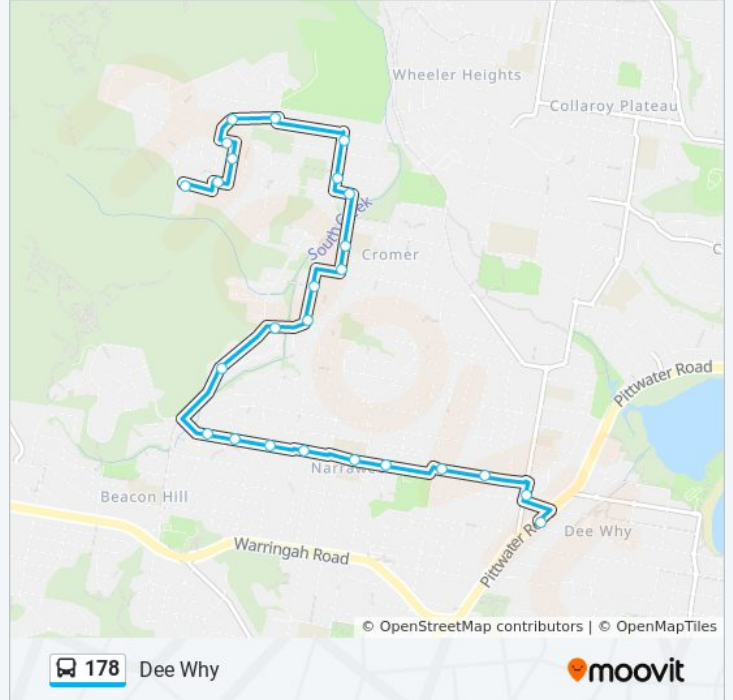

178 bus Info

Direction: Cromer Hts

Stops: 33

Trip Duration: 26 min

Line Summary:

Willandra Rd at Lidwina Pl
 Carcoola Rd opp Meehan Rd
 Carcoola Rd opp Cromer Public School
 Grover Ave before Carrington Ave
 Carrington Ave opp Washington Ave
 Carrington Ave at Toronto Ave
 Toronto Ave opp Cromer Rd
 Toronto Ave opp Truman Reserve
 Truman Ave at Badcoe Rd
 Truman Ave opp Truman Ave Shops
 Maybrook Village, Maybrook Ave

178 bus Info

Direction: Dee Why

Stops: 25

Trip Duration: 20 min

Line Summary:

McIntosh Rd opp Edward St

Narraweena Public School, McIntosh Rd

McIntosh Rd opp Mundara Pl

McIntosh Rd at Victor Rd

McIntosh Rd at Vale Ave

St Davids Ave at Pittwater Rd

Dee Why Shops, Pittwater Rd

Direction: St Luke's Dy

28 stops

[VIEW LINE SCHEDULE](#)

Maybrook Village, Maybrook Ave

178 bus Info

Direction: St Luke's Dy

Stops: 28

Trip Duration: 26 min

Line Summary:

McIntosh Rd opp Edward St

Narraweena Public School, McIntosh Rd

McIntosh Rd opp Mundara Pl