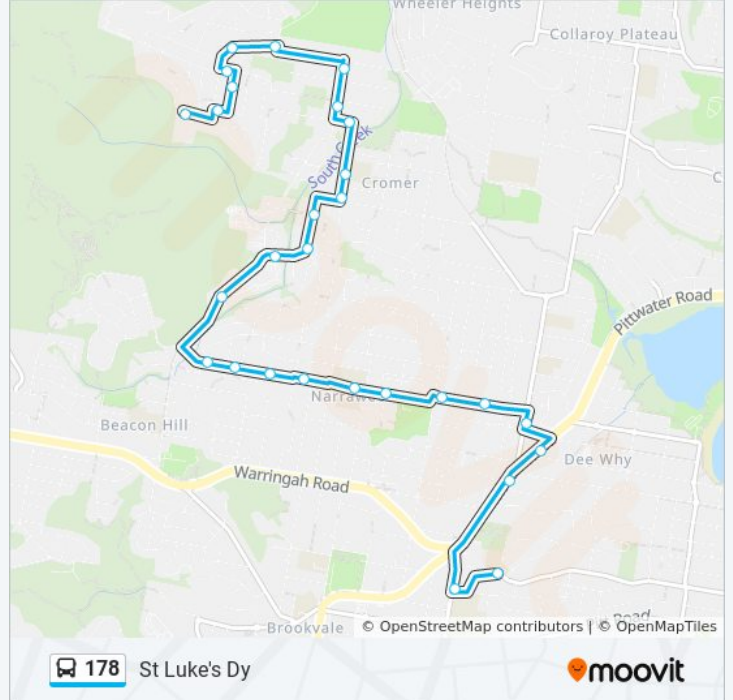

178 bus Info

Direction: St Luke's Dy

Stops: 28

Trip Duration: 26 min

Line Summary:

McIntosh Rd opp Edward St

Narraweena Public School, McIntosh Rd

McIntosh Rd opp Mundara Pl

McIntosh Rd at Victor Rd

McIntosh Rd at Vale Ave

St Davids Ave at Pittwater Rd

Dee Why Shops, Pittwater Rd

Pittwater Rd after Pacific Pde

Harbord Rd at Headland Rd

St Luke's Grammar School, Headland Rd

Direction: Warringah Mall

31 stops

[VIEW LINE SCHEDULE](#)

Maybrook Village, Maybrook Ave

Howse Cres at Truman Ave

McNamara Rd opp Howse Cres

Badcoe Rd before Truman Ave

Truman Reserve, Toronto Ave

Toronto Ave at Cromer Rd

178 bus Info

Direction: Warringah Mall

Stops: 31

Trip Duration: 28 min

Line Summary:

McIntosh Rd opp Edward St

Narraweena Public School, McIntosh Rd

McIntosh Rd opp Mundara Pl