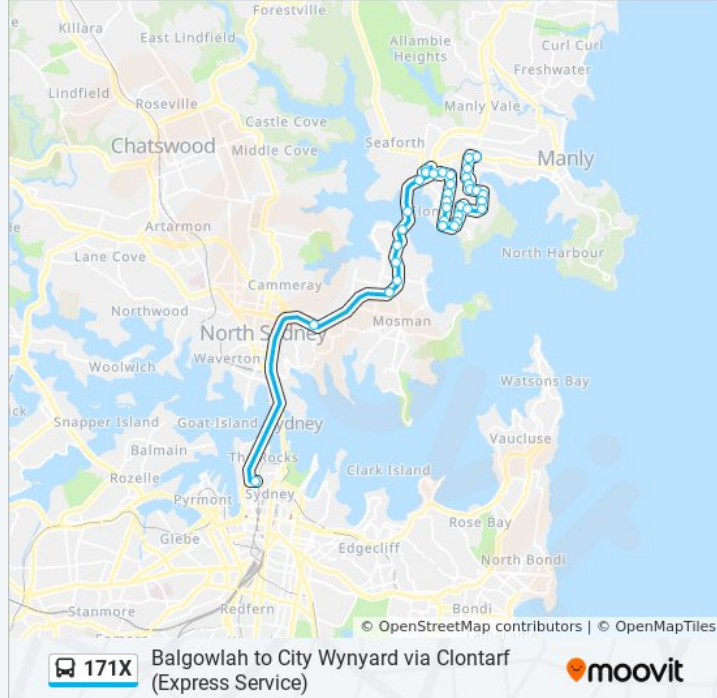

[VIEW LINE SCHEDULE](#)

Wynyard Station, Carrington St, Stand A

Neutral Bay Junction, Military Rd, Stand E

Spit Junction B-Line, Spit Rd

Spit Rd at Awaba St

Spit Rd opp Parriwi Rd

Spit Rd before Medusa St

Spit Rd at Pearl Bay Ave

Trip Duration: 46 min

Line Summary:

Woodland St after Alder St

Woodland St opp Bareena Dr

Woodland St before Ernest St

Curban St opp Bareena Park

Curban St opp Concise St

Curban St at Valley Rd

Direction: City Wynyard

35 stops

[VIEW LINE SCHEDULE](#)

Balgowlah Uniting Church, Condamine St

Sydney Rd at Woodland St

Woodland St before White St

Woodland St at Lower Beach St

Bungaloe Ave after Lower Beach St

171X bus Info

Direction: City Wynyard

Stops: 35

Trip Duration: 52 min

Line Summary:

Beatrice St opp Moore St

Beatrice St before Gordon St

Beatrice St opp Ernest St