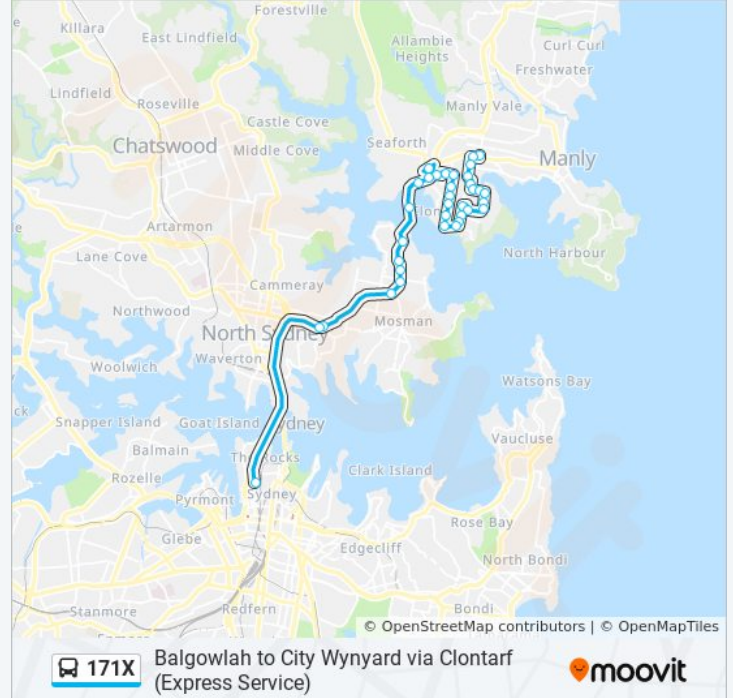

Beatrice St opp Moore St

Beatrice St before Gordon St

Beatrice St opp Ernest St

Beatrice St at The Walk

Beatrice St at New St

Seaview St at Upper Beach St

Upper Beach St at Kareema St

Ethel St at Plant St

Sydney Rd after Kempbridge Ave

Manly Rd at Heaton Ave

Manly Rd at Avona Cres

Spit East Reserve, Spit Rd

Spit Rd opp Medusa St

Spit Rd opp Bickell Rd

Spit Rd at Stanton Rd

Spit Rd after Awaba St

Spit Junction B-Line, Spit Rd

Neutral Bay Junction, Military Rd, Stand D

Neutral Bay Junction, Military Rd, Stand A

Wynyard Station, York St, Stand M

171X bus time schedules and route maps are available in an offline PDF at moovitapp.com. Use the Moovit App to see live bus times, train schedule or subway schedule, and step-by-step directions for all public transit in Sydney.

© 2024 Moovit - All Rights Reserved