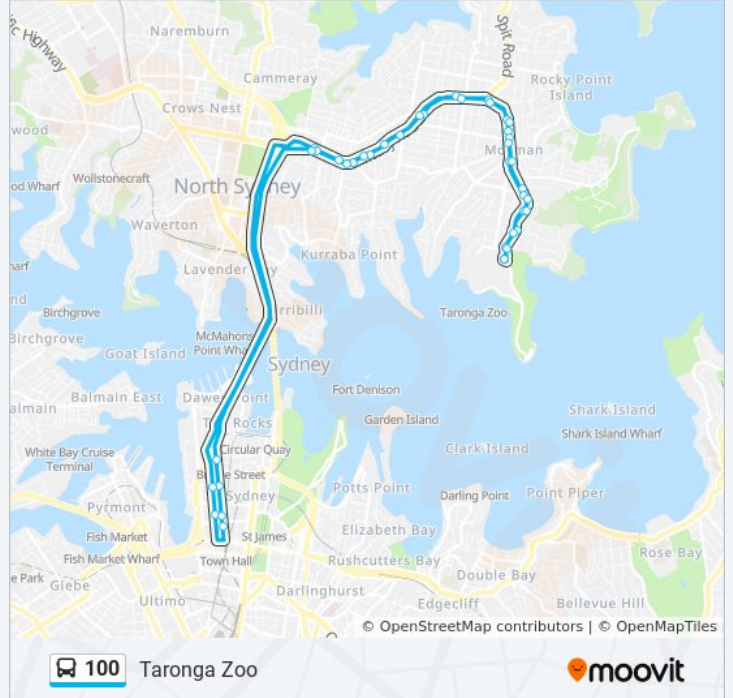

Lang Park, York St

Wynyard Station, York St, Stand H

QVB, York St, Stand E

QVB, York St, Stand D

Clarence St at Council Pl

Wynyard Station, Clarence St, Stand T

Big Bear Shopping Centre, Military Rd

Neutral Bay Junction, Military Rd, Stand E

Military Rd opp Hampden Ave

Military Rd opp Holt Ave

Military Rd at Prince St

Military Rd at Bond St

Spit Junction, Military Rd

Military Rd at Almora St

Military Rd opp Mosman High School

Military Rd after Raglan St

Bradleys Head Rd at King Max St

Bradleys Head Rd after Ellamatta Rd

Bradleys Head Rd opp Union St

Bradleys Head Rd at Thompson St

Bradleys Head Rd opp Whiting Beach Rd

Taronga Zoo, Bradleys Head Rd

100 bus time schedules and route maps are available in an offline PDF at moovitapp.com. Use the [Moovit App](#) to see live bus times, train schedule or subway schedule, and step-by-step directions for all public transit in Sydney.

[About Moovit](#) • [MaaS Solutions](#) • [Supported Countries](#) • [Mooviter Community](#)

© 2024 Moovit - All Rights Reserved

Check Live Arrival Times