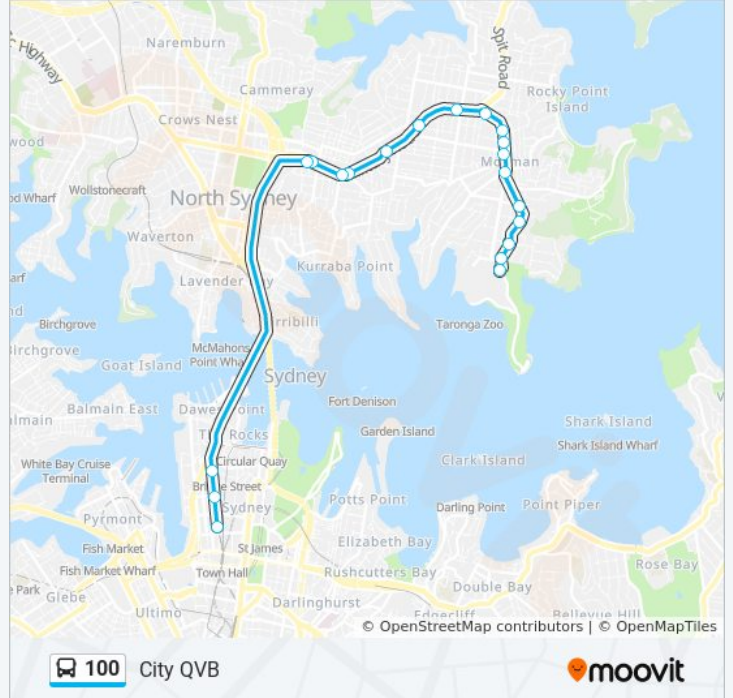

City QVB

Get The App

The 100 bus line (City QVB) has 2 routes. For regular weekdays, their operation hours are:

(1) City QVB: 07:06 - 09:21 (2) Taronga Zoo: 00:06 - 23:46

Use the Moovit App to find the closest 100 bus station near you and find out when is the next 100 bus arriving.

**Direction: City QVB**

20 stops

[VIEW LINE SCHEDULE](#)

- Taronga Zoo, Bradleys Head Rd
- Bradleys Head Rd at Whiting Beach Rd
- Bradleys Head Rd at Thompson St
- Bradleys Head Rd at Union St
- Bradleys Head Rd at Queen St
- Military Rd at Raglan St
- Mosman High School, Military Rd
- Military Rd at Gouldsbury St
- Military Rd opp Almora St
- Spit Junction, Military Rd
- Military Rd at Wudgong St
- Military Rd opp Prince St
- Military Rd at Spencer Rd
- Neutral Bay Junction, Military Rd, Stand D
- Neutral Bay Junction, Military Rd, Stand A
- Military Rd opp Big Bear Shopping Centre
- Watson Street Interchange, Stand A
- Lang Park, York St
- Wynyard Station, York St, Stand H
- QVB, York St, Stand E

**100 bus Info**

**Direction:** City QVB

**Stops:** 20

**Trip Duration:** 36 min

**Line Summary:**

**Direction: Taronga Zoo**

40 stops

[VIEW LINE SCHEDULE](#)

**100 bus Info**

**Direction:** Taronga Zoo

**Stops:** 40

**Trip Duration:** 61 min

**Line Summary:**

Lang Park, York St

Wynyard Station, York St, Stand H

QVB, York St, Stand E