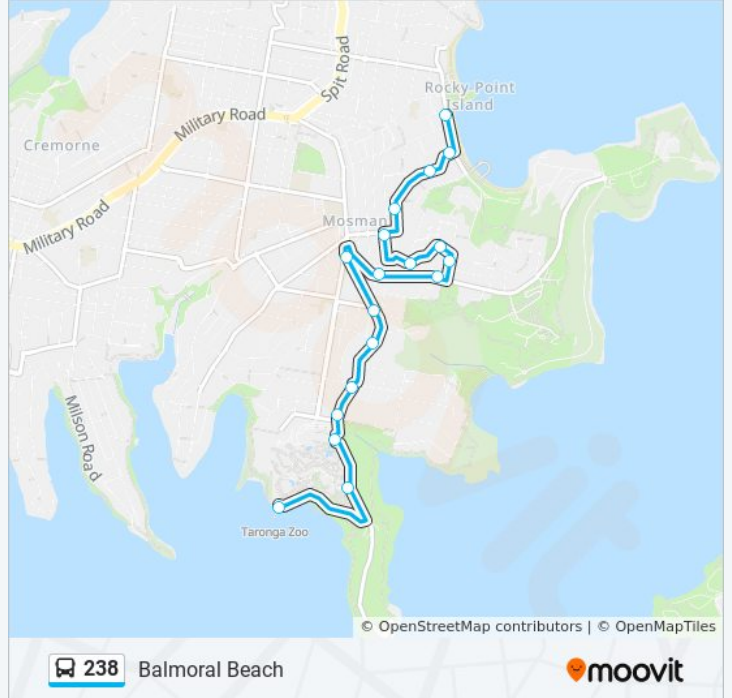

Direction: Balmoral Beach

18 stops

[VIEW LINE SCHEDULE](#)

- Taronga Zoo Wharf, Athol Wharf Rd
- Bradleys Head Rd opp Ashton Park
- Taronga Zoo, Bradleys Head Rd
- Bradleys Head Rd at Whiting Beach Rd
- Bradleys Head Rd at Thompson St
- Bradleys Head Rd at Union St
- Bradleys Head Rd at Queen St
- Bradleys Head Rd at Prince Albert St
- Middle Head Rd opp King Max St
- Middle Head Rd after Gordon St
- Beaconsfield Rd before Wolseley Rd
- Wolseley Rd at Gordon St
- Wolseley Rd at The Tar
- Redan St at Raglan St
- Raglan St opp Gibson Rd
- Raglan St at Esther Rd
- Raglan St at The Esplanade
- Hunter Park, The Esplanade

238 bus Time Schedule

Balmoral Beach Route Timetable:

Sunday	09:09 - 18:59
Monday	07:17 - 19:03
Tuesday	07:17 - 19:03
Wednesday	07:17 - 19:03
Thursday	07:17 - 19:03
Friday	07:17 - 19:03
Saturday	09:09 - 18:59

238 bus Info

Direction: Balmoral Beach

Stops: 18

Trip Duration: 13 min

Line Summary:

Direction: Taronga Zoo

3 stops

[VIEW LINE SCHEDULE](#)

238 bus Info

Direction: Taronga Zoo Whrf

Stops: 21

Trip Duration: 13 min

Line Summary:

Bradleys Head Rd opp Whiting Beach Rd

Taronga Zoo, Bradleys Head Rd

Taronga Zoo Wharf, Athol Wharf Rd