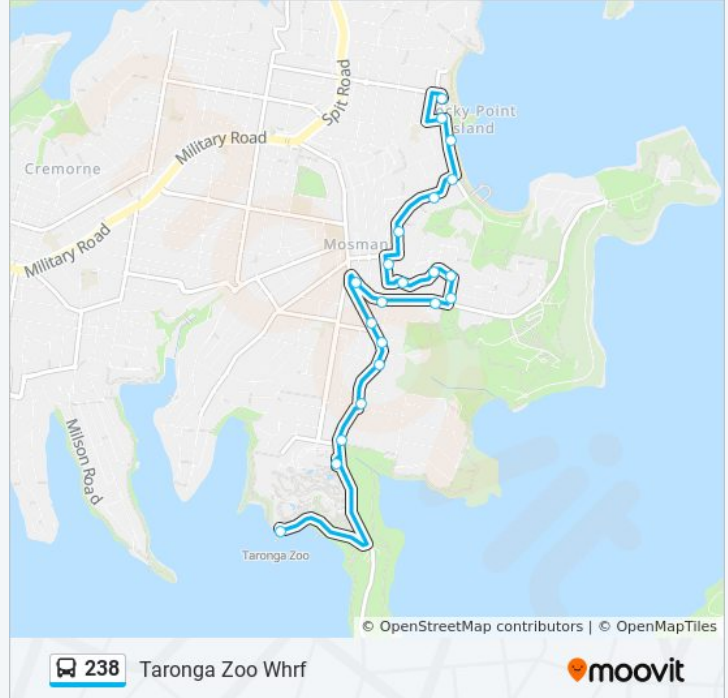

 238

Balmoral Beach

Get The App

The 238 bus line (Balmoral Beach) has 3 routes. For regular weekdays, their operation hours are:
 (1) Balmoral Beach: 07:17 - 19:03(2) Taronga Zoo: 09:35 - 14:35(3) Taronga Zoo Whrf: 06:55 - 18:42
 Use the Moovit App to find the closest 238 bus station near you and find out when is the next 238 bus arriving.

Direction: Balmoral Beach

18 stops

[VIEW LINE SCHEDULE](#)

- Taronga Zoo Wharf, Athol Wharf Rd
- Bradleys Head Rd opp Ashton Park
- Taronga Zoo, Bradleys Head Rd
- Bradleys Head Rd at Whiting Beach Rd
- Bradleys Head Rd at Thompson St
- Bradleys Head Rd at Union St
- Bradleys Head Rd at Queen St
- Bradleys Head Rd at Prince Albert St
- Middle Head Rd opp King Max St
- Middle Head Rd after Gordon St
- Beaconsfield Rd before Wolseley Rd
- Wolseley Rd at Gordon St
- Wolseley Rd at The Tar
- Redan St at Raglan St
- Raglan St opp Gibson Rd
- Raglan St at Esther Rd
- Raglan St at The Esplanade
- Hunter Park, The Esplanade

238 bus Time Schedule

Taronga Zoo Whrf Route Timetable:

Sunday	08:52 - 18:39
Monday	06:55 - 18:42
Tuesday	06:55 - 18:42
Wednesday	06:55 - 18:42
Thursday	06:55 - 18:42
Friday	06:55 - 18:42
Saturday	08:52 - 18:39

238 bus Info

Direction: Taronga Zoo Whrf

Stops: 21

Trip Duration: 13 min

Line Summary:

Bradleys Head Rd opp Whiting Beach Rd

Taronga Zoo, Bradleys Head Rd

Taronga Zoo Wharf, Athol Wharf Rd