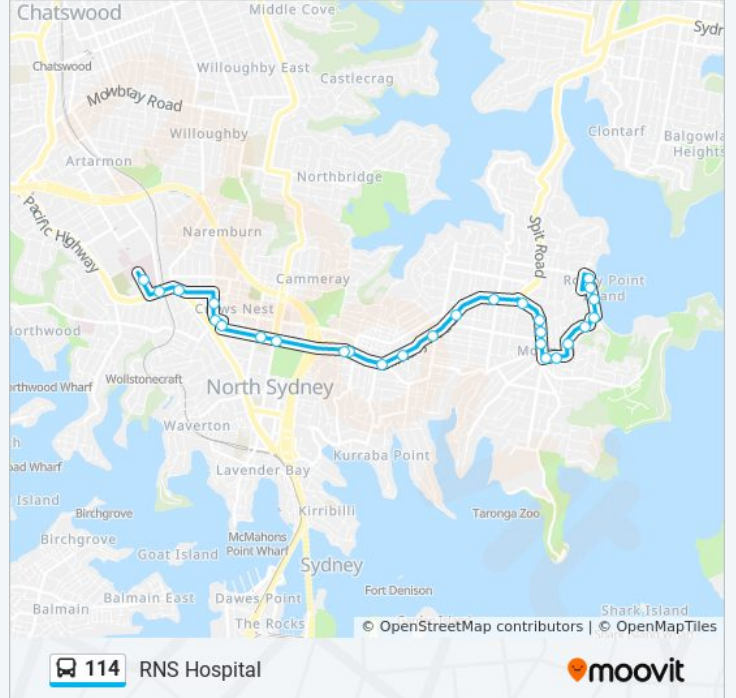

Direction: Balmoral Beach

29 stops

[VIEW LINE SCHEDULE](#)

- Royal North Shore Hospital, Reserve Rd
- St Leonards Station, Pacific Hwy, Stand A
- Pacific Hwy after Albany St
- Pacific Hwy before Falcon St
- Falcon St at Alexander St
- Falcon St at West St
- Falcon St at Bardsley Gdns
- Falcon St at Moodie St
- Big Bear Shopping Centre, Military Rd
- Neutral Bay Junction, Military Rd, Stand E
- Military Rd opp Hampden Ave
- Military Rd opp Holt Ave
- Military Rd at Prince St
- Military Rd at Bond St
- Spit Junction, Military Rd
- Military Rd at Almora St
- Military Rd opp Mosman High School
- Military Rd after Raglan St
- Prince Albert St opp Queen St
- Queenwood School for Girls, Queen St
- Mosman Preparatory School, Raglan St
- Raglan St at Hamlet Lane

Direction: RNS Hospital

27 stops

[VIEW LINE SCHEDULE](#)

The Esplanade at Awaba St
 Mandolong Rd at The Esplanade
 The Esplanade opp Hunter Park
 Raglan St at The Esplanade
 Raglan St opp Esther Rd
 Raglan St after Gibson Rd
 Raglan St at Muston St
 Raglan St at Military Rd
 Mosman High School, Military Rd
 Military Rd at Gouldsbury St
 Military Rd opp Almora St
 Spit Junction, Military Rd
 Military Rd at Wudgong St
 Military Rd opp Prince St
 Military Rd before Cabramatta Rd
 Military Rd before Hampden Ave
 Neutral Bay Junction, Military Rd, Stand C
 Military Rd opp Big Bear Shopping Centre

114 bus Info

Direction: RNS Hospital

Stops: 27

Trip Duration: 34 min

Line Summary:

Watson Street Interchange, Stand B

Falcon St at Miller St

North Sydney Boys High School, Falcon St

Alexander St after Falcon St

Crows Nest, Burlington St, Stand A

Willoughby Rd opp Holtermann St

Pacific Hwy before Christie St

St Leonards Station, Pacific Hwy, Stand C

Royal North Shore Hospital, Reserve Rd