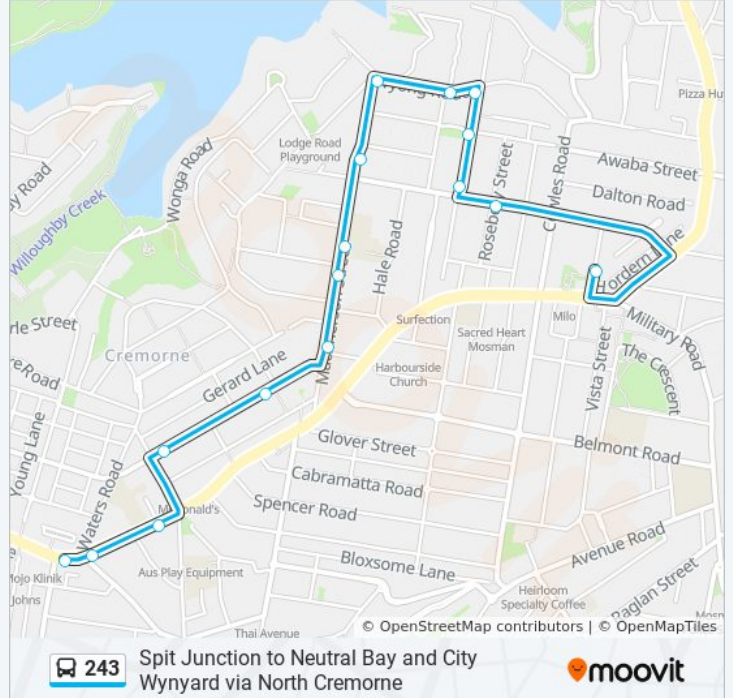

### Direction: City Wynyard

19 stops

[VIEW LINE SCHEDULE](#)

- Bridgepoint Shopping Centre, Brady St
- Ourimbah Rd at Rosebery St
- Countess St at Ourimbah Rd
- Countess Park, Countess St
- Countess St at Wyong Rd
- Wyong Rd at Congewoi Rd
- Wyong Rd at Macpherson St
- Macpherson St at Zahel Lane
- Middle Harbour Public School, Macpherson St
- Macpherson St opp Montague Rd
- Macpherson St at Prince St
- Gerard St opp Benelong Rd
- Gerard St before Winnie St
- Military Rd before Hampden Ave
- Neutral Bay Junction, Military Rd, Stand D
- Neutral Bay Junction, Military Rd, Stand A
- Military Rd opp Big Bear Shopping Centre
- Watson Street Interchange, Stand A
- Wynyard Station, York St, Stand M

### Direction: Neutral Bay Jn

16 stops

[VIEW LINE SCHEDULE](#)

- Bridgepoint Shopping Centre, Brady St
- Ourimbah Rd at Rosebery St
- Countess St at Ourimbah Rd
- Countess Park, Countess St
- Countess St at Wyong Rd
- Wyong Rd at Congewoi Rd
- Wyong Rd at Macpherson St
- Macpherson St at Zahel Lane
- Middle Harbour Public School, Macpherson St
- Macpherson St opp Montague Rd
- Macpherson St at Prince St
- Gerard St opp Benelong Rd
- Gerard St before Winnie St
- Military Rd before Hampden Ave
- Neutral Bay Junction, Military Rd, Stand D
- Neutral Bay Junction, Military Rd, Stand A

### Direction: Spit Jn

18 stops

[VIEW LINE SCHEDULE](#)

- Wynyard Station, York St, Stand K
- Wynyard Station, Clarence St, Stand T
- Big Bear Shopping Centre, Military Rd
- Neutral Bay Junction, Military Rd, Stand E
- Military Rd opp Hampden Ave
- Gerard St after Winnie St
- Gerard St at Benelong Rd
- Macpherson St opp Prince St
- Macpherson St at Montague Rd
- Macpherson St opp Middle Harbour Public School
- Macpherson St after Fernhurst Ave
- Macpherson St at Ellalong Rd
- Wyong Rd at Julian St
- Wyong Rd at Congewoi Rd
- Countess St at Wyong Rd
- Countess St opp Countess Park
- Countess St at Ourimbah Rd
- Bridgepoint Shopping Centre, Brady St