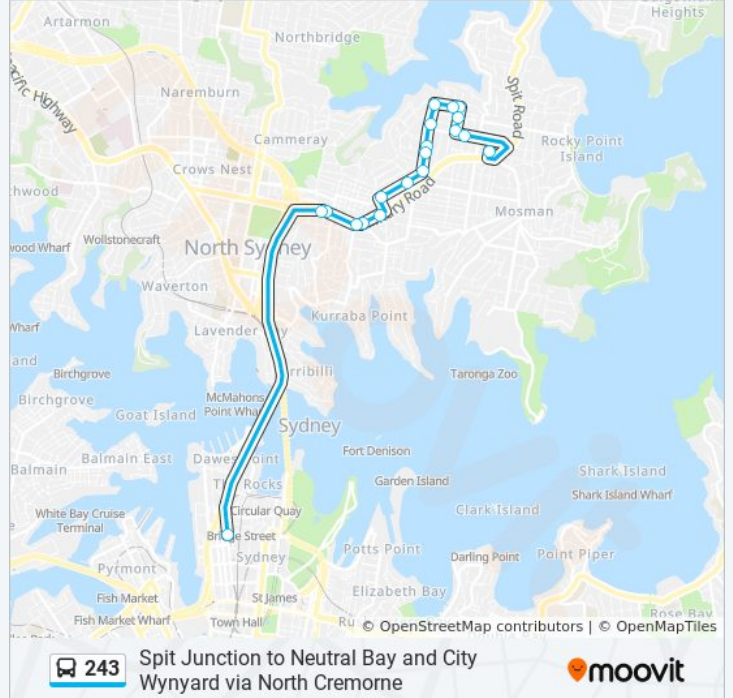

### Direction: City Wynyard

19 stops

[VIEW LINE SCHEDULE](#)

- Bridgepoint Shopping Centre, Brady St
- Ourimbah Rd at Rosebery St
- Countess St at Ourimbah Rd
- Countess Park, Countess St
- Countess St at Wyong Rd
- Wyong Rd at Congewoi Rd
- Wyong Rd at Macpherson St
- Macpherson St at Zahel Lane
- Middle Harbour Public School, Macpherson St
- Macpherson St opp Montague Rd
- Macpherson St at Prince St
- Gerard St opp Benelong Rd
- Gerard St before Winnie St
- Military Rd before Hampden Ave
- Neutral Bay Junction, Military Rd, Stand D
- Neutral Bay Junction, Military Rd, Stand A
- Military Rd opp Big Bear Shopping Centre
- Watson Street Interchange, Stand A
- Wynyard Station, York St, Stand M

### 243 bus Info

**Direction:** City Wynyard

**Stops:** 19

**Trip Duration:** 30 min

**Line Summary:**

### Direction: Neutral Bay Jn

16 stops

[VIEW LINE SCHEDULE](#)

- Bridgepoint Shopping Centre, Brady St
- Ourimbah Rd at Rosebery St
- Countess St at Ourimbah Rd
- Countess Park, Countess St
- Countess St at Wyong Rd
- Wyong Rd at Congewoi Rd
- Wyong Rd at Macpherson St
- Macpherson St at Zahel Lane
- Middle Harbour Public School, Macpherson St
- Macpherson St opp Montague Rd
- Macpherson St at Prince St
- Gerard St opp Benelong Rd
- Gerard St before Winnie St
- Military Rd before Hampden Ave
- Neutral Bay Junction, Military Rd, Stand D
- Neutral Bay Junction, Military Rd, Stand A