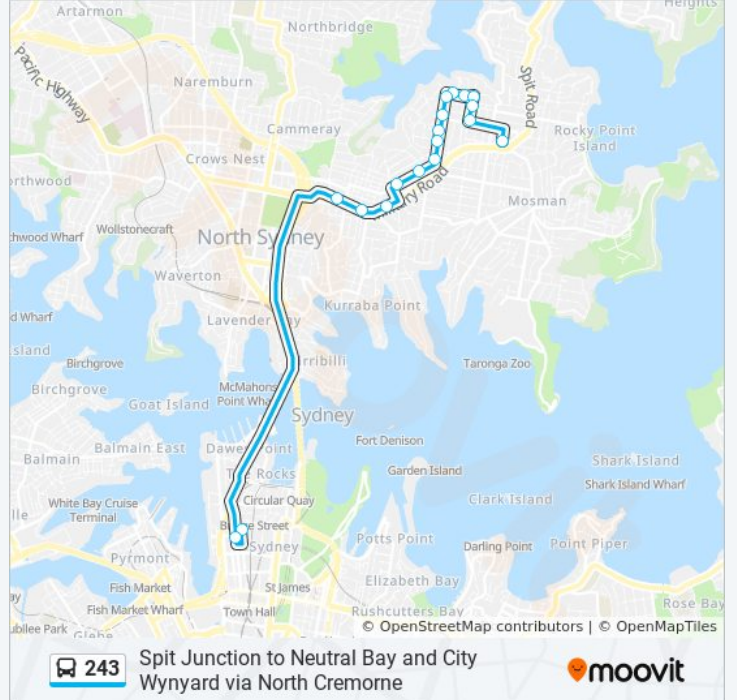

243 bus time schedules and route maps are available in an offline PDF at moovitapp.com. Use the [Moovit App](#) to see live bus times, train schedule or subway schedule, and step-by-step directions for all public transit in Sydney.

[About Moovit](#) • [MaaS Solutions](#) • [Supported Countries](#) • [Mooviter Community](#)

© 2024 Moovit - All Rights Reserved

Check Live Arrival Times