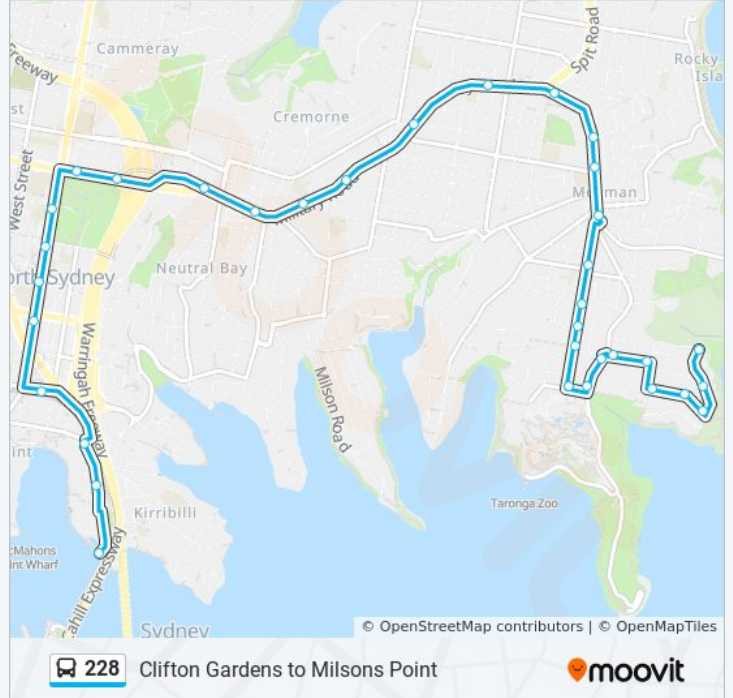

228 bus Info

Direction: Clifton Gardens

Stops: 34

Trip Duration: 37 min

Line Summary:

Prince Albert St opp Elfrida St
 Prince Albert St at Thompson St
 Prince Albert St opp Taronga Zoo
 Bradleys Head Rd at Whiting Beach Rd
 Bradleys Head Rd at Thompson St
 Thompson St at Bradleys Head Rd
 Thompson St at Burrawong Ave
 Kardinia Rd at Burrawong Ave
 Kardinia Rd before Morella Rd
 Kardinia Rd at Morella Rd
 Morella Rd before David St
 Clifton Gardens

Direction: Milsons Point

36 stops

[VIEW LINE SCHEDULE](#)

Clifton Gardens
 Morella Rd opp David St
 Kardinia Rd after Morella Rd
 Kardinia Rd before Burrawong Ave
 Kardinia Rd before Burrawong Ave
 Thompson St at Burrawong Ave
 Thompson St at Bradleys Head Rd
 Bradleys Head Rd opp Whiting Beach Rd
 Prince Albert St at Lennox St
 Prince Albert St at Elfrida St
 Prince Albert St opp Union St
 Prince Albert St at Queen St
 Military Rd at Raglan St
 Mosman High School, Military Rd
 Military Rd at Gouldsbury St
 Military Rd opp Almora St
 Spit Junction, Military Rd

228 bus Info

Direction: Milsons Point

Stops: 36

Trip Duration: 39 min

Line Summary:

Military Rd at Wudgong St

Military Rd opp Prince St

Military Rd at Spencer Rd

Neutral Bay Junction, Military Rd, Stand D

Neutral Bay Junction, Military Rd, Stand B

Military Rd opp Big Bear Shopping Centre

Watson Street Interchange, Stand B

Miller St at Falcon St

Miller St opp Carlow St