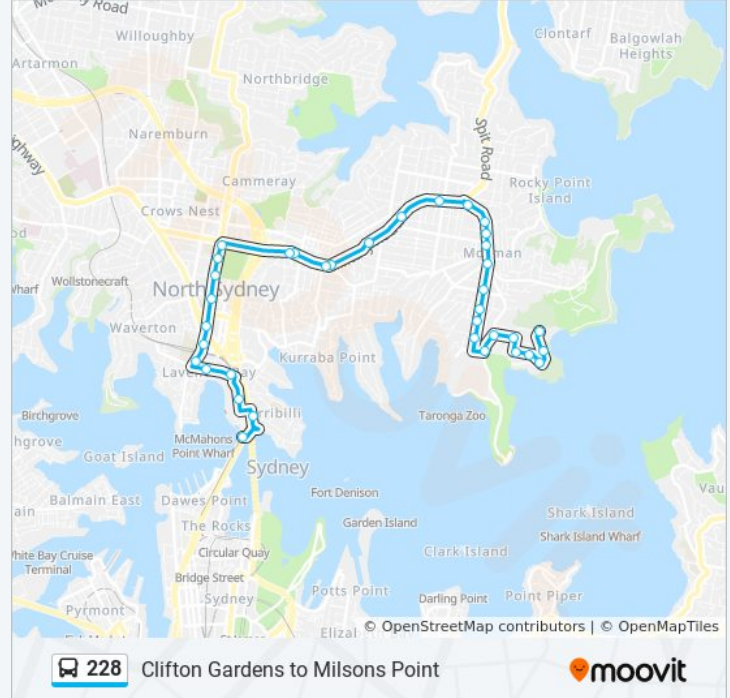

Direction: Milsons Point

36 stops

[VIEW LINE SCHEDULE](#)

Clifton Gardens
 Morella Rd opp David St
 Kardinia Rd after Morella Rd
 Kardinia Rd before Burrawong Ave
 Kardinia Rd before Burrawong Ave
 Thompson St at Burrawong Ave
 Thompson St at Bradleys Head Rd
 Bradleys Head Rd opp Whiting Beach Rd
 Prince Albert St at Lennox St
 Prince Albert St at Elfrida St
 Prince Albert St opp Union St
 Prince Albert St at Queen St
 Military Rd at Raglan St
 Mosman High School, Military Rd
 Military Rd at Gouldsbury St
 Military Rd opp Almora St
 Spit Junction, Military Rd

228 bus Info

Direction: Milsons Point

Stops: 36

Trip Duration: 39 min

Line Summary:

Military Rd at Wudgong St

Military Rd opp Prince St

Military Rd at Spencer Rd

North Sydney Oval, Miller St

Miller St after McLaren St

Miller St before Pacific Hwy

Miller St before Blue St

Blues Point Rd before Lavender St

Lavender St before Walker St

Lavender St opp Cliff St

Milsons Point Station, Alfred St Sth

Broughton St at Pitt St

Olympic Dr before Alfred St

228 bus time schedules and route maps are available in an offline PDF at moovitapp.com. Use the [Moovit App](#) to see live bus times, train schedule or subway schedule, and step-by-step directions for all public transit in Sydney.