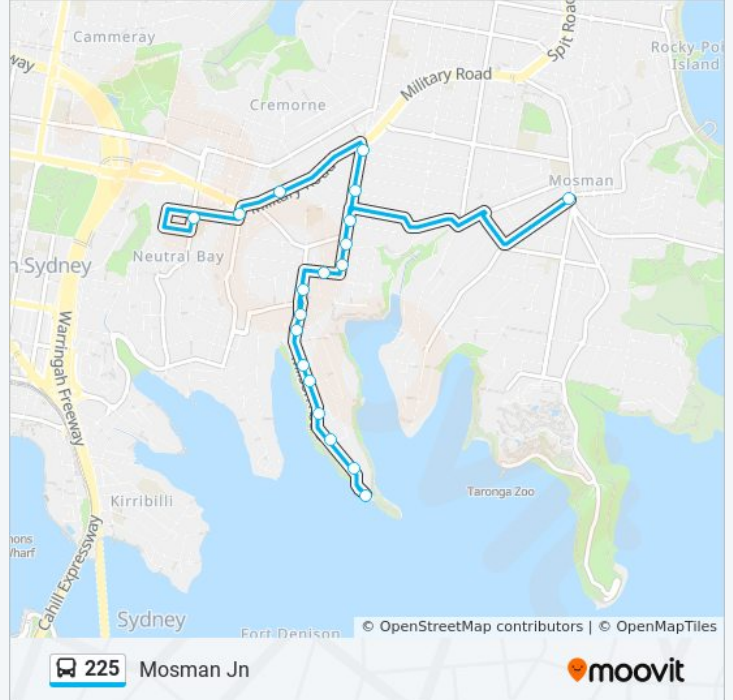

Milson Rd before Cremorne Rd

Cremorne Point Wharf, Milson Rd

Direction: Mosman Jn

19 stops

[VIEW LINE SCHEDULE](#)

Ben Boyd Rd at Yeo St

Wycombe Rd before Military Rd

Military Rd opp Hampden Ave

Milson Rd opp Prior Ave

109 Milson Rd

Milson Rd at Sirius St

Milson Rd opp 58

Milson Rd at Rialto Ave

Milson Rd before Cremorne Rd

Cremorne Point Wharf, Milson Rd

225 bus Time Schedule

Line Summary:

Raglan St at Military Rd

Direction: Neutral Bay Jn

7 stops

[VIEW LINE SCHEDULE](#)

- Neutral Bay Wharf, Hayes St
- Lower Wycombe Rd at Hayes St
- Lower Wycombe Rd at Kurraba Rd
- Wycombe Rd at Harriette St
- Wycombe Rd at Raymond Rd
- Wycombe Rd opp Bennett St
- Wycombe Rd before Military Rd

225 bus Info

Direction: Neutral Bay Wharf

Stops: 23

Trip Duration: 17 min

Line Summary:

Wycombe Rd opp Raymond Rd
Wycombe Rd at Harriette St
Wycombe Rd at Kurraba Rd
Kurraba Rd opp Thrupp St
Neutral Bay Wharf, Hayes St