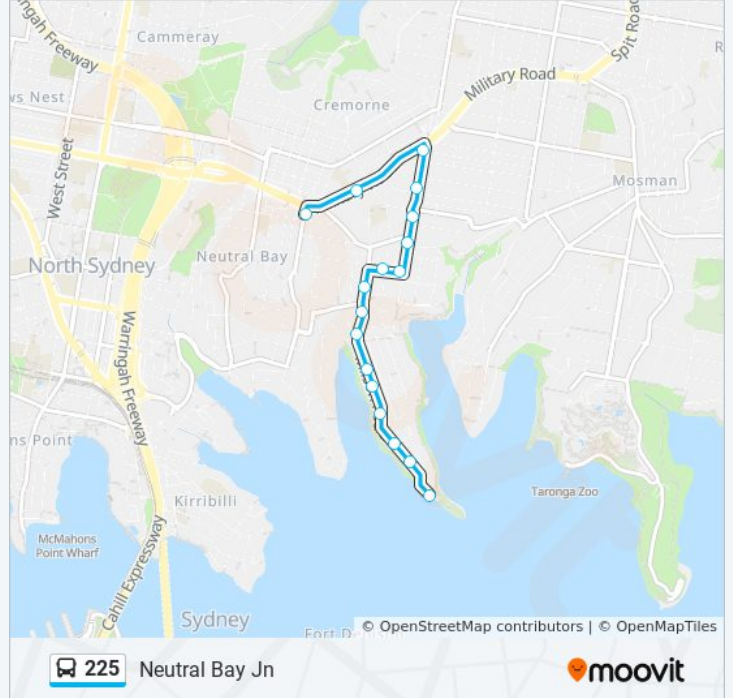

Direction: Neutral Bay Jn

Stops: 7

Trip Duration: 5 min

Line Summary:

Direction: Neutral Bay Jn

17 stops

[VIEW LINE SCHEDULE](#)

- Cremorne Point Wharf, Milson Rd
- Milson Rd after Cremorne Rd
- Milson Rd opp Rialto Ave
- 58 Milson Rd
- Milson Rd opp Sirius St
- 116 Milson Rd
- Milson Rd at Prior Ave
- Murdoch St before Bannerman St
- Murdoch St after Bennett St
- Florence St at Reed St
- Florence St at Spofforth St
- Spofforth St opp Reginald St
- Spofforth St at Cranbrook Ave
- Spofforth St at Holt Ave
- Spofforth St at Military Rd
- Military Rd before Hampden Ave
- Wycombe Rd after Military Rd

225 bus Info

Direction: Neutral Bay Jn

Stops: 17

Trip Duration: 11 min

Line Summary:

Direction: Neutral Bay PS

17 stops

[VIEW LINE SCHEDULE](#)

Cremorne Point Wharf, Milson Rd

Milson Rd after Cremorne Rd

Milson Rd opp Rialto Ave

58 Milson Rd

Milson Rd opp Sirius St

116 Milson Rd

Milson Rd at Prior Ave

Murdoch St before Bannerman St

225 bus Info

Direction: Neutral Bay Wharf

Stops: 23

Trip Duration: 17 min

Line Summary:

Wycombe Rd opp Raymond Rd
Wycombe Rd at Harriette St
Wycombe Rd at Kurraba Rd
Kurraba Rd opp Thrupp St
Neutral Bay Wharf, Hayes St