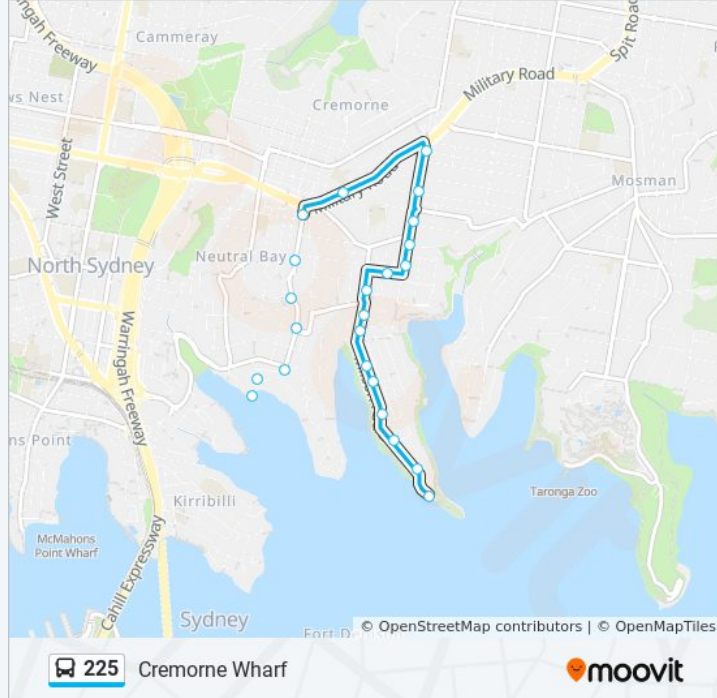

Direction: Cremorne Jn

Stops: 15

Trip Duration: 8 min

Line Summary:

Direction: Cremorne Wharf

23 stops

[VIEW LINE SCHEDULE](#)

- Neutral Bay Wharf, Hayes St
- Lower Wycombe Rd at Hayes St
- Lower Wycombe Rd at Kurraba Rd
- Wycombe Rd at Harriette St
- Wycombe Rd at Raymond Rd
- Wycombe Rd opp Bennett St
- Wycombe Rd before Military Rd
- Military Rd opp Hampden Ave
- Spofforth St after Military Rd
- Spofforth St at Holt Ave
- Spofforth St at Brierley St
- Spofforth St at Reginald St
- Spofforth St opp Florence Lane
- Florence St at Reed St
- Murdoch St opp Bennett St
- Murdoch St before Iredale Ave
- Milson Rd opp Prior Ave
- 109 Milson Rd

225 bus Info

Direction: Cremorne Wharf

Stops: 23

Trip Duration: 16 min

Line Summary:

Milson Rd at Sirius St

Milson Rd opp 58

Milson Rd at Rialto Ave

Milson Rd before Cremorne Rd

Cremorne Point Wharf, Milson Rd

Direction: Mosman Jn

19 stops

[VIEW LINE SCHEDULE](#)

Ben Boyd Rd at Yeo St

Wycombe Rd before Military Rd

Military Rd opp Hampden Ave

225 bus Info

Direction: Neutral Bay Wharf

Stops: 23

Trip Duration: 17 min

Line Summary:

Wycombe Rd opp Raymond Rd
Wycombe Rd at Harriette St
Wycombe Rd at Kurraba Rd
Kurraba Rd opp Thrupp St
Neutral Bay Wharf, Hayes St