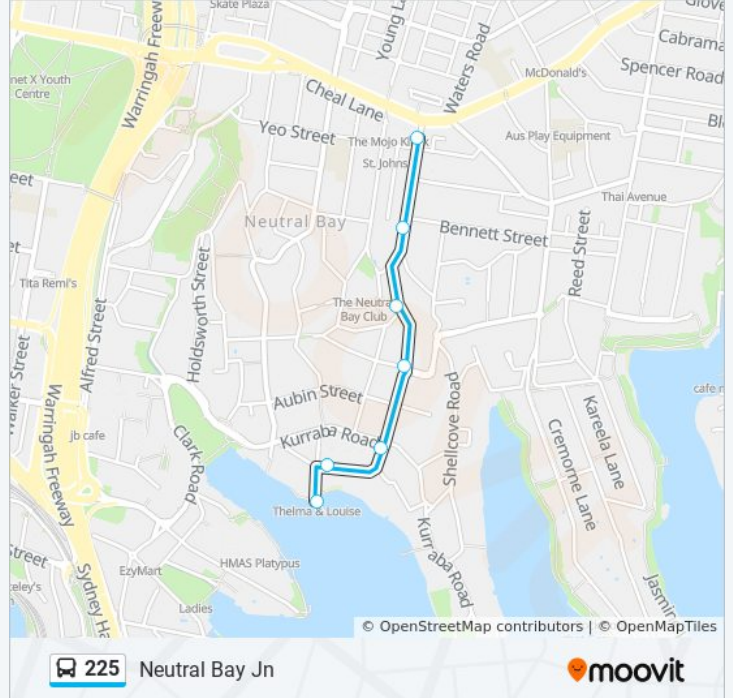

Line Summary:

Raglan St at Military Rd

Direction: Neutral Bay Jn

7 stops

[VIEW LINE SCHEDULE](#)

- Neutral Bay Wharf, Hayes St
- Lower Wycombe Rd at Hayes St
- Lower Wycombe Rd at Kurraba Rd
- Wycombe Rd at Harriette St
- Wycombe Rd at Raymond Rd
- Wycombe Rd opp Bennett St
- Wycombe Rd before Military Rd

225 bus Time Schedule

Neutral Bay Jn Route Timetable:

Sunday	08:41
Monday	07:13 - 19:13
Tuesday	07:13 - 19:13
Wednesday	07:13 - 19:13
Thursday	07:13 - 19:13
Friday	07:13 - 19:13
Saturday	19:03

225 bus Info

Direction: Neutral Bay Jn

Stops: 7

Trip Duration: 5 min

Line Summary:

Direction: Neutral Bay Jn

17 stops

[VIEW LINE SCHEDULE](#)

- Cremorne Point Wharf, Milson Rd
- Milson Rd after Cremorne Rd
- Milson Rd opp Rialto Ave
- 58 Milson Rd
- Milson Rd opp Sirius St
- 116 Milson Rd
- Milson Rd at Prior Ave
- Murdoch St before Bannerman St
- Murdoch St after Bennett St
- Florence St at Reed St
- Florence St at Spofforth St
- Spofforth St opp Reginald St
- Spofforth St at Cranbrook Ave
- Spofforth St at Holt Ave
- Spofforth St at Military Rd
- Military Rd before Hampden Ave
- Wycombe Rd after Military Rd

225 bus Info

Direction: Neutral Bay Wharf

Stops: 23

Trip Duration: 17 min

Line Summary:

Wycombe Rd opp Raymond Rd
Wycombe Rd at Harriette St
Wycombe Rd at Kurraba Rd
Kurraba Rd opp Thrupp St
Neutral Bay Wharf, Hayes St