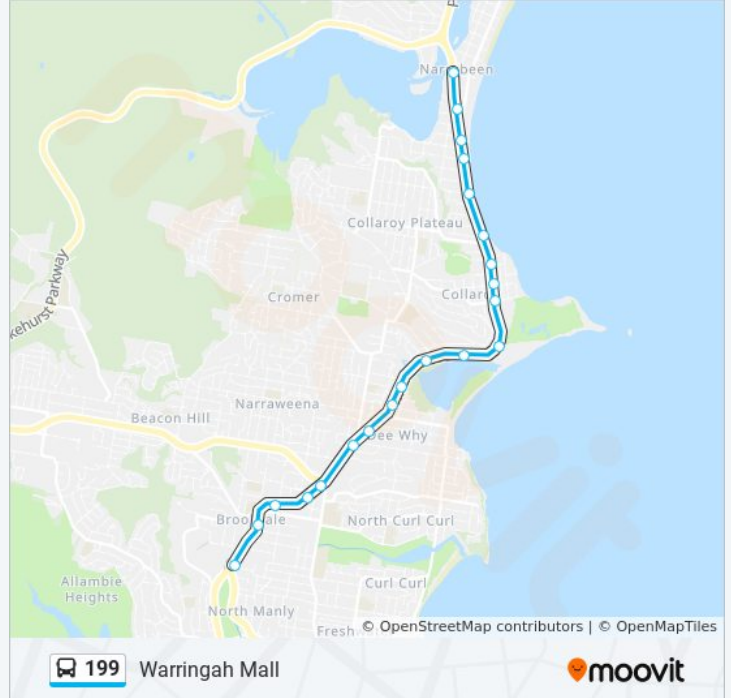

199 bus Info

Direction: Warringah Mall

Stops: 21

Trip Duration: 23 min

Line Summary:

Dee Why Shops, Pittwater Rd

Pittwater Rd after Pacific Pde

Pittwater Rd after Harbord Rd

Pittwater Rd opp Manly Leagues Club

Pittwater Rd opp Brookvale Oval

Pittwater Rd after Chard Rd

Warringah Mall, Pittwater Rd, Stand A

199 bus time schedules and route maps are available in an offline PDF at moovitapp.com. Use the [Moovit App](#) to see live bus times, train schedule or subway schedule, and step-by-step directions for all public transit in Sydney.