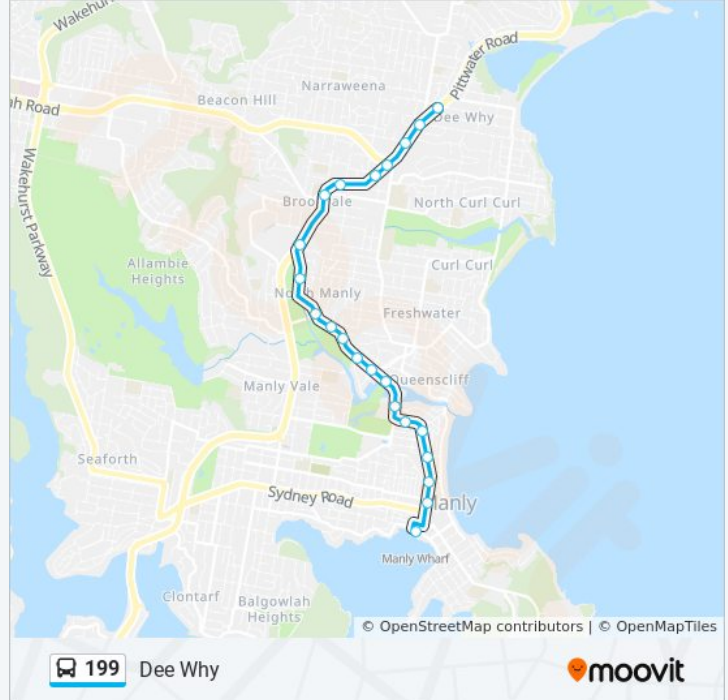

Use the Moovit App to find the closest 199 bus station near you and find out when is the next 199 bus arriving.

Direction: Avalon

69 stops

[VIEW LINE SCHEDULE](#)

- Manly Wharf, West Esplanade, Stand B
- Manly Tennis Club, Belgrave St
- Pittwater Rd opp Steinton St
- Pittwater Rd at Pine St
- Pittwater Rd opp Collingwood St
- Pittwater Rd before Balgowlah Rd
- Keirle Park, Pittwater Rd
- Mill Park, Pittwater Rd
- Pittwater Rd opp Girard St
- Pittwater Rd at Riverview Pde
- Pittwater Rd opp Western Ave
- Pittwater Rd opp Wakefield St
- Warringah Recreation Centre, Pittwater Rd
- Pittwater Rd opp Sterland Ave
- Warringah Mall, Pittwater Rd, Stand D
- Pittwater Rd at Old Pittwater Rd
- Brookvale Oval, Pittwater Rd
- Manly Leagues Club, Pittwater Rd
- Pittwater Rd at Warringah Rd
- Pittwater Rd at May Rd
- Pittwater Rd opp Pacific Pde

Direction: Dee Why

22 stops

[VIEW LINE SCHEDULE](#)

Manly Wharf, West Esplanade, Stand B

Manly Tennis Club, Belgrave St

Pittwater Rd opp Steinton St

Pittwater Rd at Pine St

Pittwater Rd opp Collingwood St

199 bus Info

Direction: Dee Why

Stops: 22

Trip Duration: 13 min

Line Summary:

Pittwater Rd opp Sterland Ave

Warringah Mall, Pittwater Rd, Stand D

Pittwater Rd at Old Pittwater Rd

Brookvale Oval, Pittwater Rd

Manly Leagues Club, Pittwater Rd

Pittwater Rd at Warringah Rd

Pittwater Rd at May Rd

Pittwater Rd opp Pacific Pde

Dee Why B-Line, Pittwater Rd

Direction: Freshwater Snr

54 stops