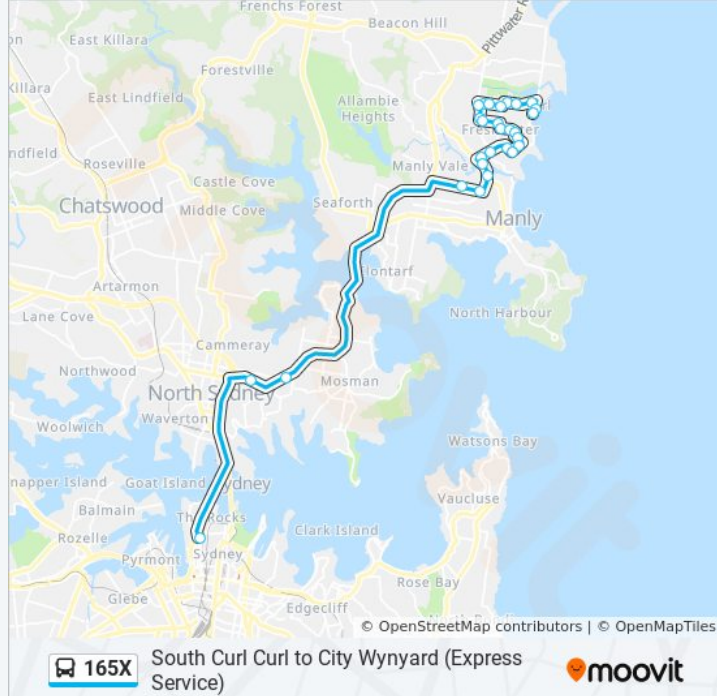

Harbord Rd before Wyadra Ave

Harbord Rd at William St

NBSC Freshwater Senior Campus, Brighton St

Brighton St opp Waratah St

Brighton St before Bennett St

Bennett St after Oliver St

Adams St at Park St

Adams St after Lalchere St

Carrington Pde opp Adina Rd

Carrington Pde after Gardere Ave

165X bus time schedules and route maps are available in an offline PDF at moovitapp.com. Use the [Moovit App](#) to see live bus times, train schedule or subway schedule, and step-by-step directions for all public transit in Sydney.

[About Moovit](#) • [MaaS Solutions](#) • [Supported Countries](#) • [Mooviter Community](#)

© 2024 Moovit - All Rights Reserved

Check Live Arrival Times