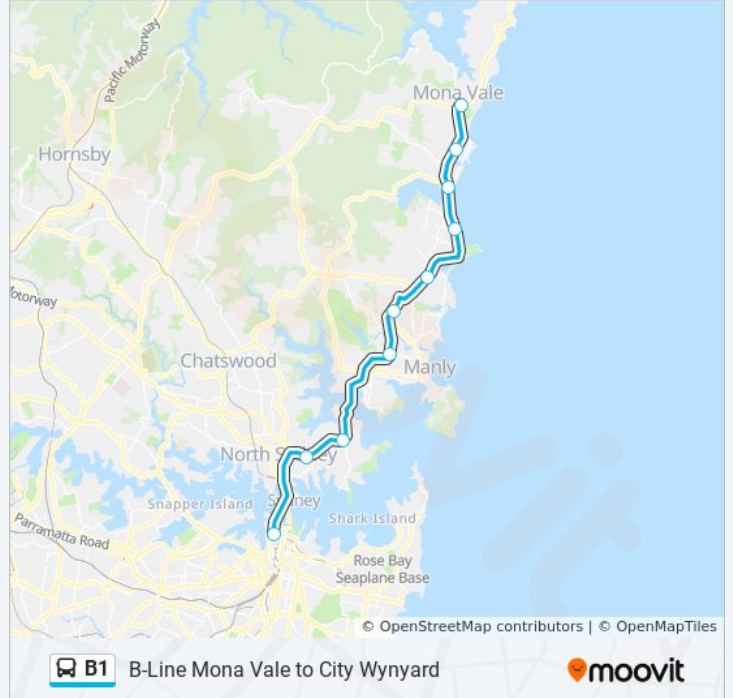

Direction: City Wynyard

10 stops

[VIEW LINE SCHEDULE](#)

- Mona Vale B-Line, Barrenjoey Rd
- Warriewood B-Line, Pittwater Rd
- Narrabeen B-Line, Pittwater Rd
- Collaroy B-Line, Pittwater Rd
- Dee Why B-Line, Pittwater Rd
- Warringah Mall, Pittwater Rd, Stand B
- Manly Vale B-Line, Condamine St
- Spit Junction B-Line, Spit Rd
- Neutral Bay Junction, Military Rd, Stand A
- Wynyard Station, York St, Stand M

B1 bus Time Schedule

City Wynyard Route Timetable:

Sunday	04:33 - 23:53
Monday	04:33 - 23:53
Tuesday	04:33 - 23:53
Wednesday	04:33 - 23:53
Thursday	04:33 - 23:53
Friday	04:33 - 23:53
Saturday	04:33 - 23:53

B1 bus Info

Direction: City Wynyard

Stops: 10

Trip Duration: 53 min

Line Summary:

Direction: Mona Vale

10 stops

[VIEW LINE SCHEDULE](#)

- Wynyard Station, Carrington St, Stand B
- Neutral Bay Junction, Military Rd, Stand E
- Spit Junction B-Line, Spit Rd
- Manly Vale B-Line, Condamine St
- Warringah Mall, Pittwater Rd, Stand C
- Dee Why B-Line, Pittwater Rd
- Collaroy B-Line, Pittwater Rd
- Narrabeen B-Line, Pittwater Rd
- Warriewood B-Line, Pittwater Rd
- Mona Vale B-Line, Barrenjoey Rd