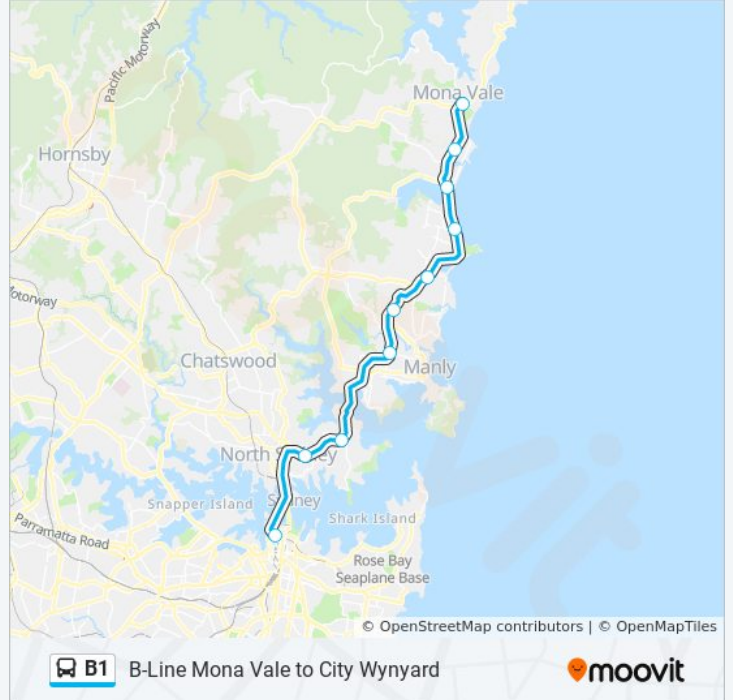

B1 bus time schedules and route maps are available in an offline PDF at moovitapp.com. Use the [Moovit App](#) to see live bus times, train schedule or subway schedule, and step-by-step directions for all public transit in Sydney.

[About Moovit](#) • [MaaS Solutions](#) • [Supported Countries](#) • [Mooviter Community](#)

© 2024 Moovit - All Rights Reserved

Check Live Arrival Times