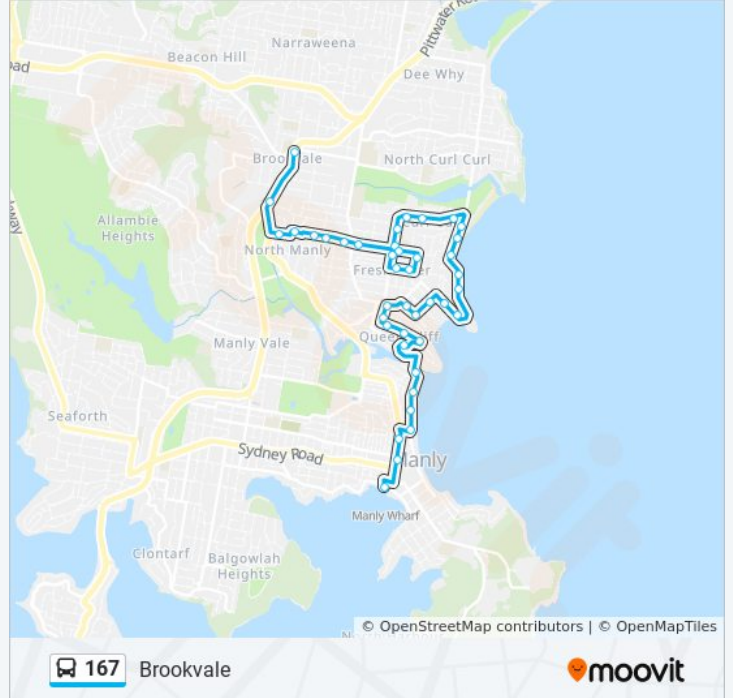

Direction: Brookvale

Stops: 41

Trip Duration: 36 min

Line Summary:

Carrington Pde at Adina Rd

Adams St at Farnell St

Adams St at Park St

Bennett St before Oliver St

Wyadra Ave after Harbord Rd

Wyadra Ave opp Quilpie St

Wyadra Ave at Oatway Pde

Wyadra Ave opp Nicholson St

Sterland Ave after Montague St

Warringah Mall, Pittwater Rd, Stand D

Pittwater Rd at Old Pittwater Rd

Direction: Manly

40 stops

[VIEW LINE SCHEDULE](#)

St Augustine's College, Alfred Rd

Pittwater Rd opp Brookvale Oval

Pittwater Rd after Chard Rd

Warringah Mall, Pittwater Rd, Stand A

Pittwater Rd at Sterland Ave

Foam St after Wyuna Ave

Sunday	00:18 - 23:18
Monday	06:18 - 23:18
Tuesday	00:18 - 23:18
Wednesday	00:18 - 23:18
Thursday	00:18 - 23:18
Friday	00:18 - 23:18
Saturday	00:18 - 23:18

167 bus Info

Direction: Warringah Mall