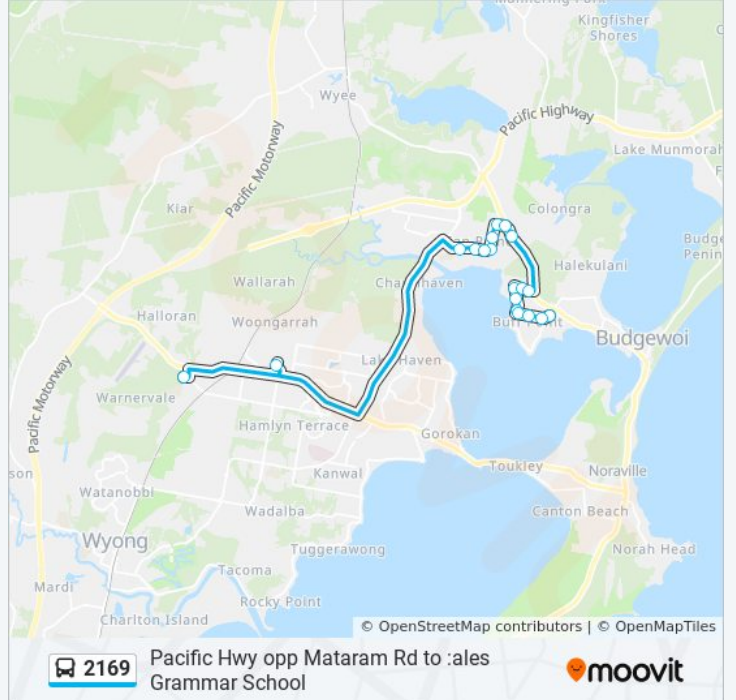

 2169

Pacific Hwy opp Mataram Rd to :ales Grammar School

Get The App

The 2169 bus line Pacific Hwy opp Mataram Rd to :ales Grammar School has one route. For regular weekdays, their operation hours are:

(1) Lakes Grammar Juniors: 08:00

Use the Moovit App to find the closest 2169 bus station near you and find out when is the next 2169 bus arriving.

Direction: Lakes Grammar Juniors

20 stops

[VIEW LINE SCHEDULE](#)

- Narambi Rd at Nacooma Rd
- Narambi Rd after Bruce Rd
- Narambi Rd opp Kroft Rd
- Narambi Rd at Buff Point Ave
- Buff Point Ave after Narambi Rd
- Buff Point Ave opp Parton Cl
- Lakeland Park Village, Buff Point Ave
- Girraween St opp Kula Cl
- Girraween St opp Budgewoi Soccer Club
- Scenic Dr opp Colongra Power Station
- Wills Rd at Scenic Dr
- Wills Rd after Perouse Ave
- Richardson Rd after Eyre Cres
- Richardson Rd before Goorama Ave
- Goorama Ave at McCrea Bvd
- Goorama Ave at Iluka Ave
- Goorama Ave before Emu Dr
- MacKillop Catholic College
- Lakes Grammar Senior School
- Lakes Grammar Junior School

2169 bus Time Schedule

Lakes Grammar Juniors Route Timetable:

| | |
|-----------|-----------------|
| Sunday | Not Operational |
| Monday | 08:00 |
| Tuesday | 08:00 |
| Wednesday | 08:00 |
| Thursday | 08:00 |
| Friday | 08:00 |
| Saturday | Not Operational |

2169 bus Info

Direction: Lakes Grammar Juniors

Stops: 20

Trip Duration: 40 min

Line Summary:

2169 bus time schedules and route maps are available in an offline PDF at moovitapp.com. Use the [Moovit App](#) to see live bus times, train schedule or subway schedule, and step-by-step directions for all public transit in Sydney.